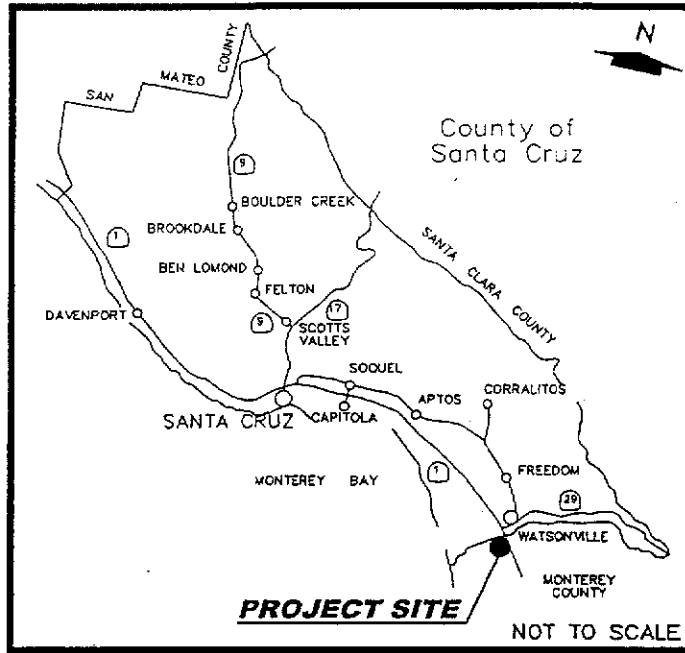

# Buena Vista Landfill

### Location Map

VICINITY MAP

SITE LOCATION

1231 BUENA VISTA DRIVE, WATSONVILLE  
COUNTY OF SANTA CRUZ, CALIFORNIA