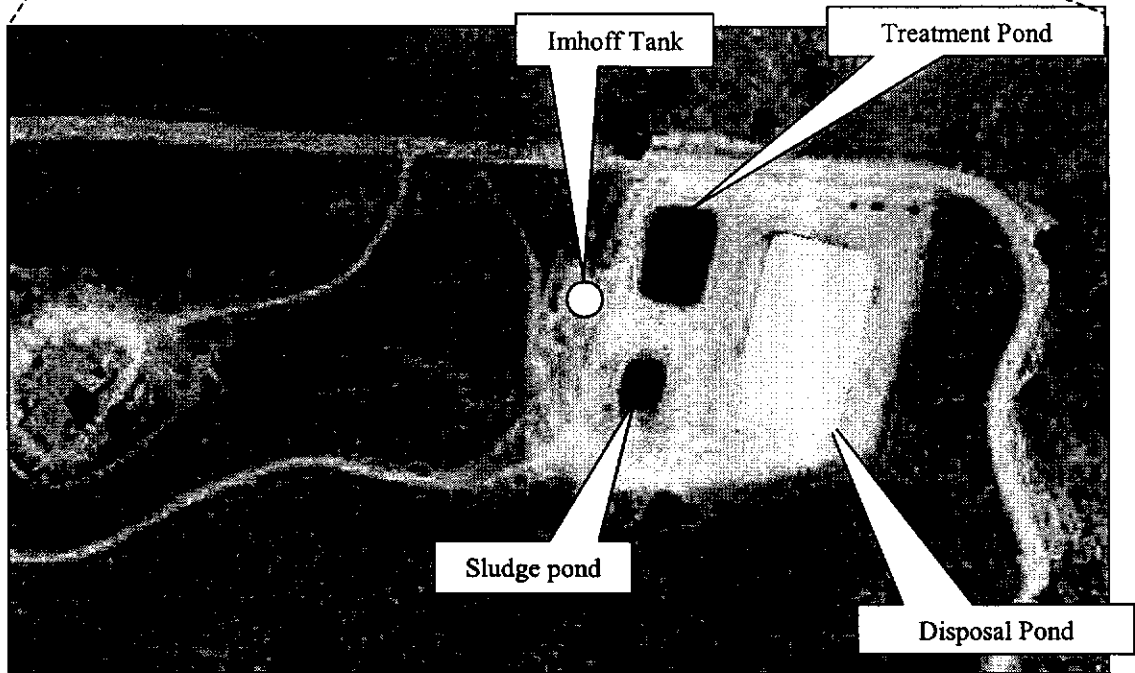

Monterey County Parks Department
Lake San Antonio Recreation Area
North Shore Wastewater Treatment Facility
Monterey County

Attachment
A

**Monterey County Parks Department
Lake San Antonio Recreation Area**

North Shore WWTP

Attachment

B