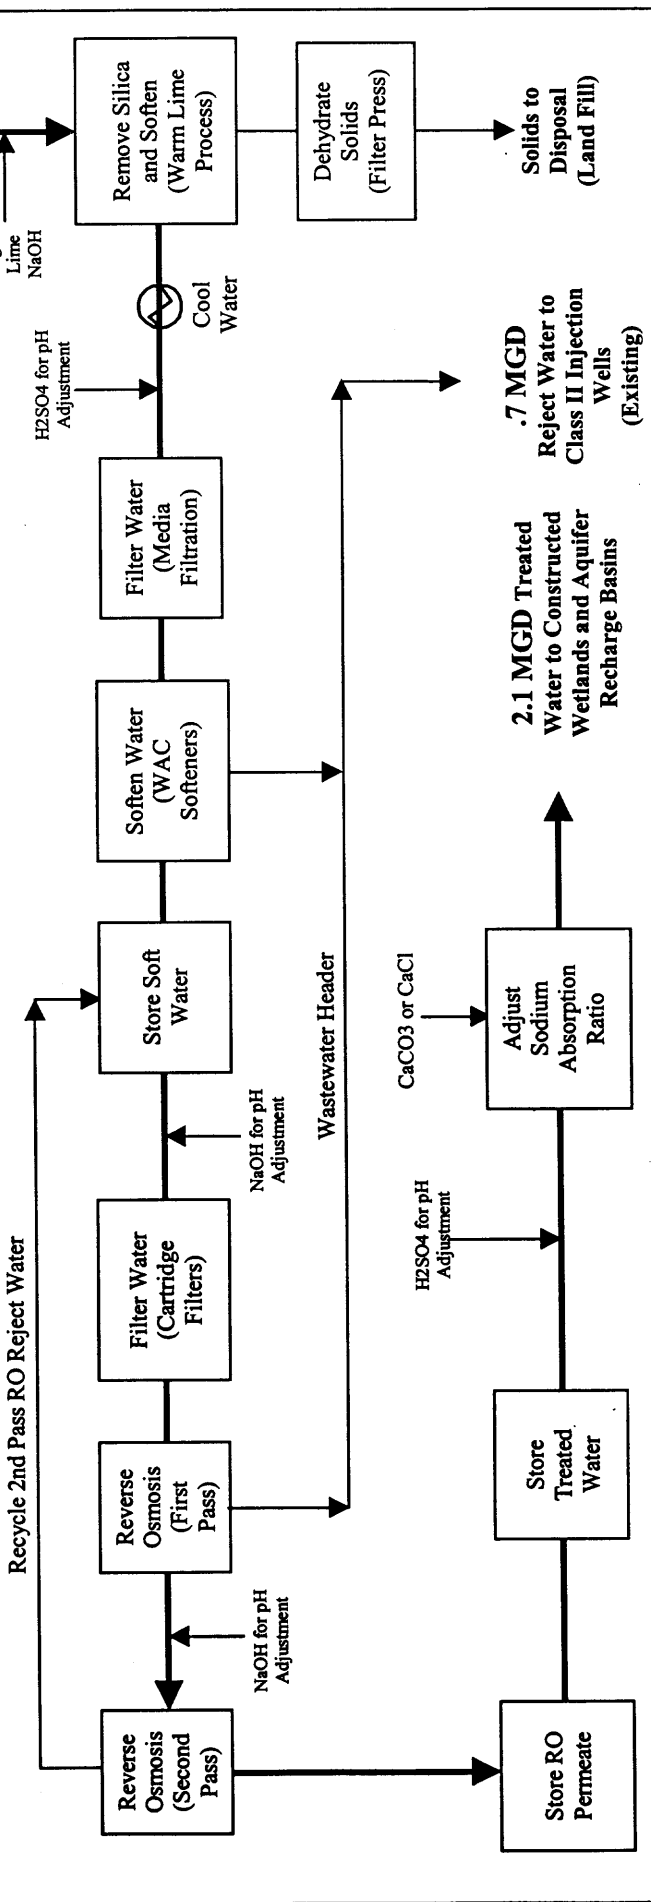

Basemap Printed From TOPOI ©2001 National Geographic Holdings (www.topo.com)

**CHEVRONTEXACO**  
Monterey County, California

**Location Map**

**Attachment**

**A**

# Existing Oil Removal & Filtration Facility

# New Reclamation Facility

**CHEVRONTEXACO San Ardo Oilfield Unit**  
**Monterey County, California**

**Block Flow Diagram for Water Reclamation Unit**

**Attachment**  
**B**

**CHEVRONTEXACO**  
**Monterey County, California**

**Site Plan**

**Attachment**

**C**