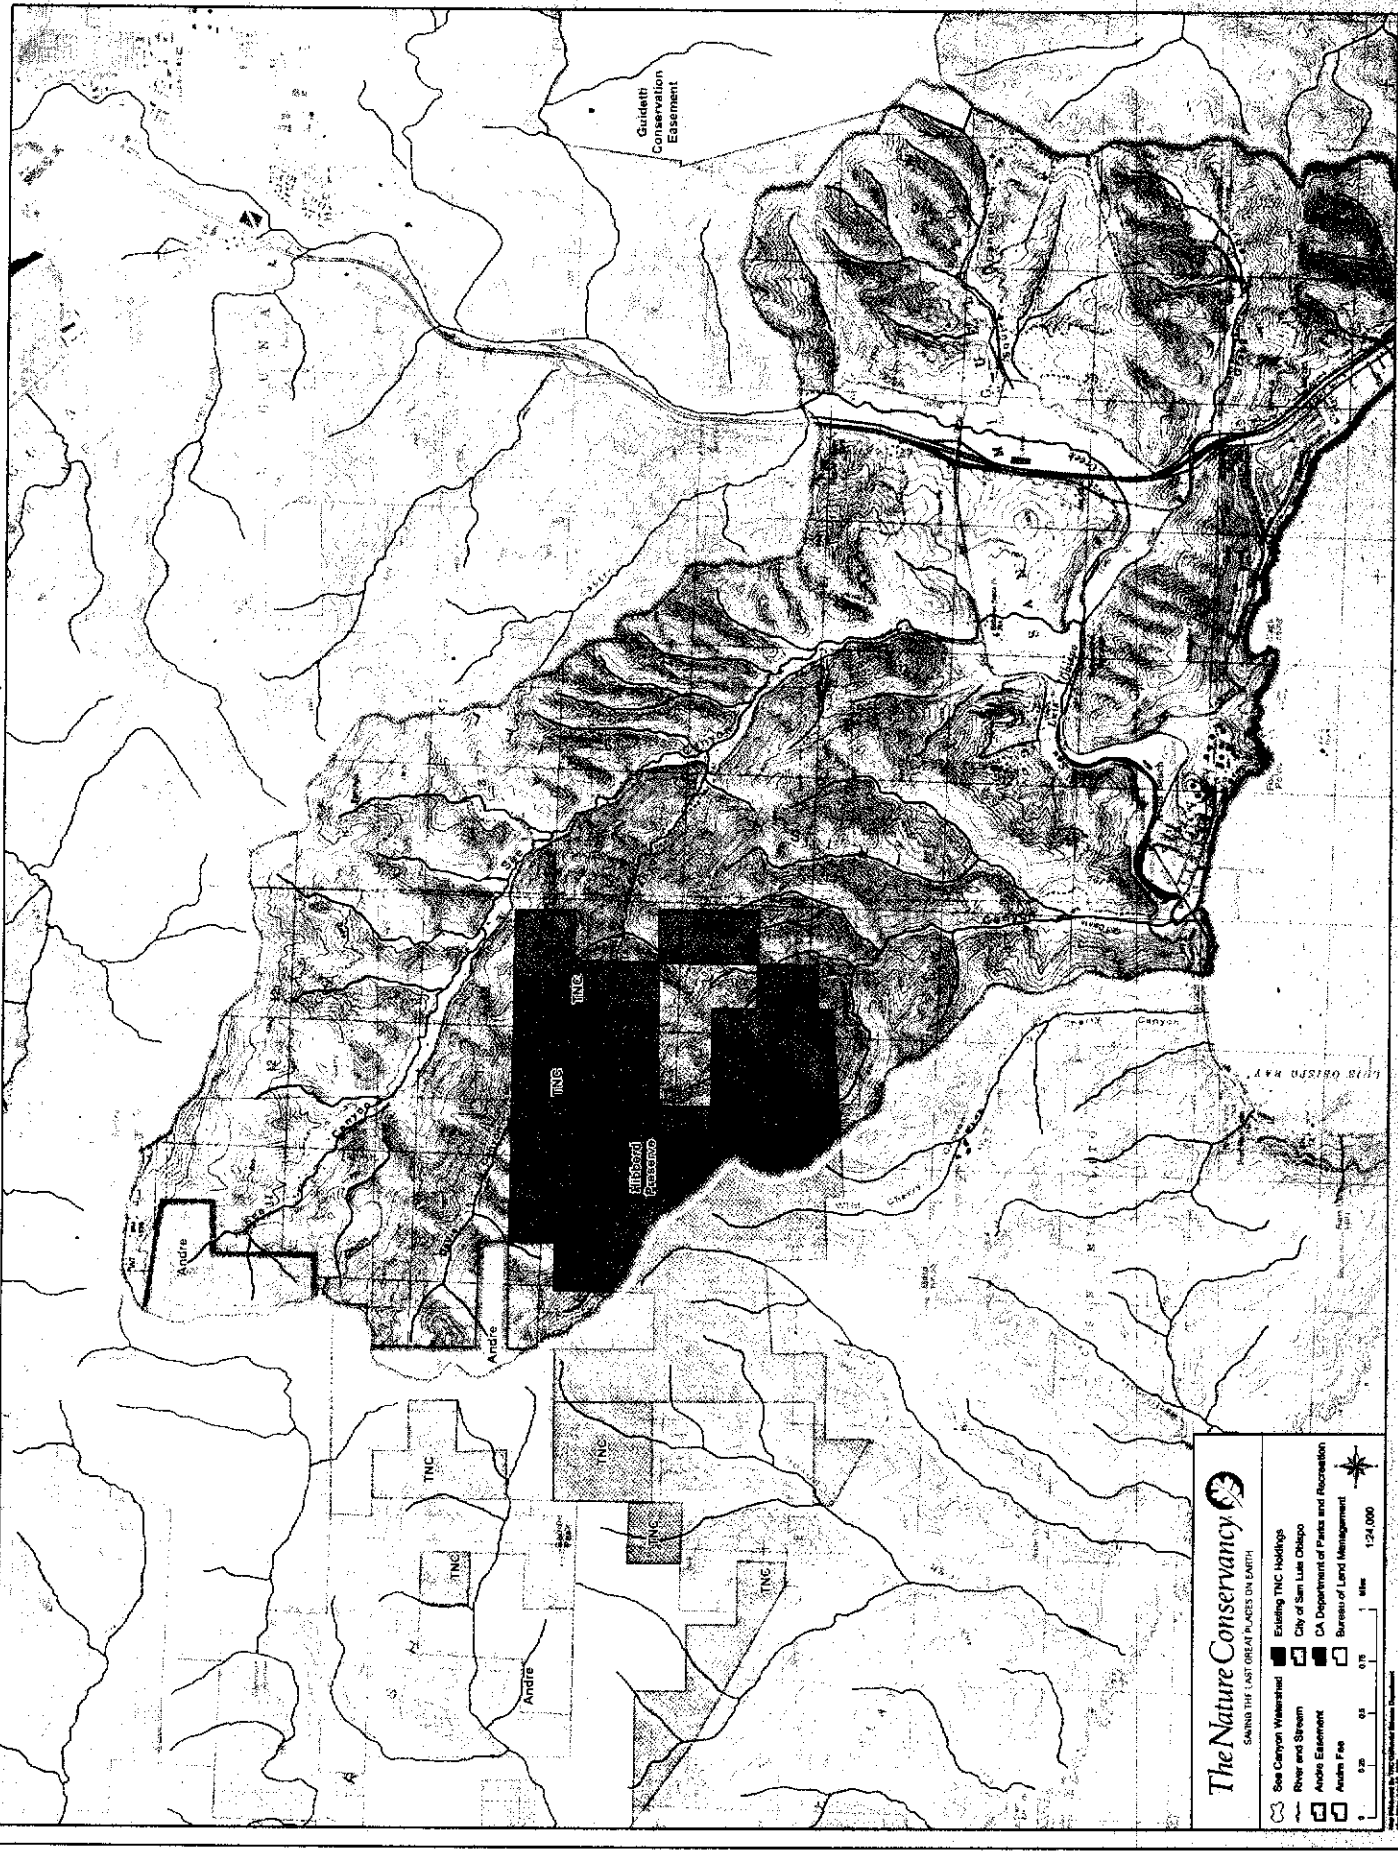

Lower San Luis Creek Tributaries - Andre Conservation Project