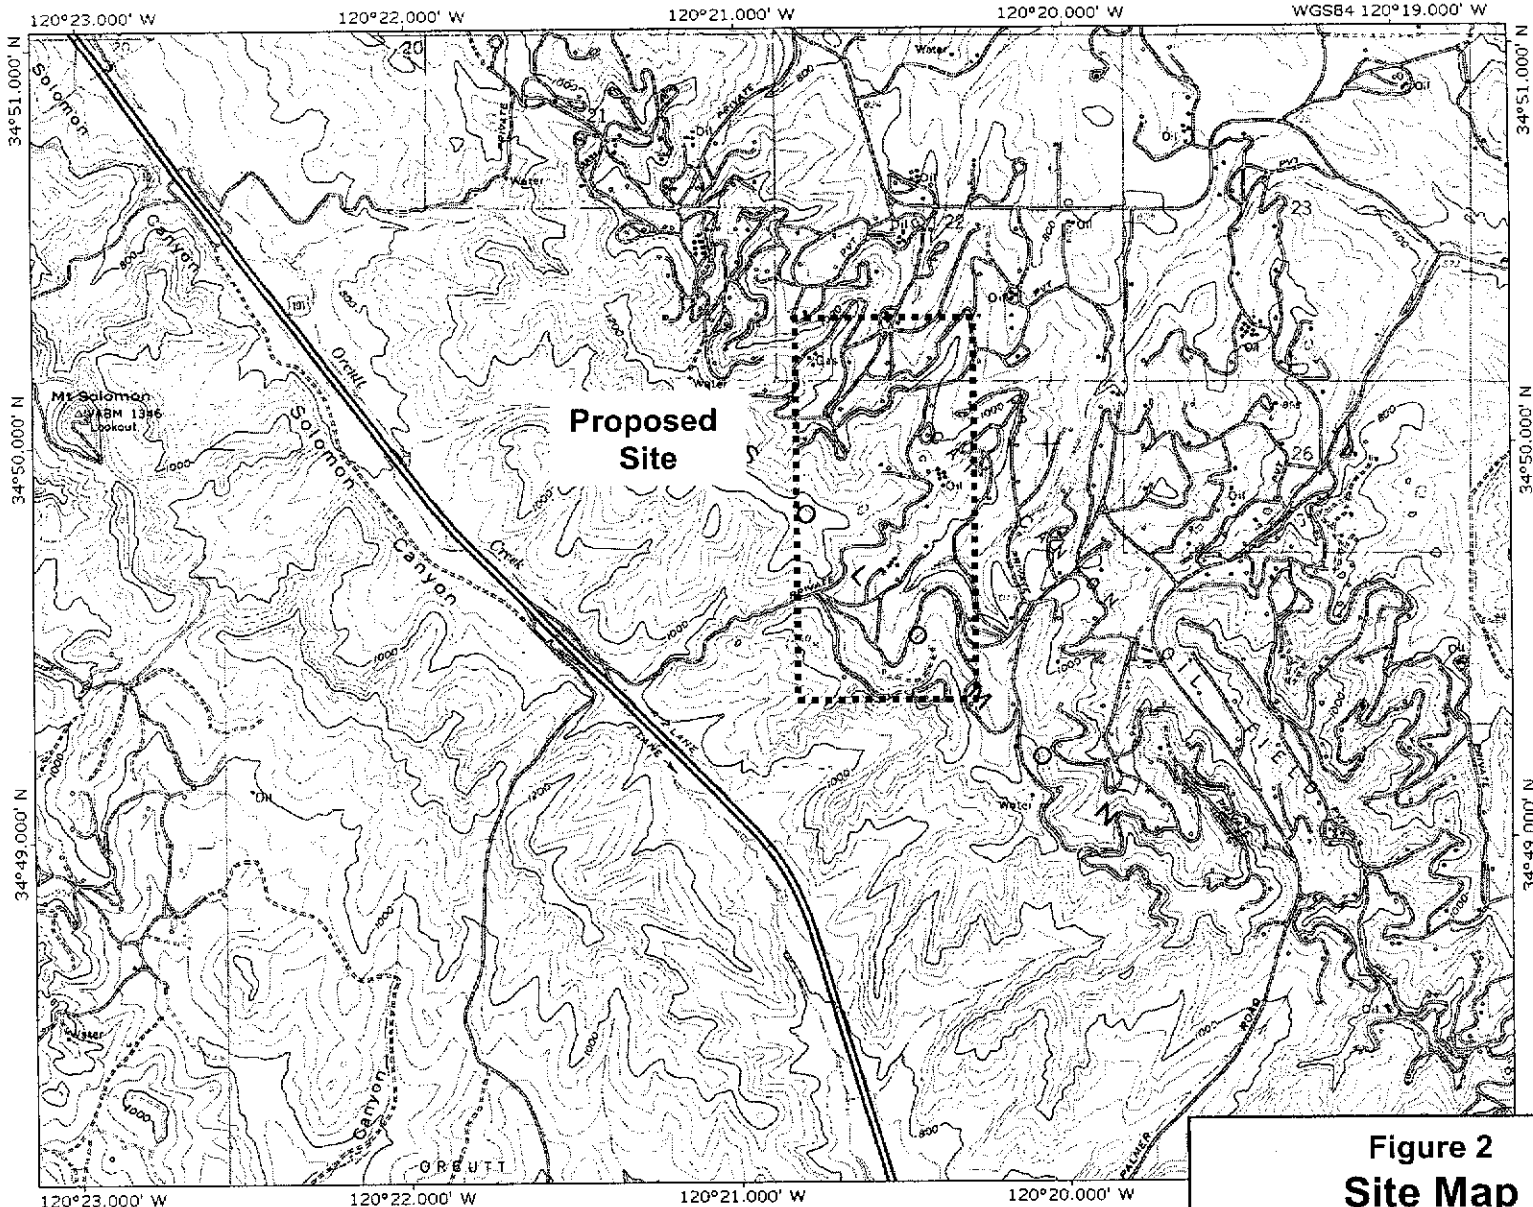

TOPO! map printed on 09/25/07 from "Untitled.tpo"

TN MN
1.4°

0 1000 Feet 0 500 1000 METERS
0 1 MILE
Map created with TOPO! © 2003 National Geographic (www.nationalgeographic.com/topo)

Figure 2
Site Map
City of Santa Maria
Proposed Las Flores Land