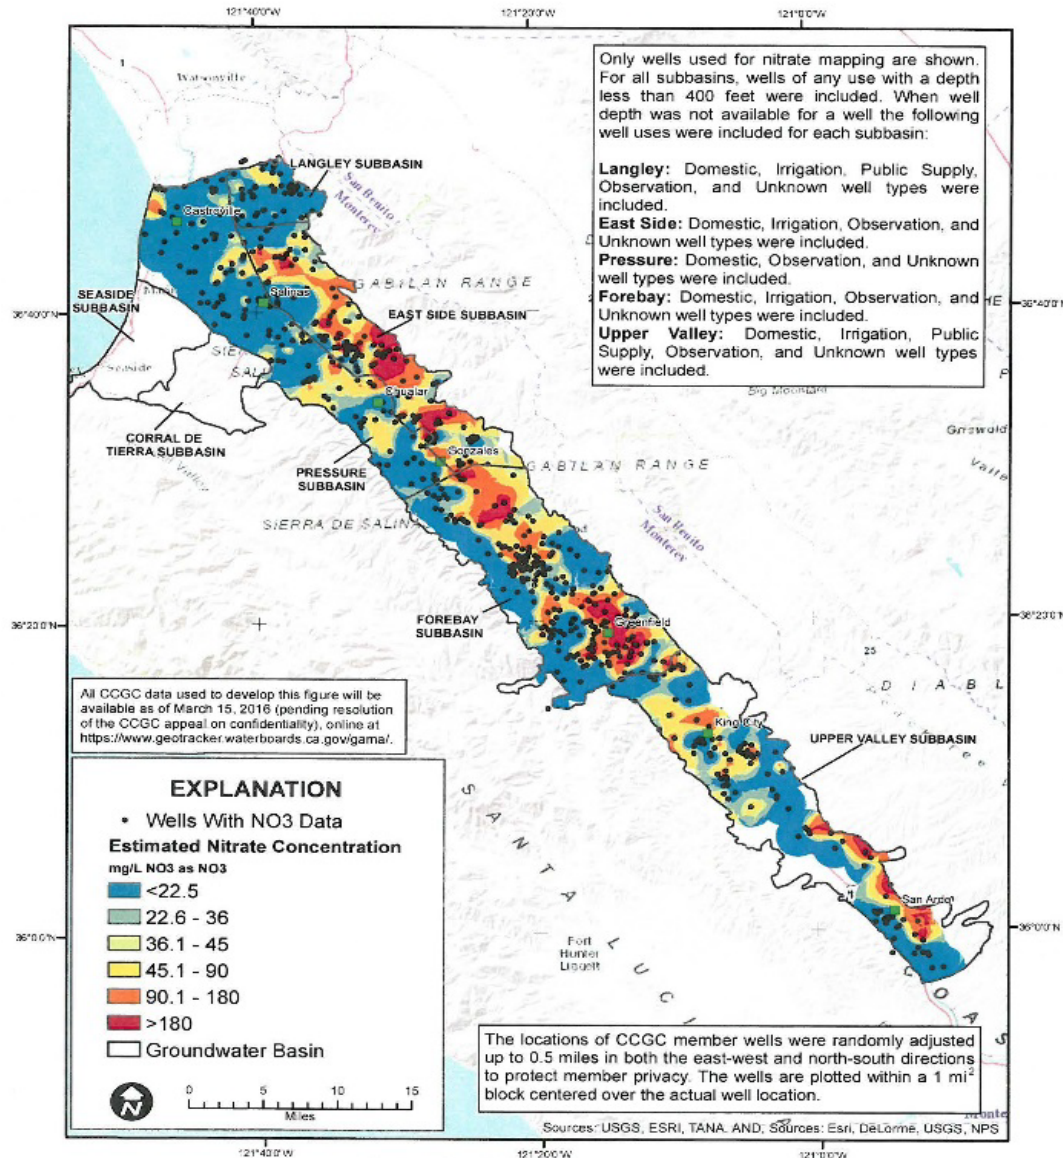

# Salinas Valley Basin

Figure 12a. Kriged Nitrate Concentrations in Salinas Valley Basin

▶ ±186,000 Total Acres

▶ SBASG represents 140,000 Acres

# Types of Members

- ▶ Growers
- ▶ Landowners
- ▶ Shippers