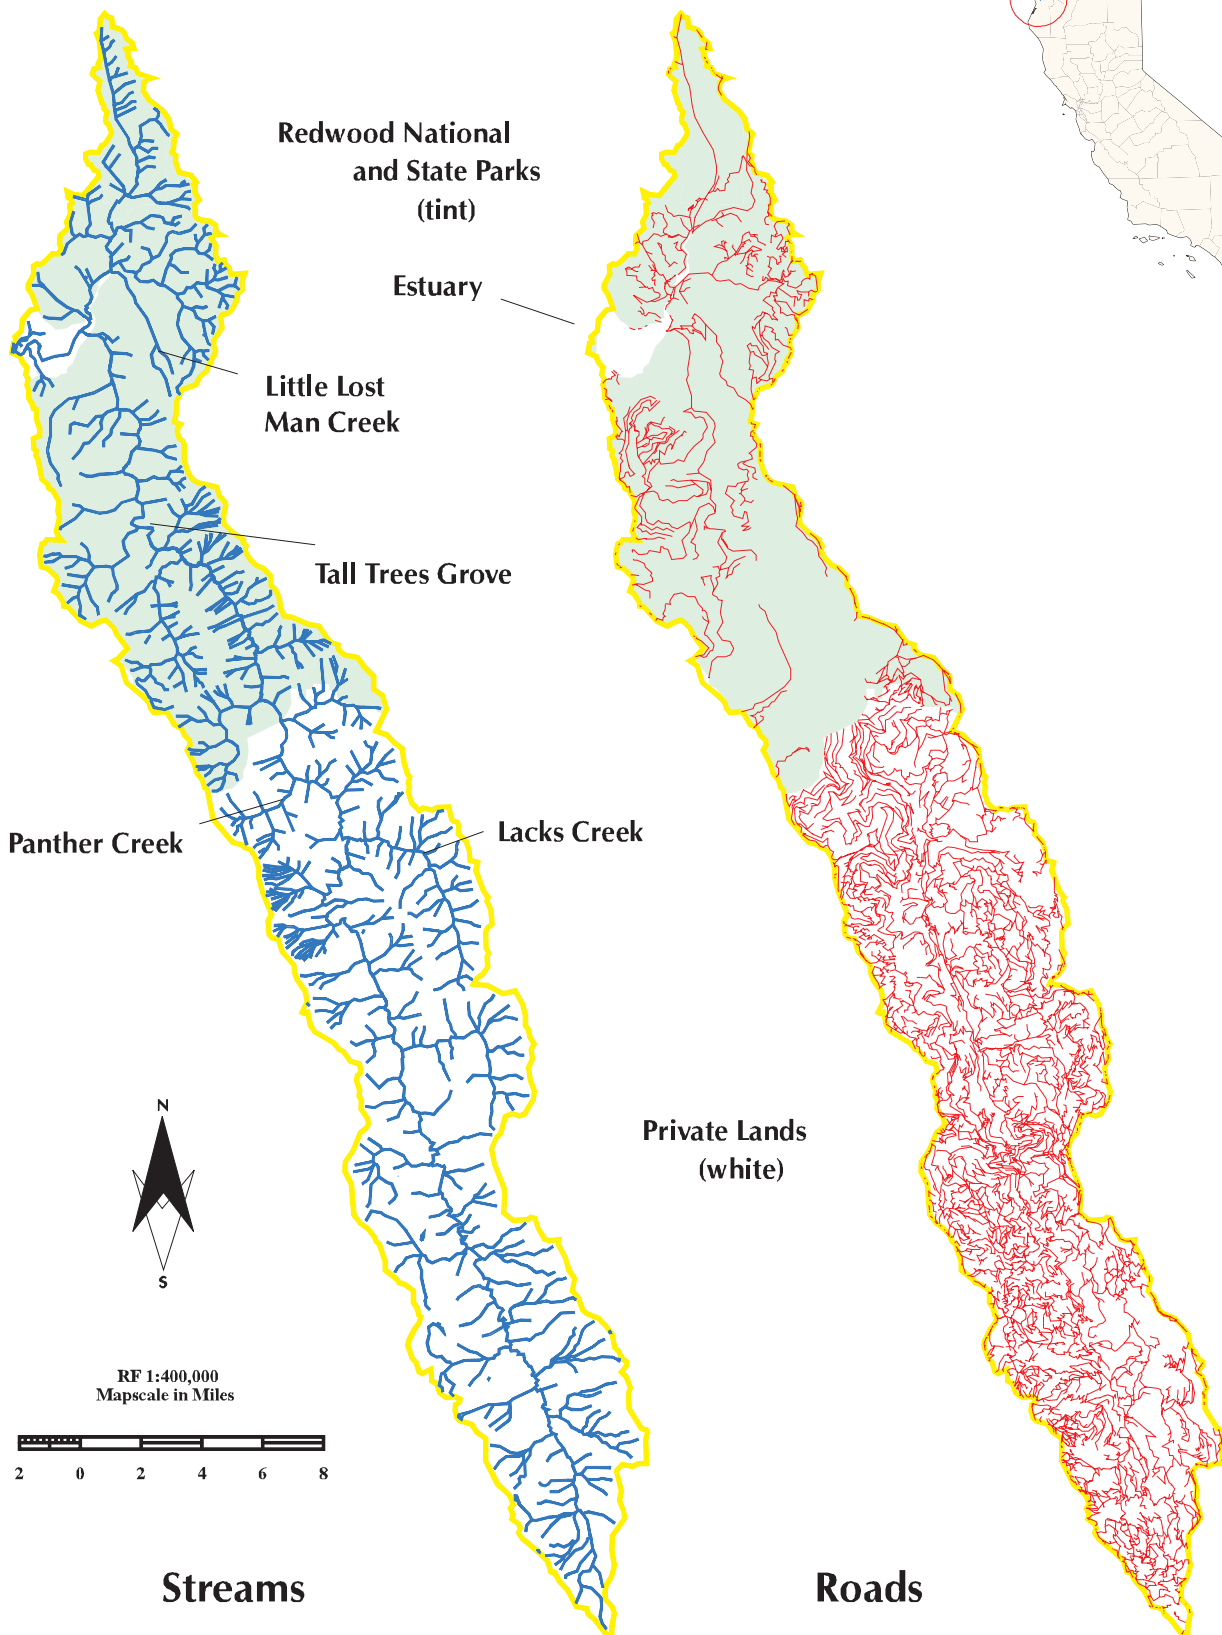

# Redwood Creek Watershed

Redwood National  
and State Parks  
(tint)

Estuary

Little Lost  
Man Creek

Tall Trees Grove

Panther Creek

Lacks Creek

Private Lands  
(white)

RF 1:400,000  
Mapscale in Miles

Streams

Roads