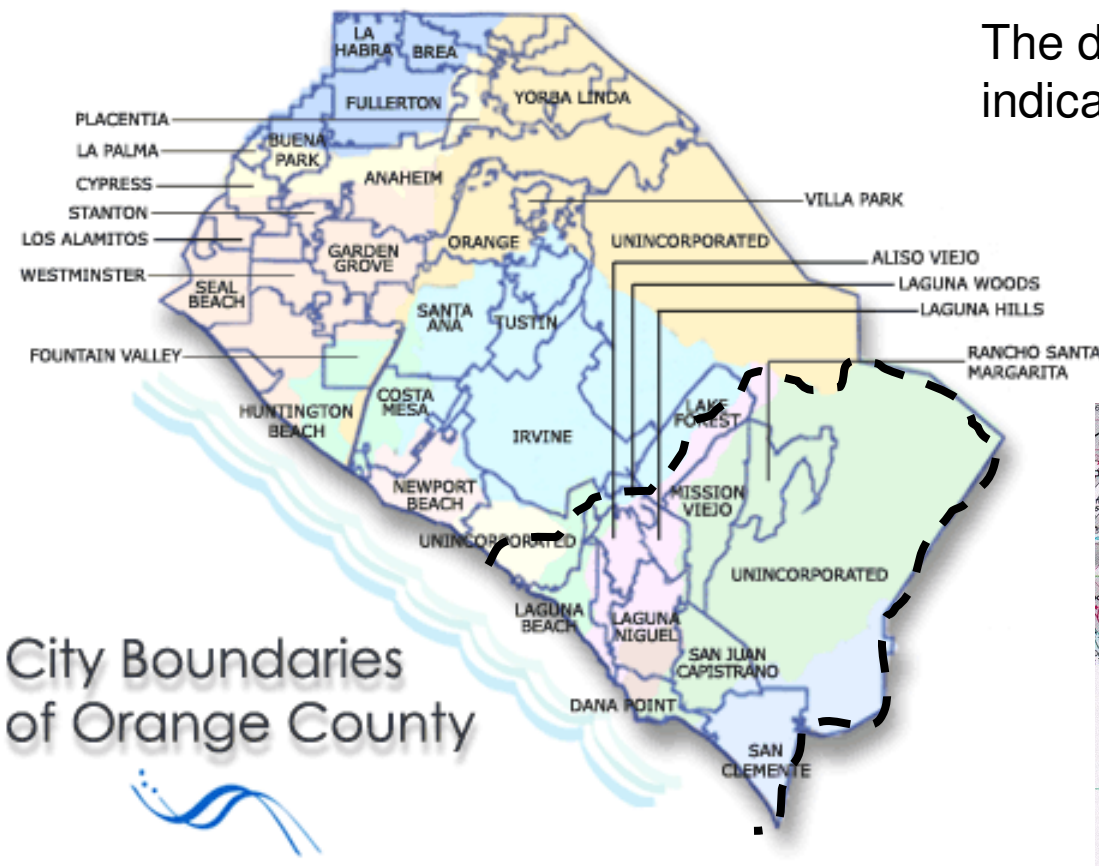

The Municipal Permittees within the San Diego Region of Orange County include: Aliso Viejo, Dana Point, Laguna Beach, Laguna Hills, Laguna Niguel, Laguna Woods, Lake Forest, Mission Viejo, Rancho Santa Margarita, San Clemente, San Juan Capistrano, and the County of Orange.

Supporting Document No. 1
Item No. 9
April 11, 2007

The dashed lines on each map indicate the area of Permit coverage.

City Boundaries of Orange County

San Diego Region Basin Plan Map

Orange County portion of San Diego Region

Marine Corps Base Camp Pendleton (outside Permit coverage)

PACIFIC