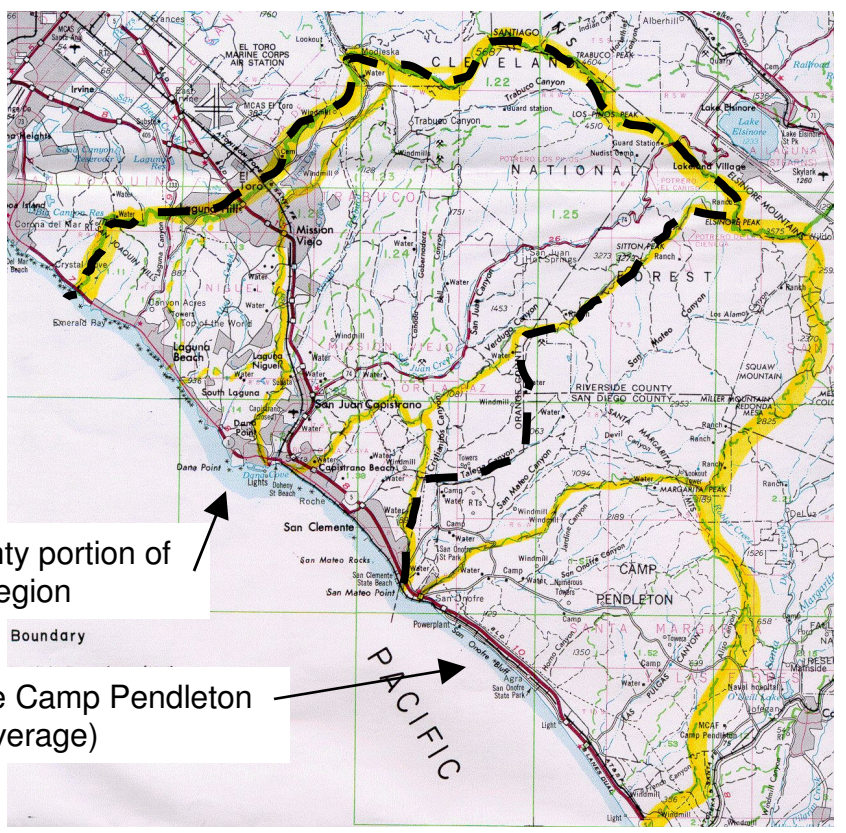

The Municipal Permittees within the San Diego Region of Orange County include: Aliso Viejo, Dana Point, Laguna Beach, Laguna Hills, Laguna Niguel, Laguna Woods, Lake Forest, Mission Viejo, Rancho Santa Margarita, San Clemente, San Juan Capistrano, and the County of Orange.

Supporting Document No. 1
Item No. 9
April 11, 2007

The dashed lines on each map indicate the area of Permit coverage.

City Boundaries of Orange County

San Diego Region Basin Plan Map

Orange County portion of San Diego Region

Marine Corps Base Camp Pendleton (outside Permit coverage)

PACIFIC