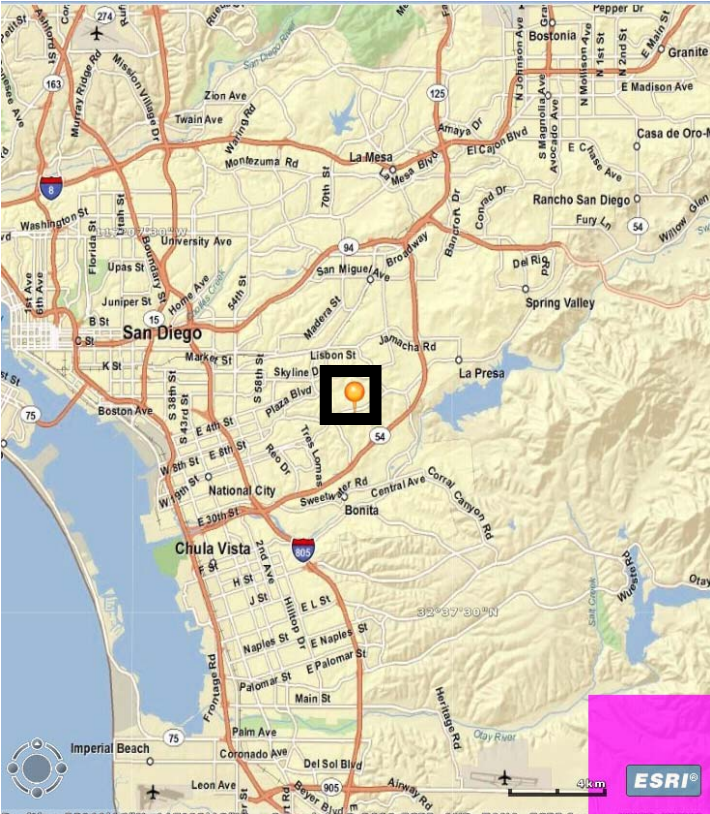

**Location Map**

Bell Junior High Landfill, 620 Briarwood Road, San Diego, California

62°W, Altitude: 274 Kilometers, Source: N