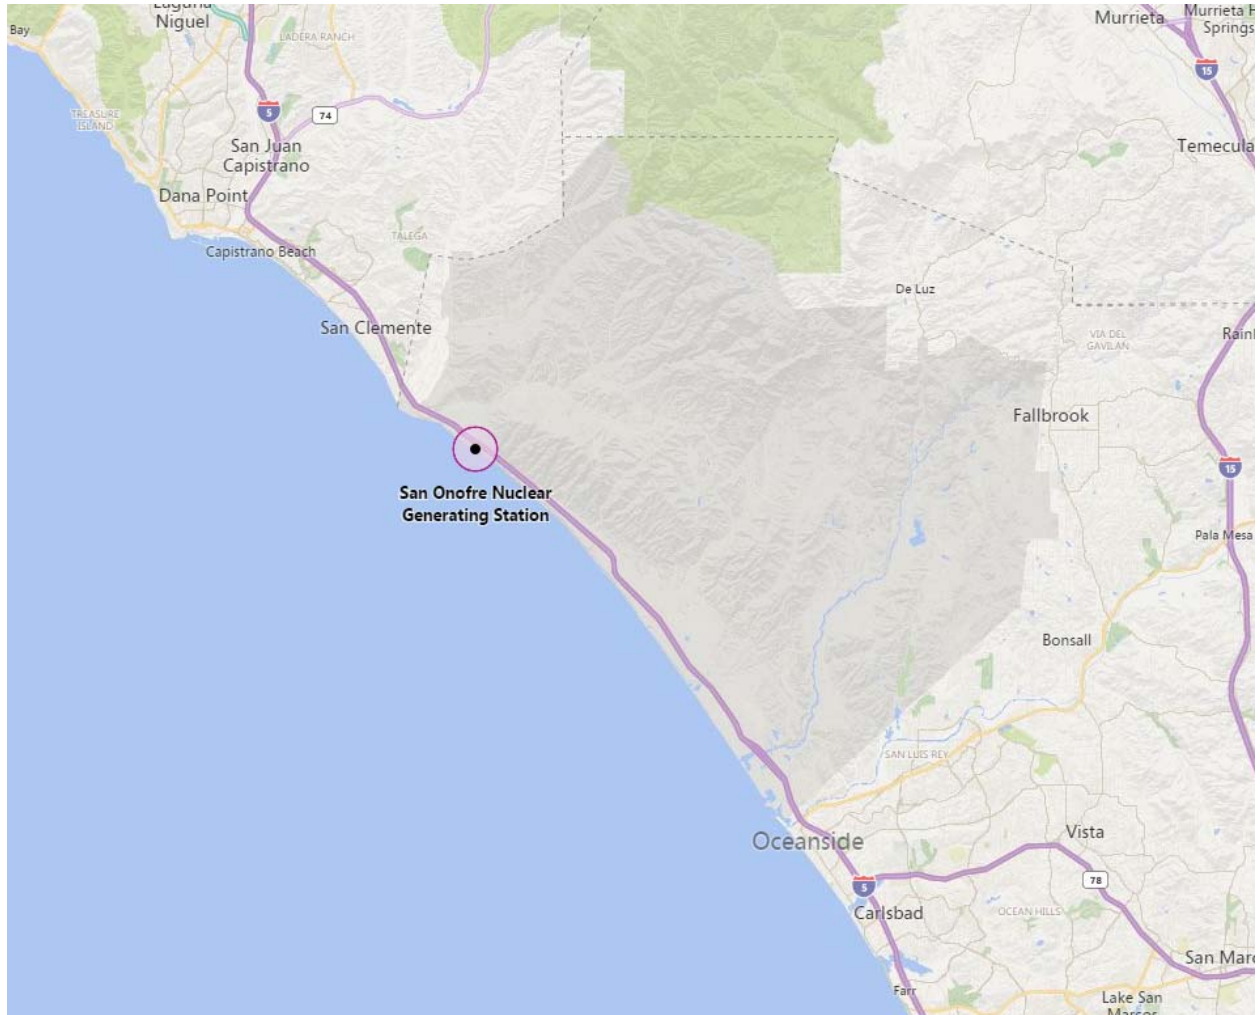

San Onofre Nuclear Generating Station – Location Maps

Regional Map

Facility layout

San Onofre
Nuclear
Generating
Station

Southern
California Edison

Aerial Site Map

Not to Scale

Aerial from Google Earth
(Imagery Date: 04/27/2014)