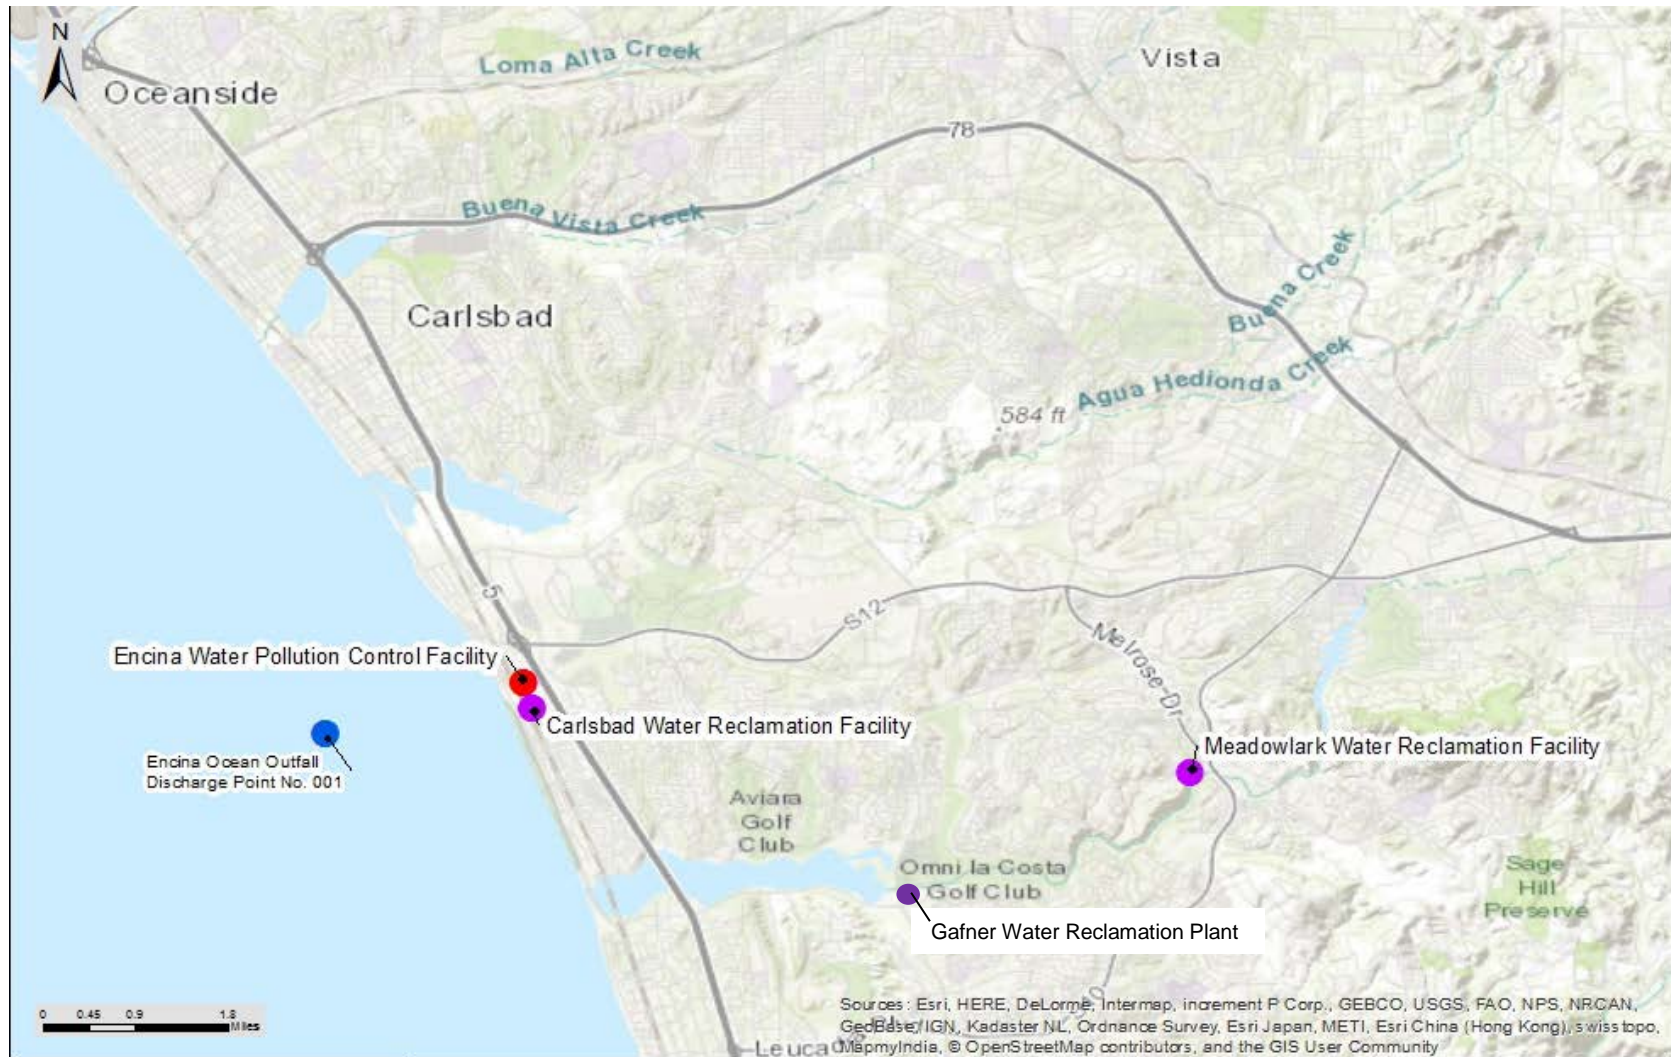

Facility Location Map

Encina Wastewater Authority
 Treatment Facilities Area Map

Legend

- Discharge Point
- Water Reclamation Facility
- Wastewater Treatment Facility

Project #: 0305086
 Map Created: April 2018