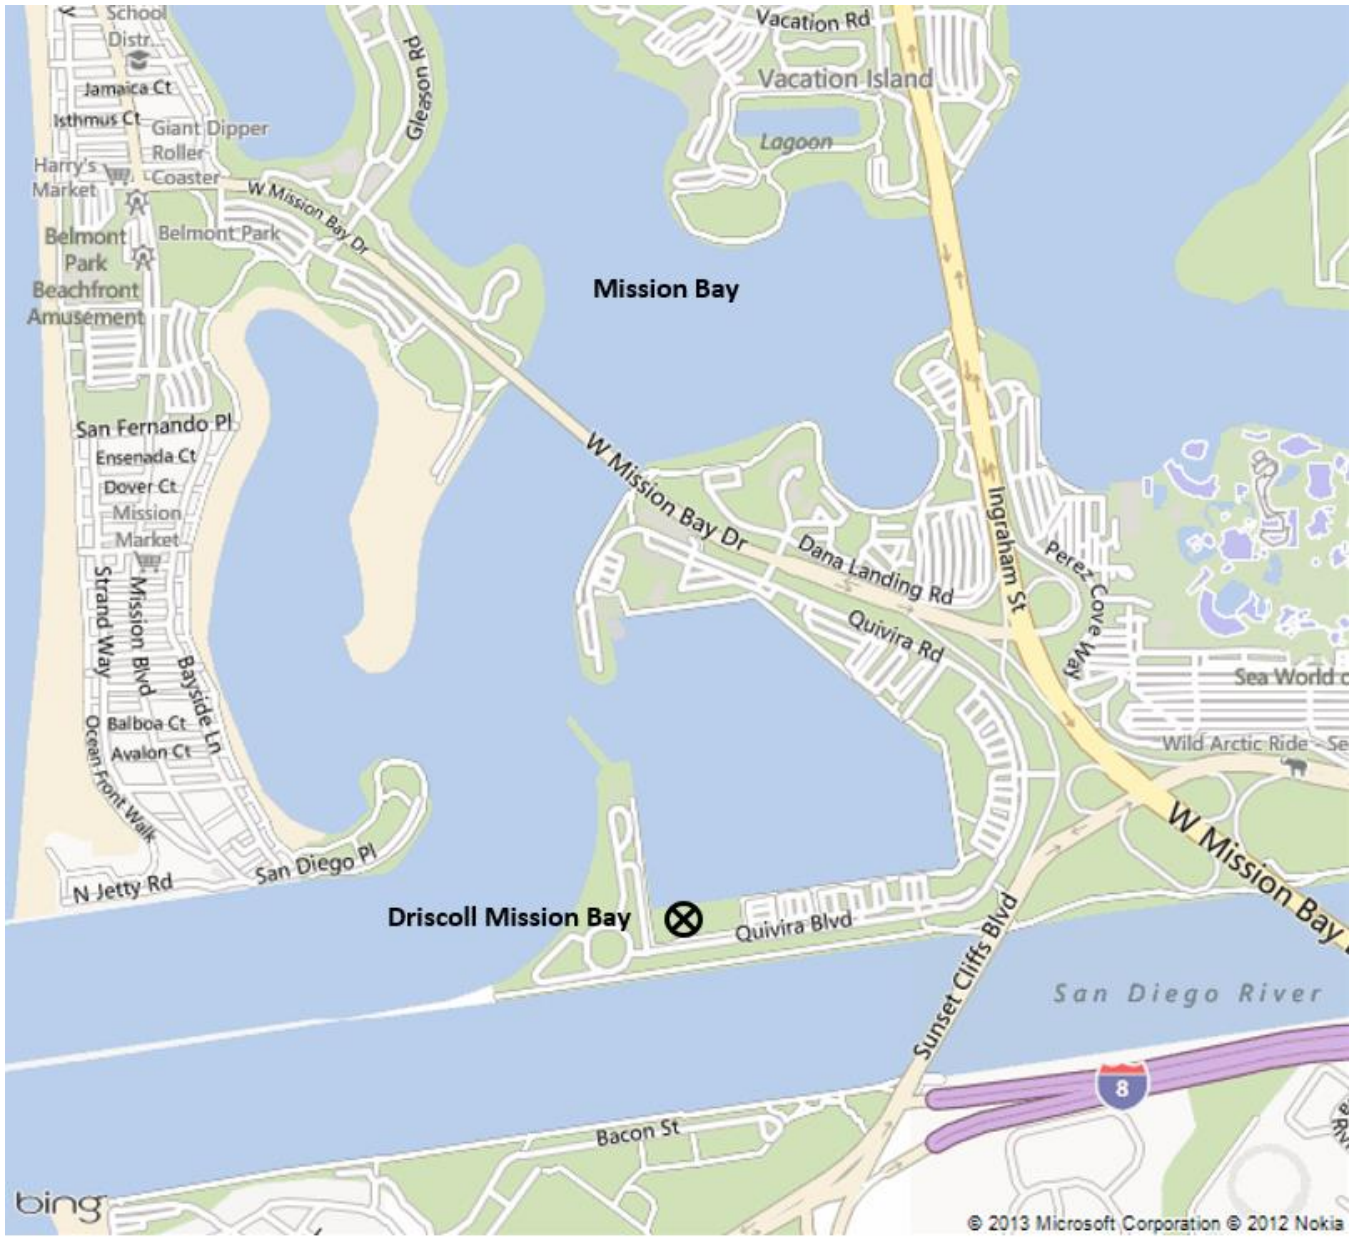

MAPS OF CURRENTLY REGULATED BOATYARDS

Figure 1 shows the locations of all the boatyards and Figures 2-7 shows the boatyards at a lower scale.

[Figure 1. Boatyard Locations in the San Diego Region](#)

[Figure 2. Dana Point Shipyard and Oceanside Marine Centre, Inc Locations](#)

[Figure 3. South San Diego Bay Boatyards](#)

[Figure 4. Shelter Island Boatyards](#)

[Figure 5. Driscoll Mission Bay](#)

[Figure 6. Oceanside Marine Centre, Inc.](#)

[Figure 7. Dana Point Shipyard](#)

Figure 1. Boatyard Locations in the San Diego Region

Figure 2. Dana Point Shipyard and Oceanside Marine Centre, Inc Locations

(See Figure 6 for a depiction of Oceanside Marine Centre and Figure 7 for a depiction of Dana Point Shipyard)

Figure 3. South San Diego Bay Boatyards

Figure 4. Shelter Island Boatyards

Figure 5. Driscoll Mission Bay

Figure 6. Oceanside Marine Centre, Inc.

Figure 7. Dana Point Shipyard