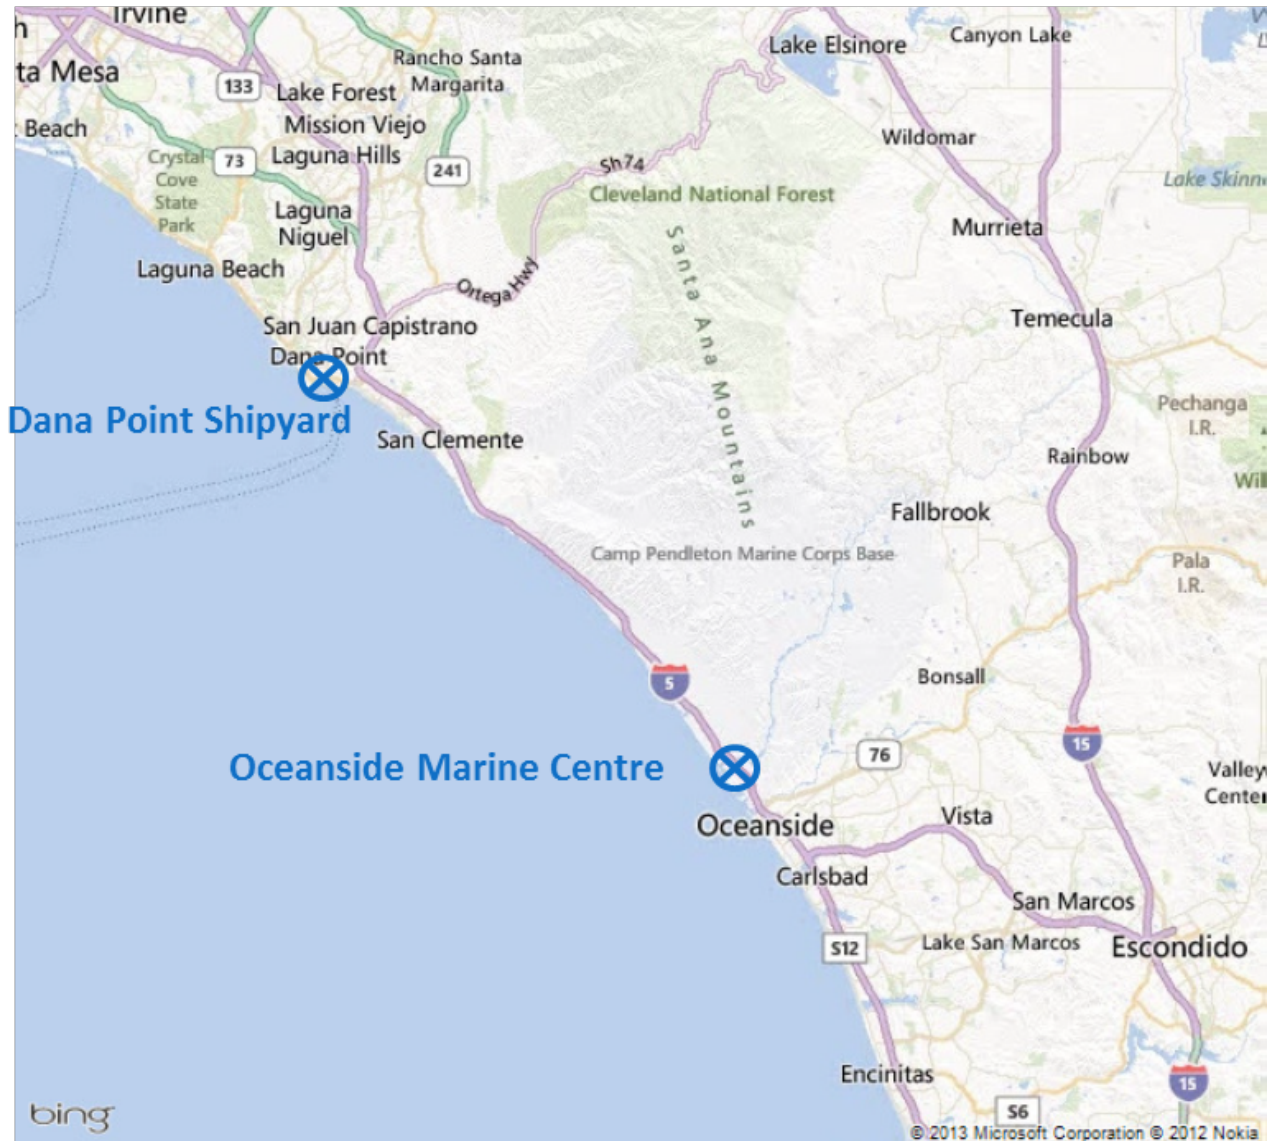

MAPS OF CURRENTLY REGULATED BOATYARDS

Figure 1 shows the locations of all the boatyards and Figures 2-7 shows the boatyards at a lower scale.

[Figure 1. Boatyard Locations in the San Diego Region](#)

[Figure 2. Dana Point Shipyard and Oceanside Marine Centre, Inc Locations](#)

(See Figure 2, for Dana Point Shipyard and Oceanside Marine, Figure 3 for a depiction of South San Diego Bay Boatyards, Figure 4 for a depiction of the Shelter Island Boatyards and Figure 5 for a depiction of the Mission Bay Boatyard)

Figure 2. Dana Point Shipyard and Oceanside Marine Centre, Inc Locations

(See Figure 6 for a depiction of Oceanside Marine Centre and Figure 7 for a depiction of Dana Point Shipyard)

Figure 3. South San Diego Bay Boatyards

Figure 4. Shelter Island Boatyards

Figure 5. Driscoll Mission Bay

Figure 6. Oceanside Marine Centre, Inc.

Figure 7. Dana Point Shipyard