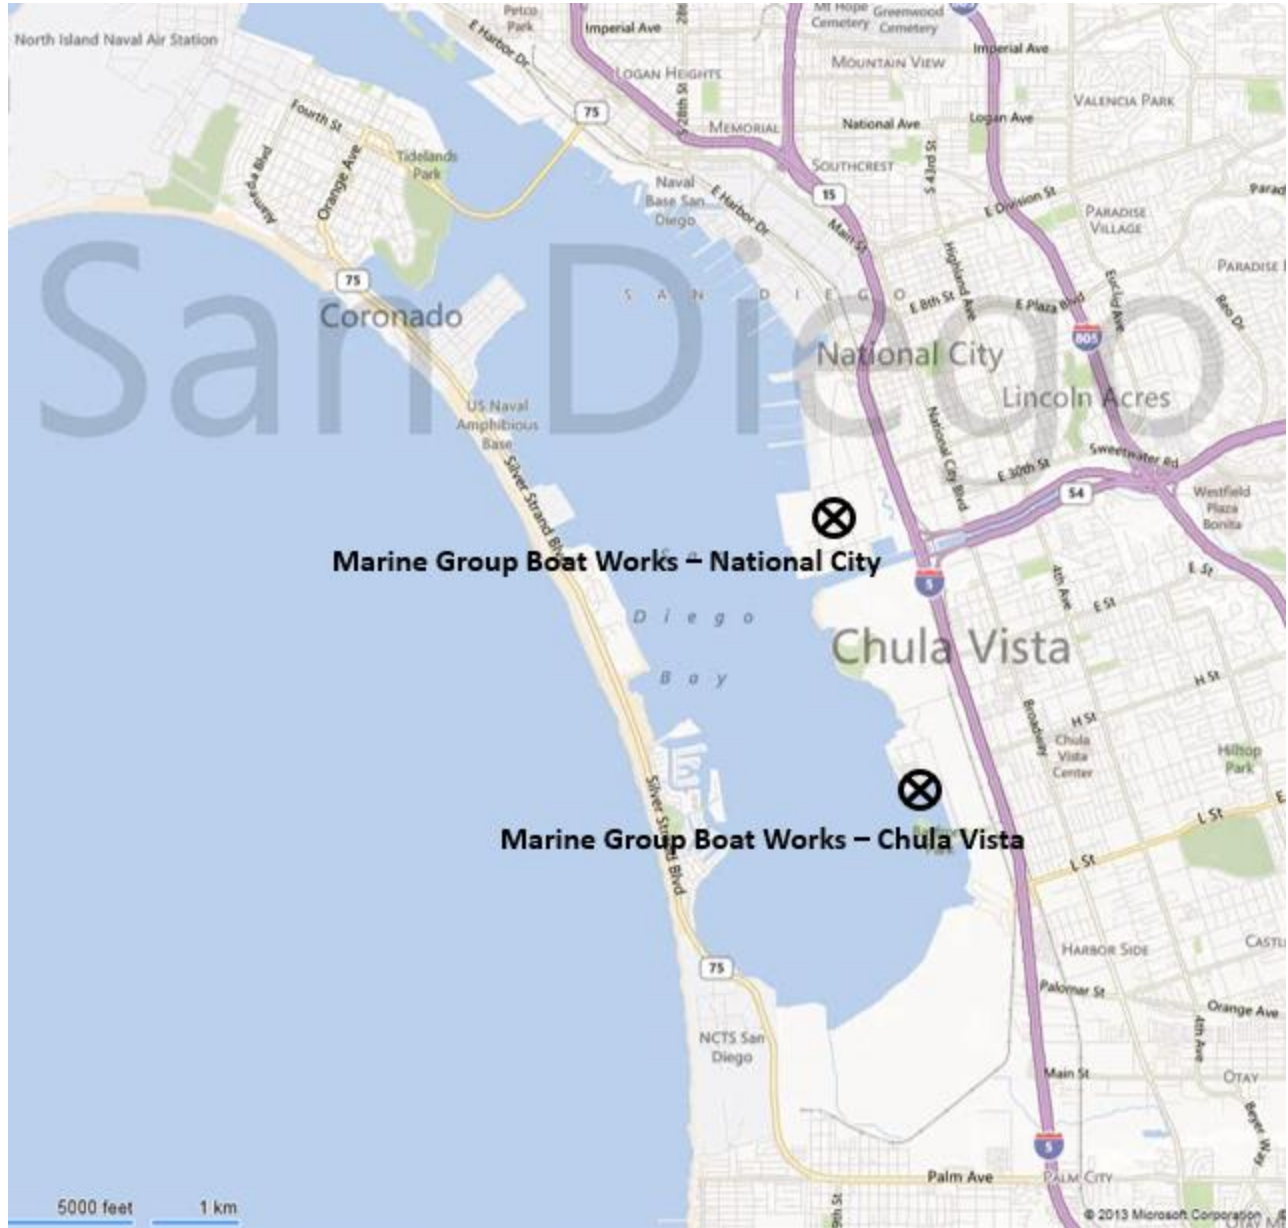

MAPS OF CURRENTLY REGULATED BOATYARDS

Figure 1 shows the locations of all the boatyards and Figures 2-7 shows the boatyards at a lower scale.

[Figure 1. Boatyard Locations in the San Diego Region](#)

[Figure 2. Dana Point Shipyard and Oceanside Marine Centre, Inc Locations](#)

(See Figure 2, for Dana Point Shipyard and Oceanside Marine, Figure 3 for a depiction of South San Diego Bay Boatyards, Figure 4 for a depiction of the Shelter Island Boatyards and Figure 5 for a depiction of the Mission Bay Boatyard)

Figure 2. Dana Point Shipyard and Oceanside Marine Centre, Inc Locations

(See Figure 6 for a depiction of Oceanside Marine Centre and Figure 7 for a depiction of Dana Point Shipyard)

Figure 3. South San Diego Bay Boatyards

Figure 4. Shelter Island Boatyards

Figure 5. Driscoll Mission Bay

Figure 6. Oceanside Marine Centre, Inc.

Figure 7. Dana Point Shipyard