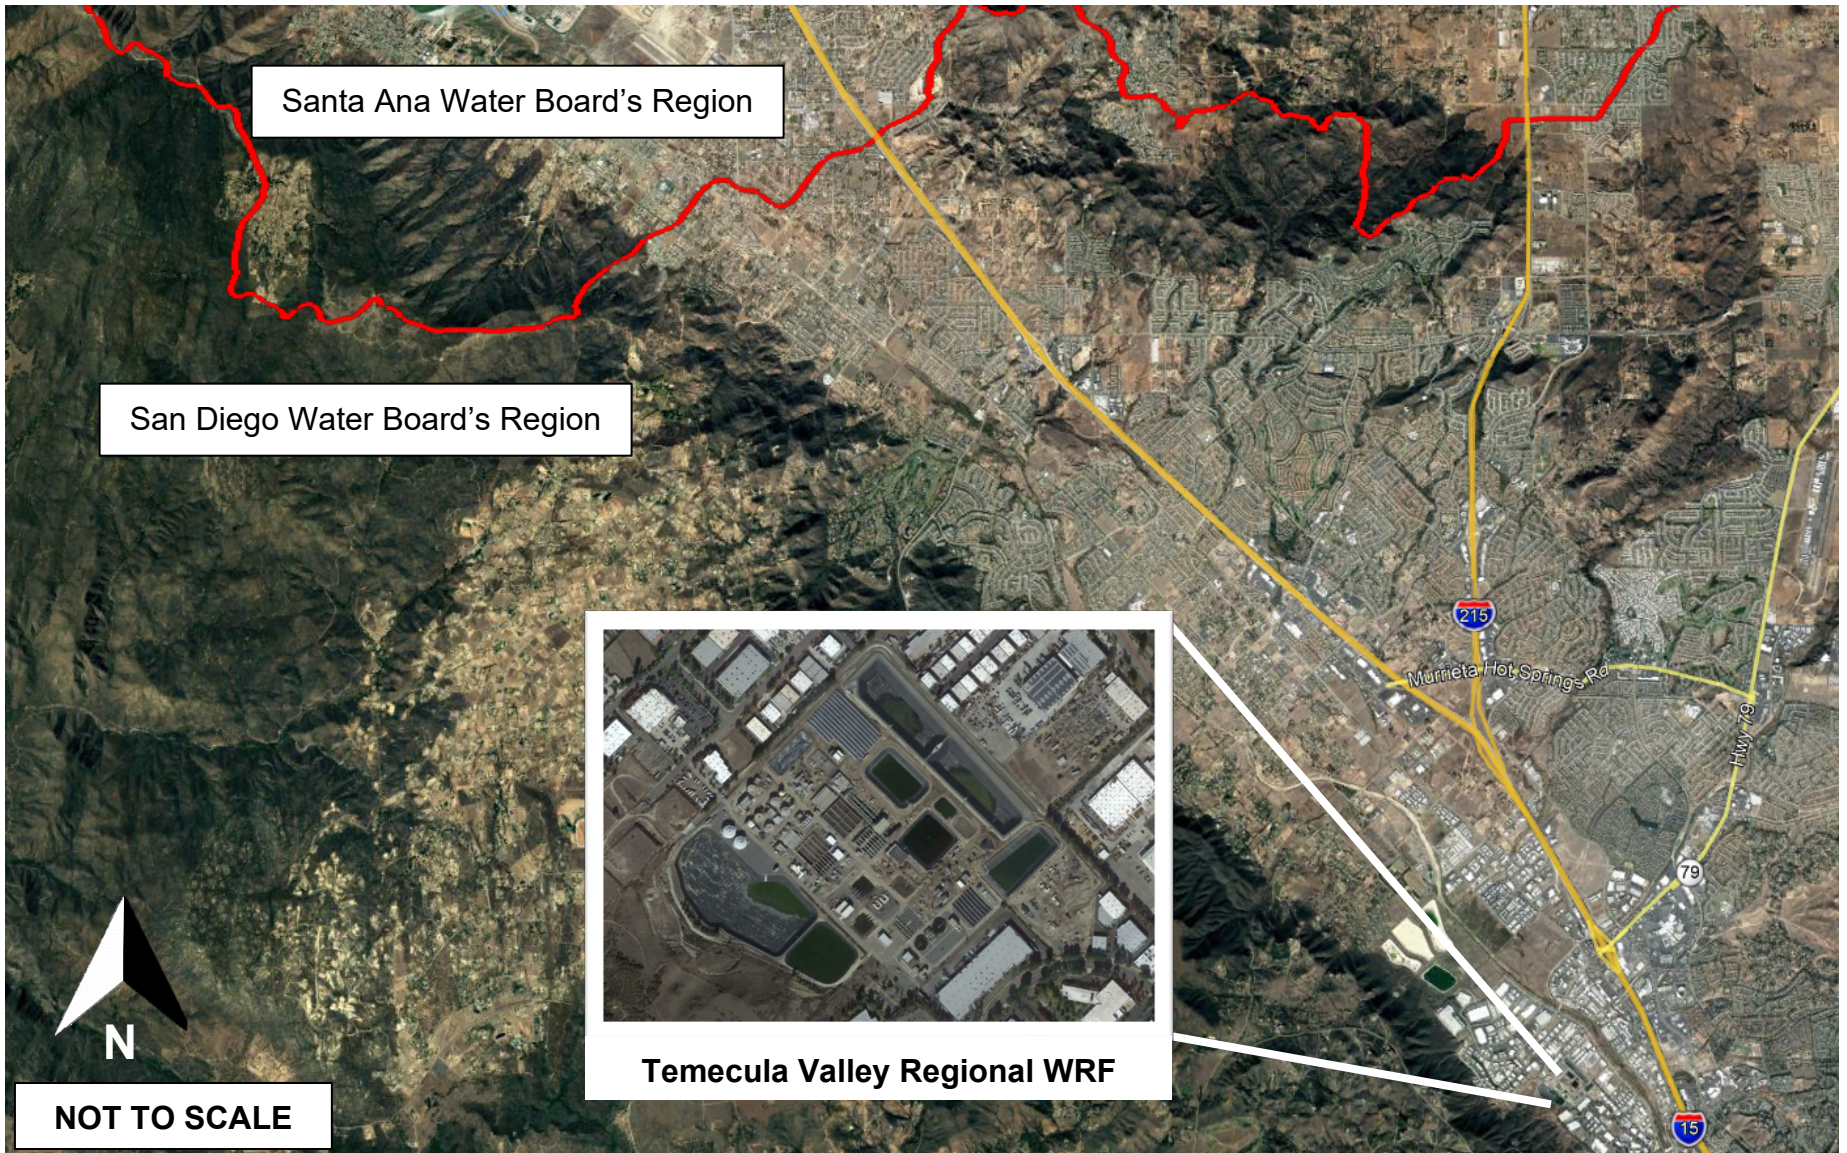

Item Number 6a

Supporting Document 2

Map of Temecula Valley Regional
Water Reclamation Facility

March 5, 2020

— Santa Ana and San Diego Water Boards' Shared Regional Border