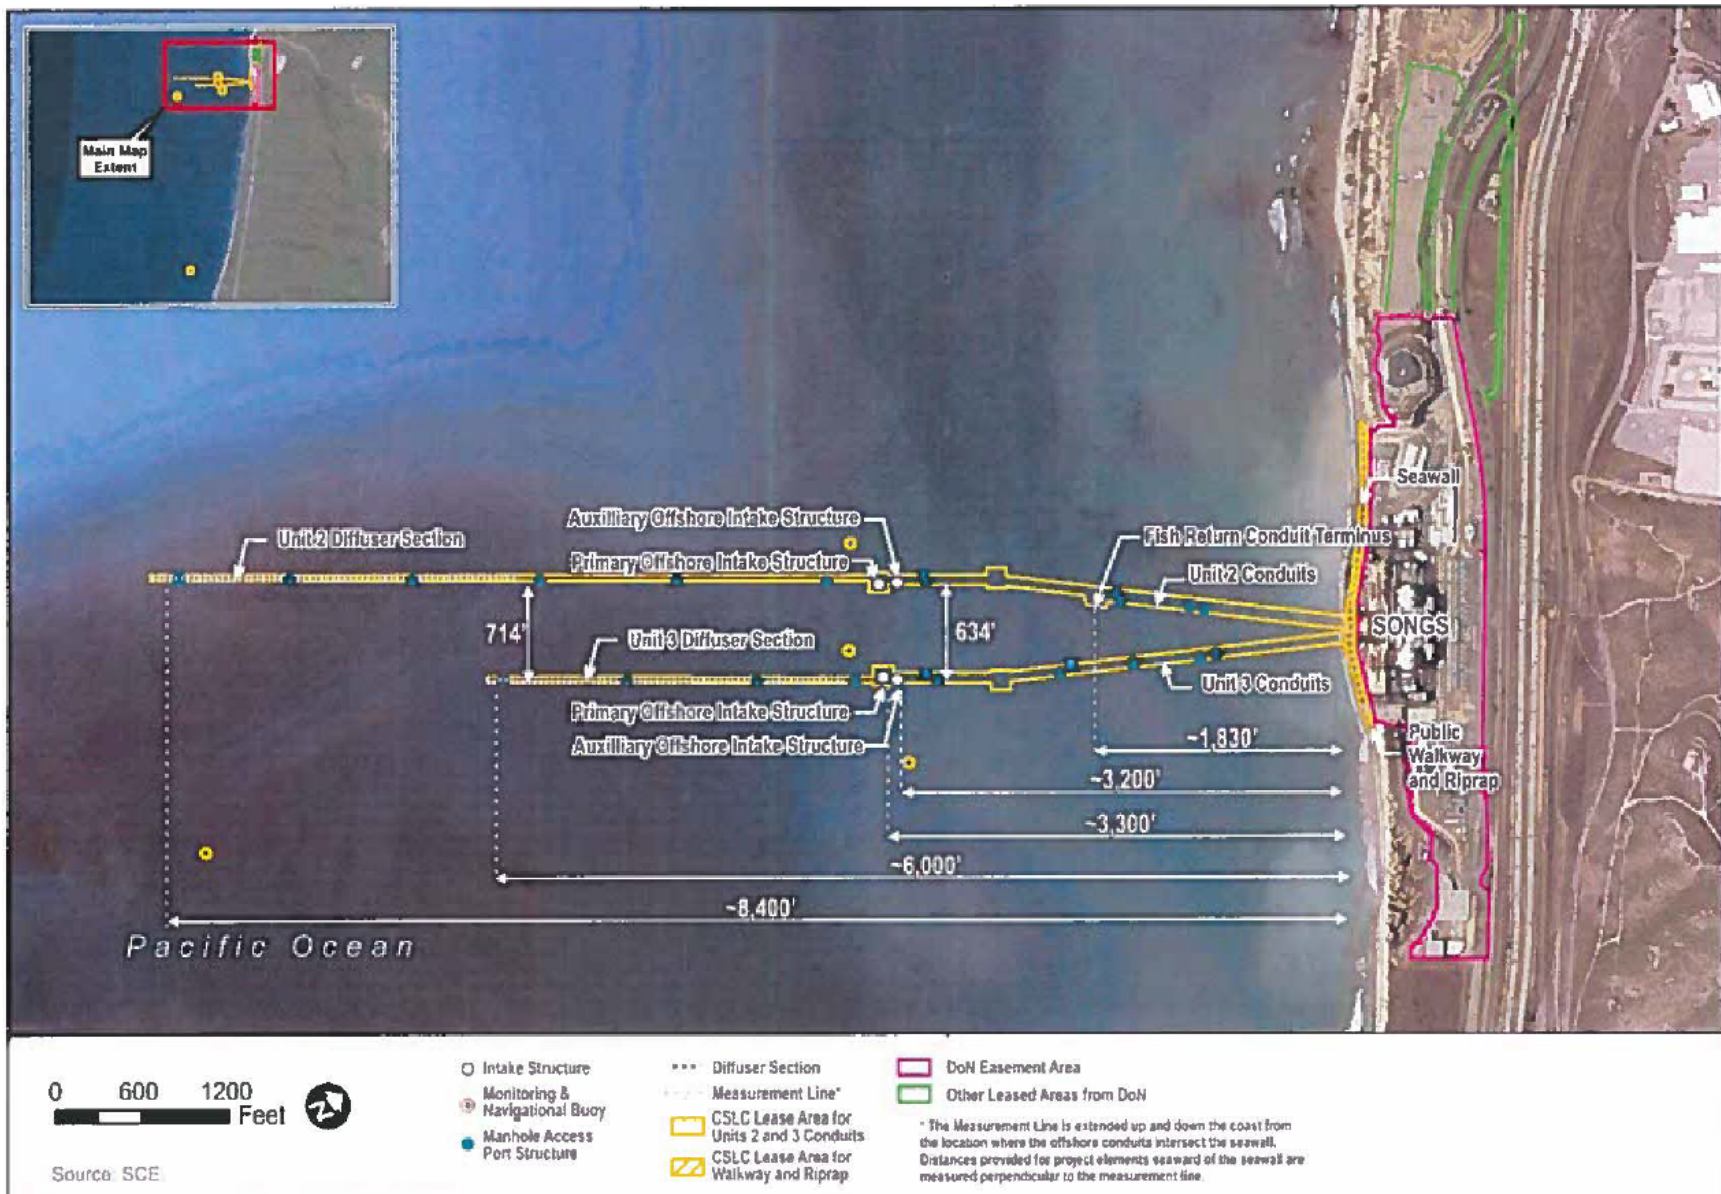

**Map 1 – San Onofre Nuclear Generating Station (SONGS) Site Location Map**

Map 2 – SONGS Aerial View – The Discharger no longer uses the Unit 3 Diffuser Section.

**Map 3 – SONGS Site Map**

The areas in the yellow boxes have been dismantled or they are undergoing active demolition.