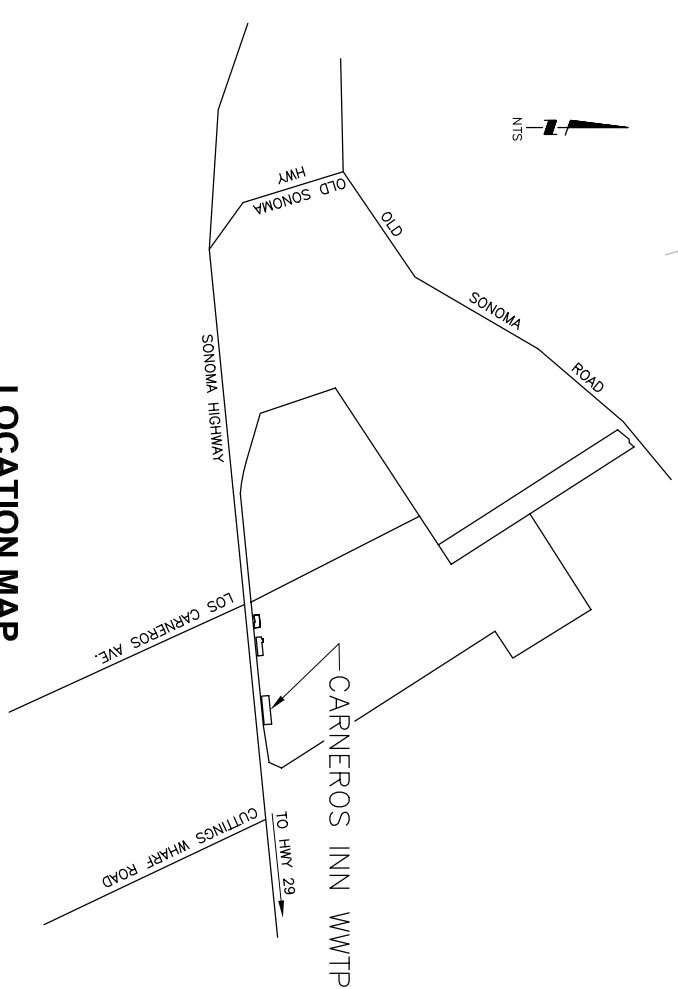

SCALE 1" = 160'

LOCATION MAP

PHASE 1 SITE

PHASE 2 SITE

Figure 1-1
Carneros Inn
LOCATION MAP AND
GENERAL SITE PLAN