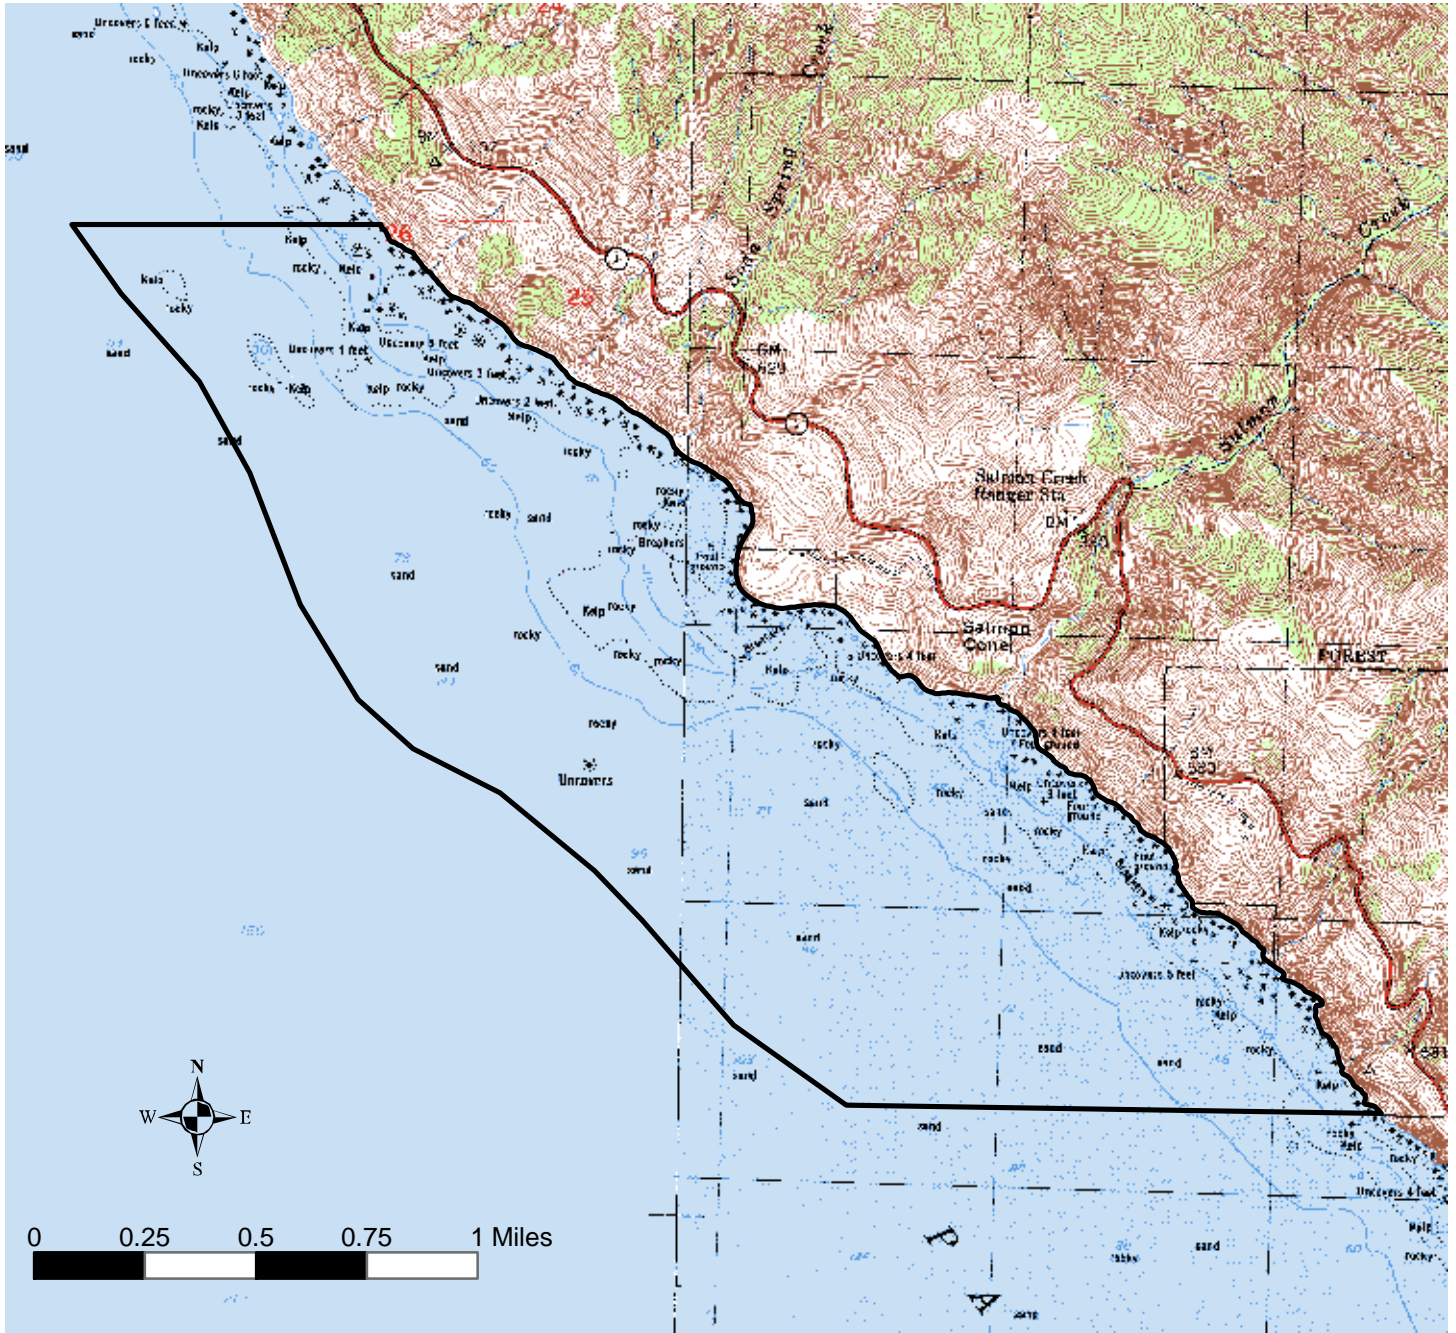

Central Coast Regional Water Quality Control Board

State Water Quality Protection Area Area of Special Biological Significance No. 20 Ocean Area Surrounding the Mouth of Salmon Creek

Ref. Maps: USGS Villa Creek, CA
USGS Burro Mountain, CA