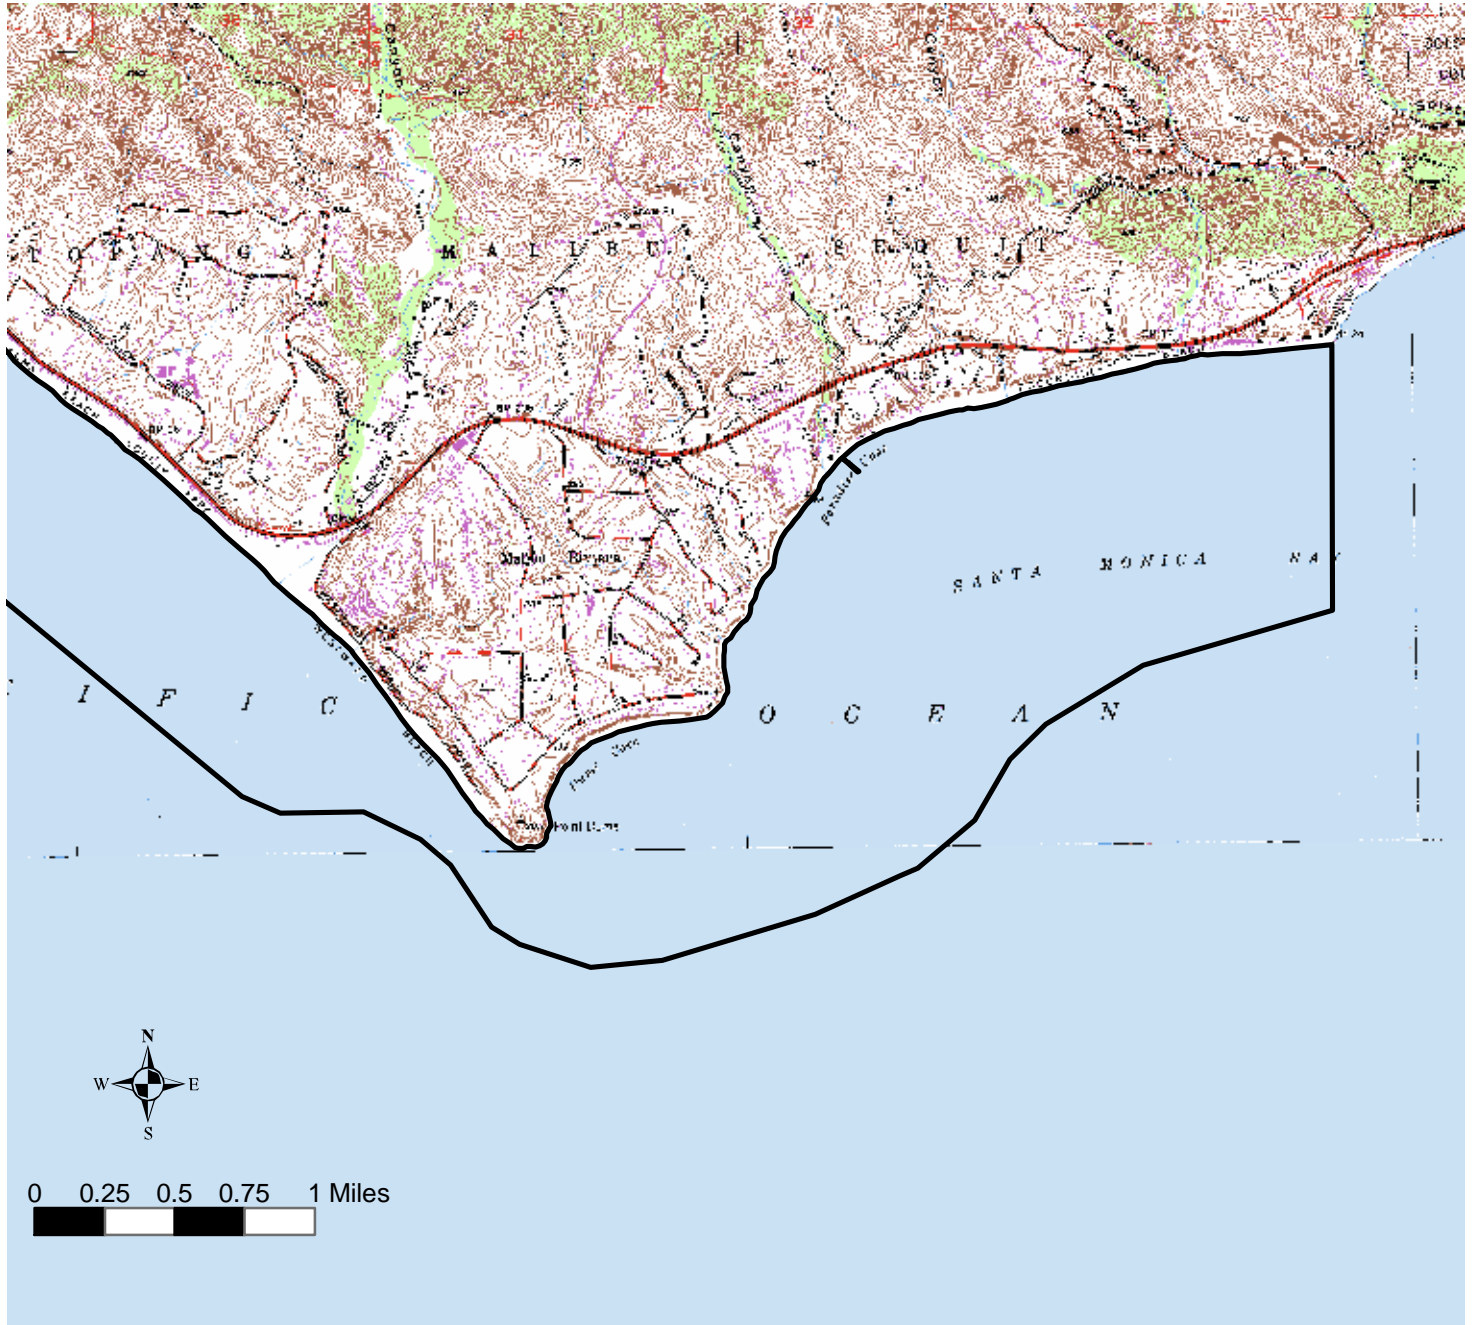

Los Angeles Regional Water Quality Control Board

State Water Quality Protection Area Area of Special Biological Significance No. 24 - Eastern Section Mugu Lagoon to Latigo Point

Ref. Maps: USGS Point Dume, CA
USGS Malibu Beach, CA