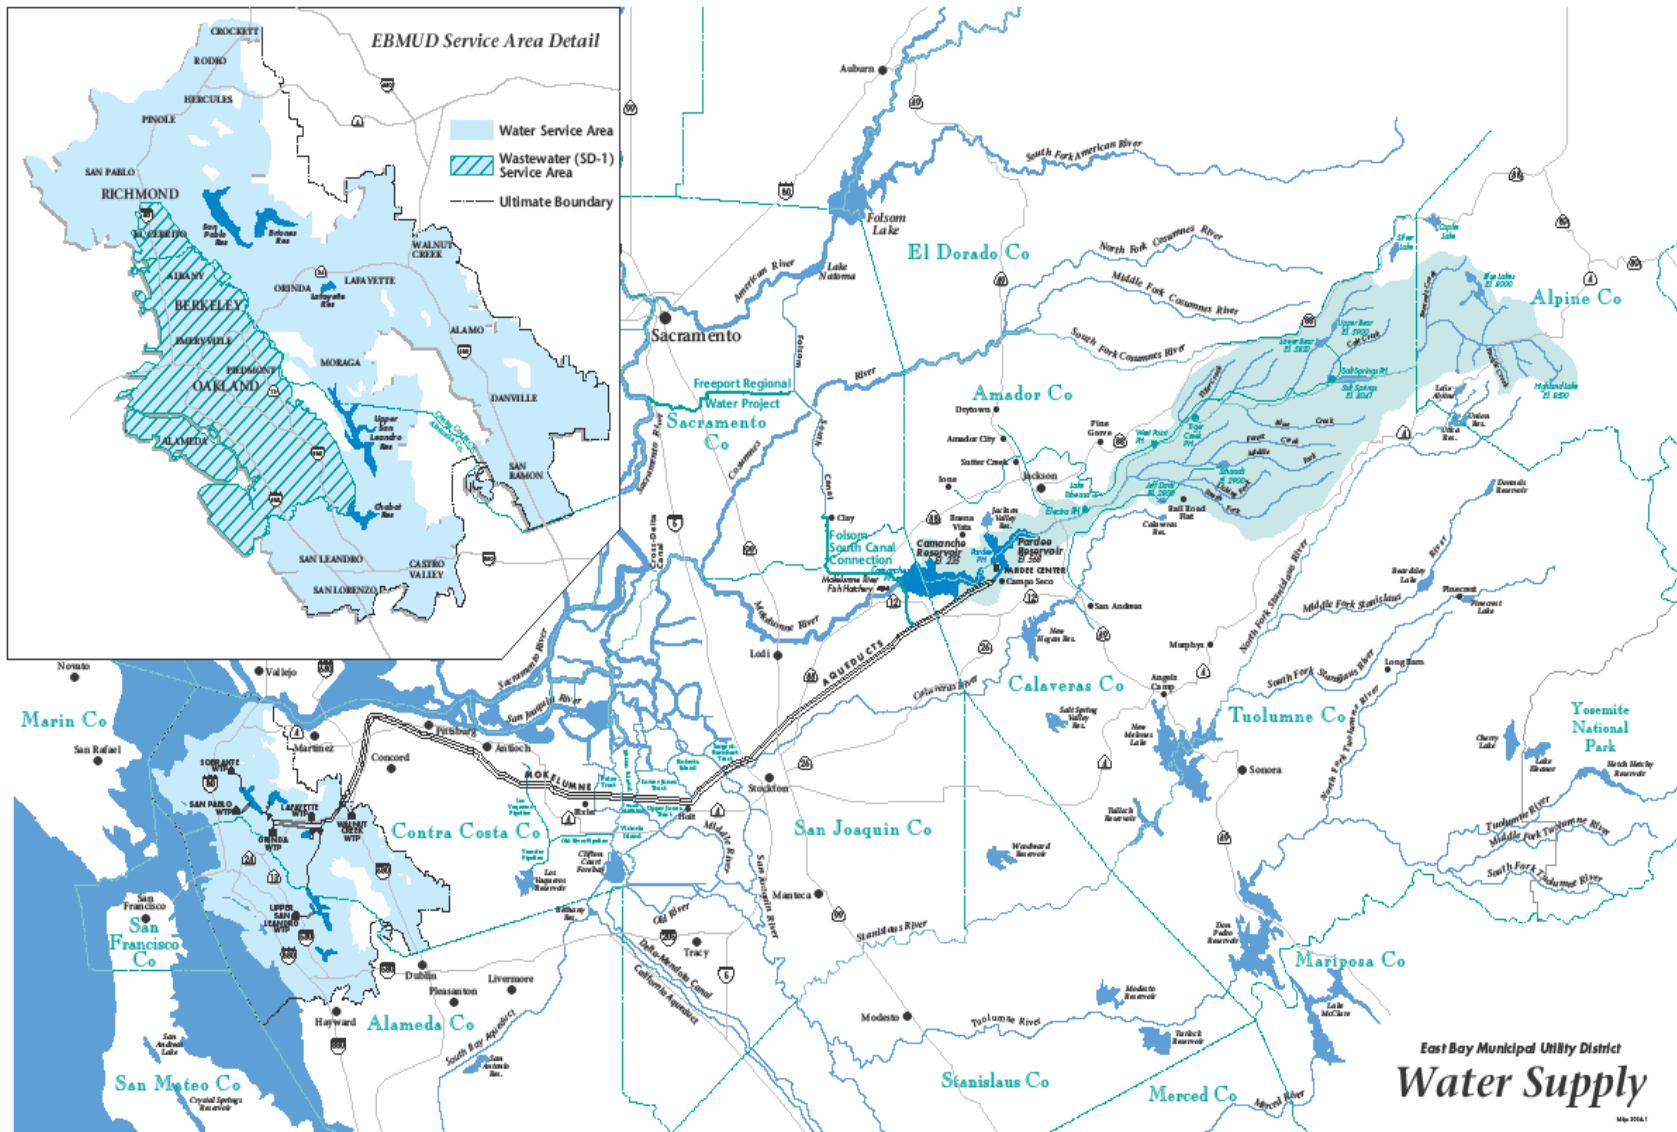

Ultimate Service Area	486 square miles
Ultimate Service Area Bay	93 square miles
Ultimate Service Area Land	393 square miles
Service area including Bay	
Current Service Area (not-served)	9.5 square miles
Current Service Area (served)	408 square miles
Service area not including Bay	
Current Service Area (not-served)	9.5 square miles
Current Service Area (served)	331 square miles

EBMUD ServiceArea SERVED

-  Not_Served
-  Current Service

SYMBOL

-  Bay within USB
-  Land within USB

Attachment C2- EBMUD Water Supply System/Place of Use

FIGURE 1-1

EBMUD SERVICE BOUNDARY