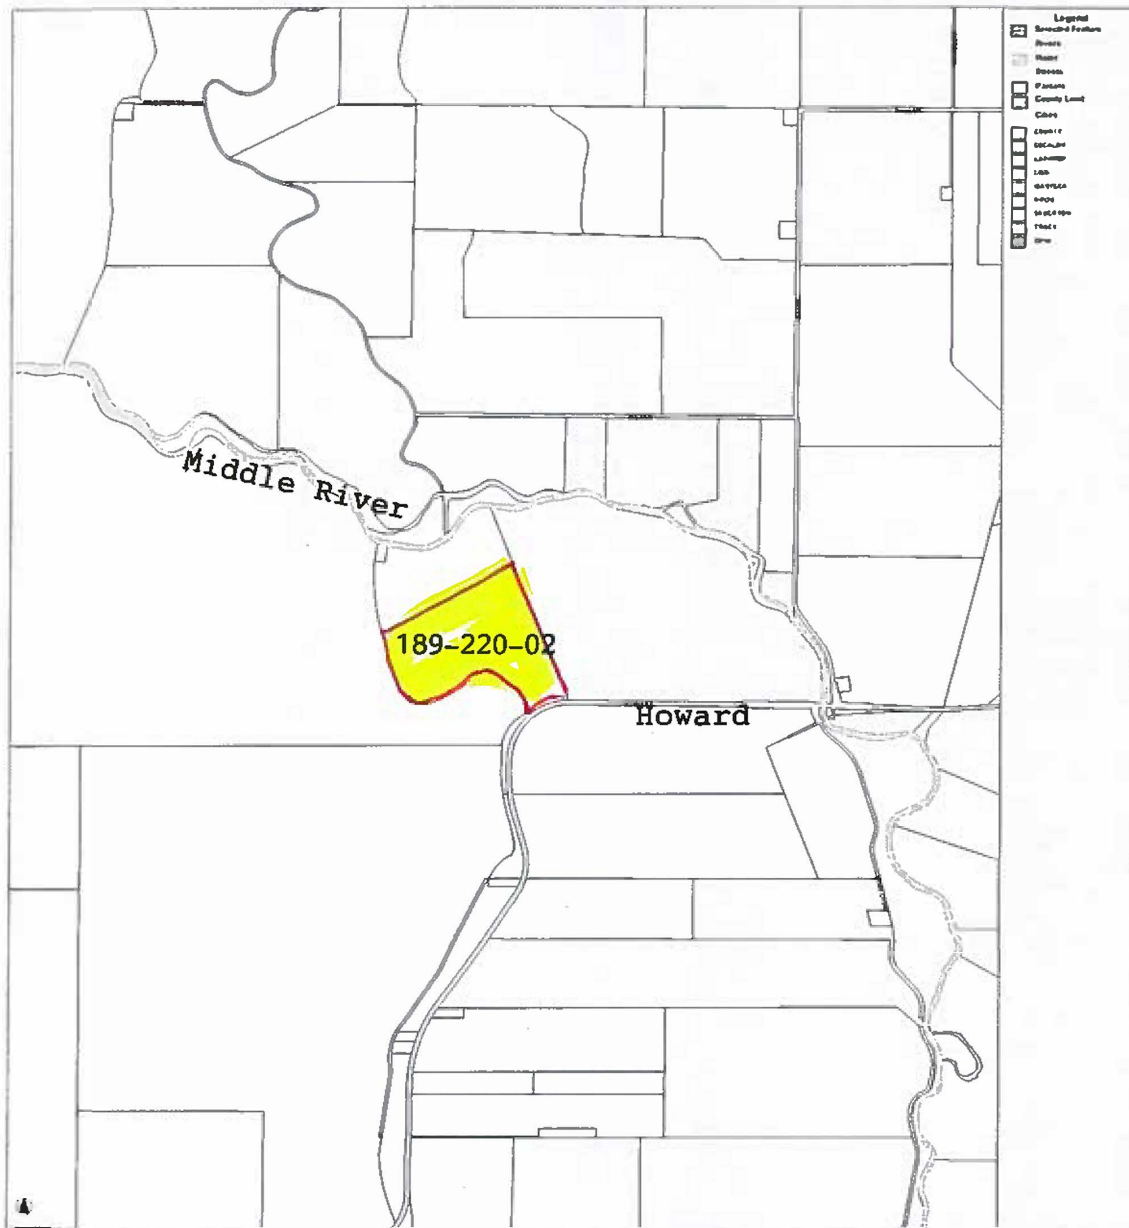

Grapes
 farmed by
 Rudy Mussi
 within
 Woods
 Irrigation
 Company

San Joaquin County District Viewer

San Joaquin County Geographic Information Systems

1810 East Hazelton Avenue, Stockton, California 95205

The information on this map is based on the most current information available to San Joaquin County Geographic Information Systems. The County of San Joaquin does not warrant its accuracy, completeness, or suitability for any particular purpose. The information on this map is not intended to replace engineering, financial or primary records research.

Portion of
189-220-02
farmed in
almonds by
Rudy Mussi

San Joaquin County District Viewer

San Joaquin County Geographic Information Systems

1810 East Hazelton Avenue, Stockton, California 95205

The information on this map is based on the most current information available to San Joaquin County Geographic Information Systems. The County of San Joaquin does not warrant its accuracy, completeness, or suitability for any particular purpose. The information on this map is not intended to replace engineering, financial or primary records research.