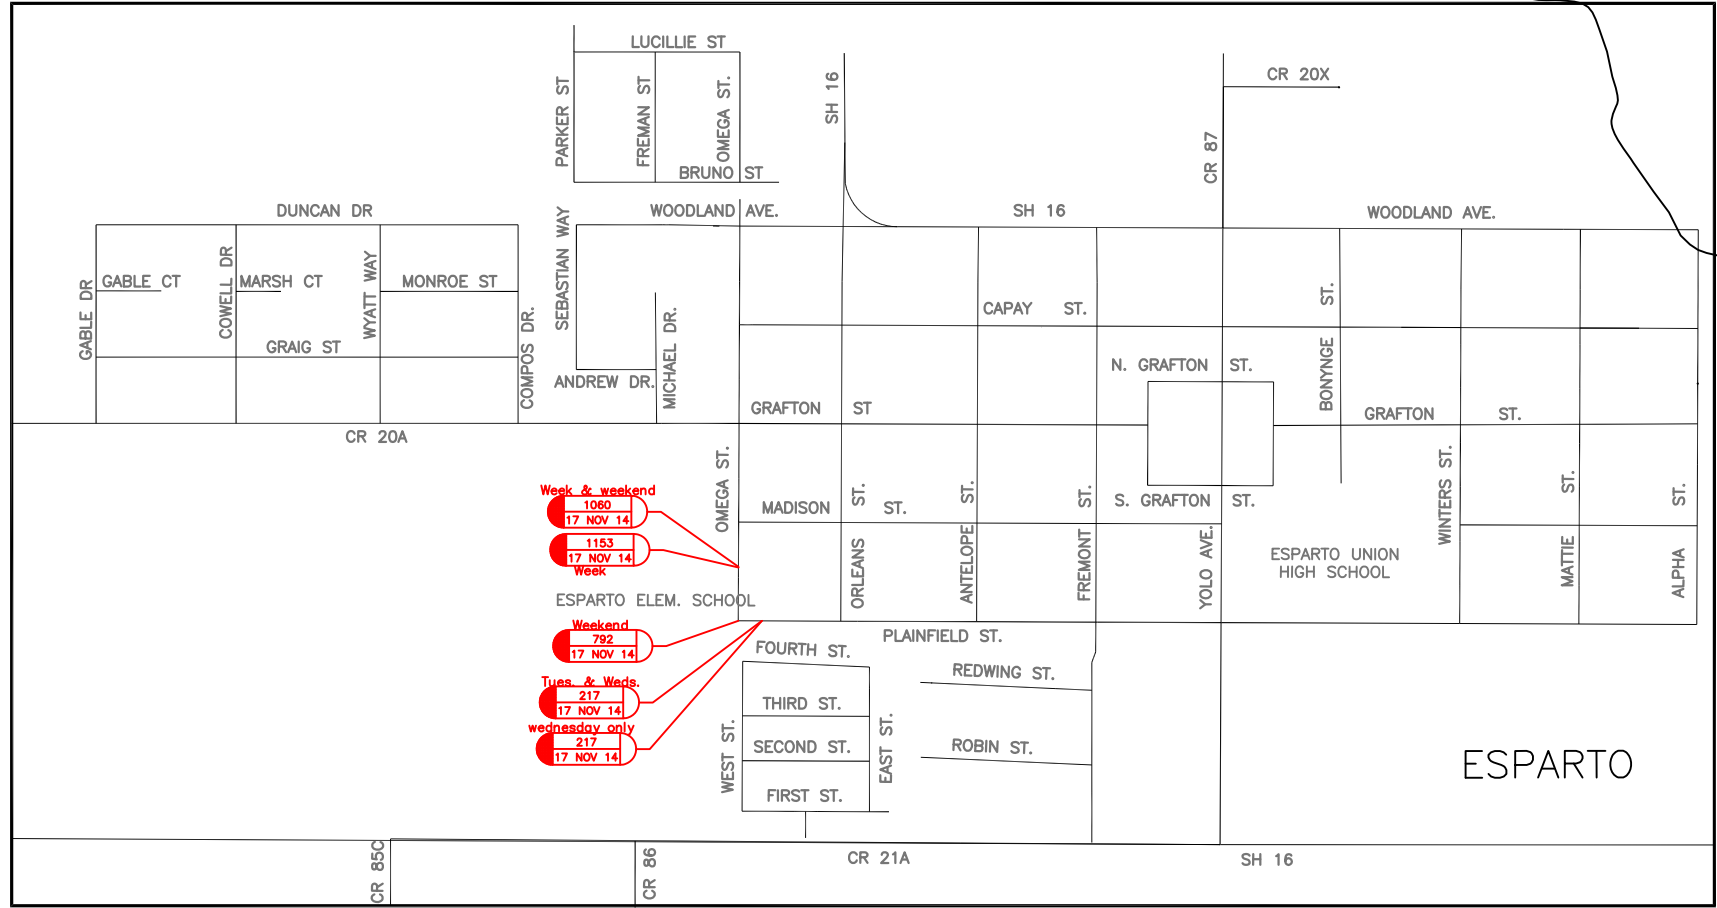

COLUSA COUNTY

LEGEND

YEAR	SYMBOL
2017	
2016	
2015	
2014	
2013 AND PRIOR	

ROAD TYPE	SYMBOL
STATE HIGHWAY	
COUNTY ROAD	

COUNT REVISED: 06/10/2003

YOLO MAP REVISED: 9/20/2007

YOLO COUNTY PLANNING AND PUBLIC WORKS DEPARTMENT TRAFFIC COUNT INFORMATION

NOT TO SCALE