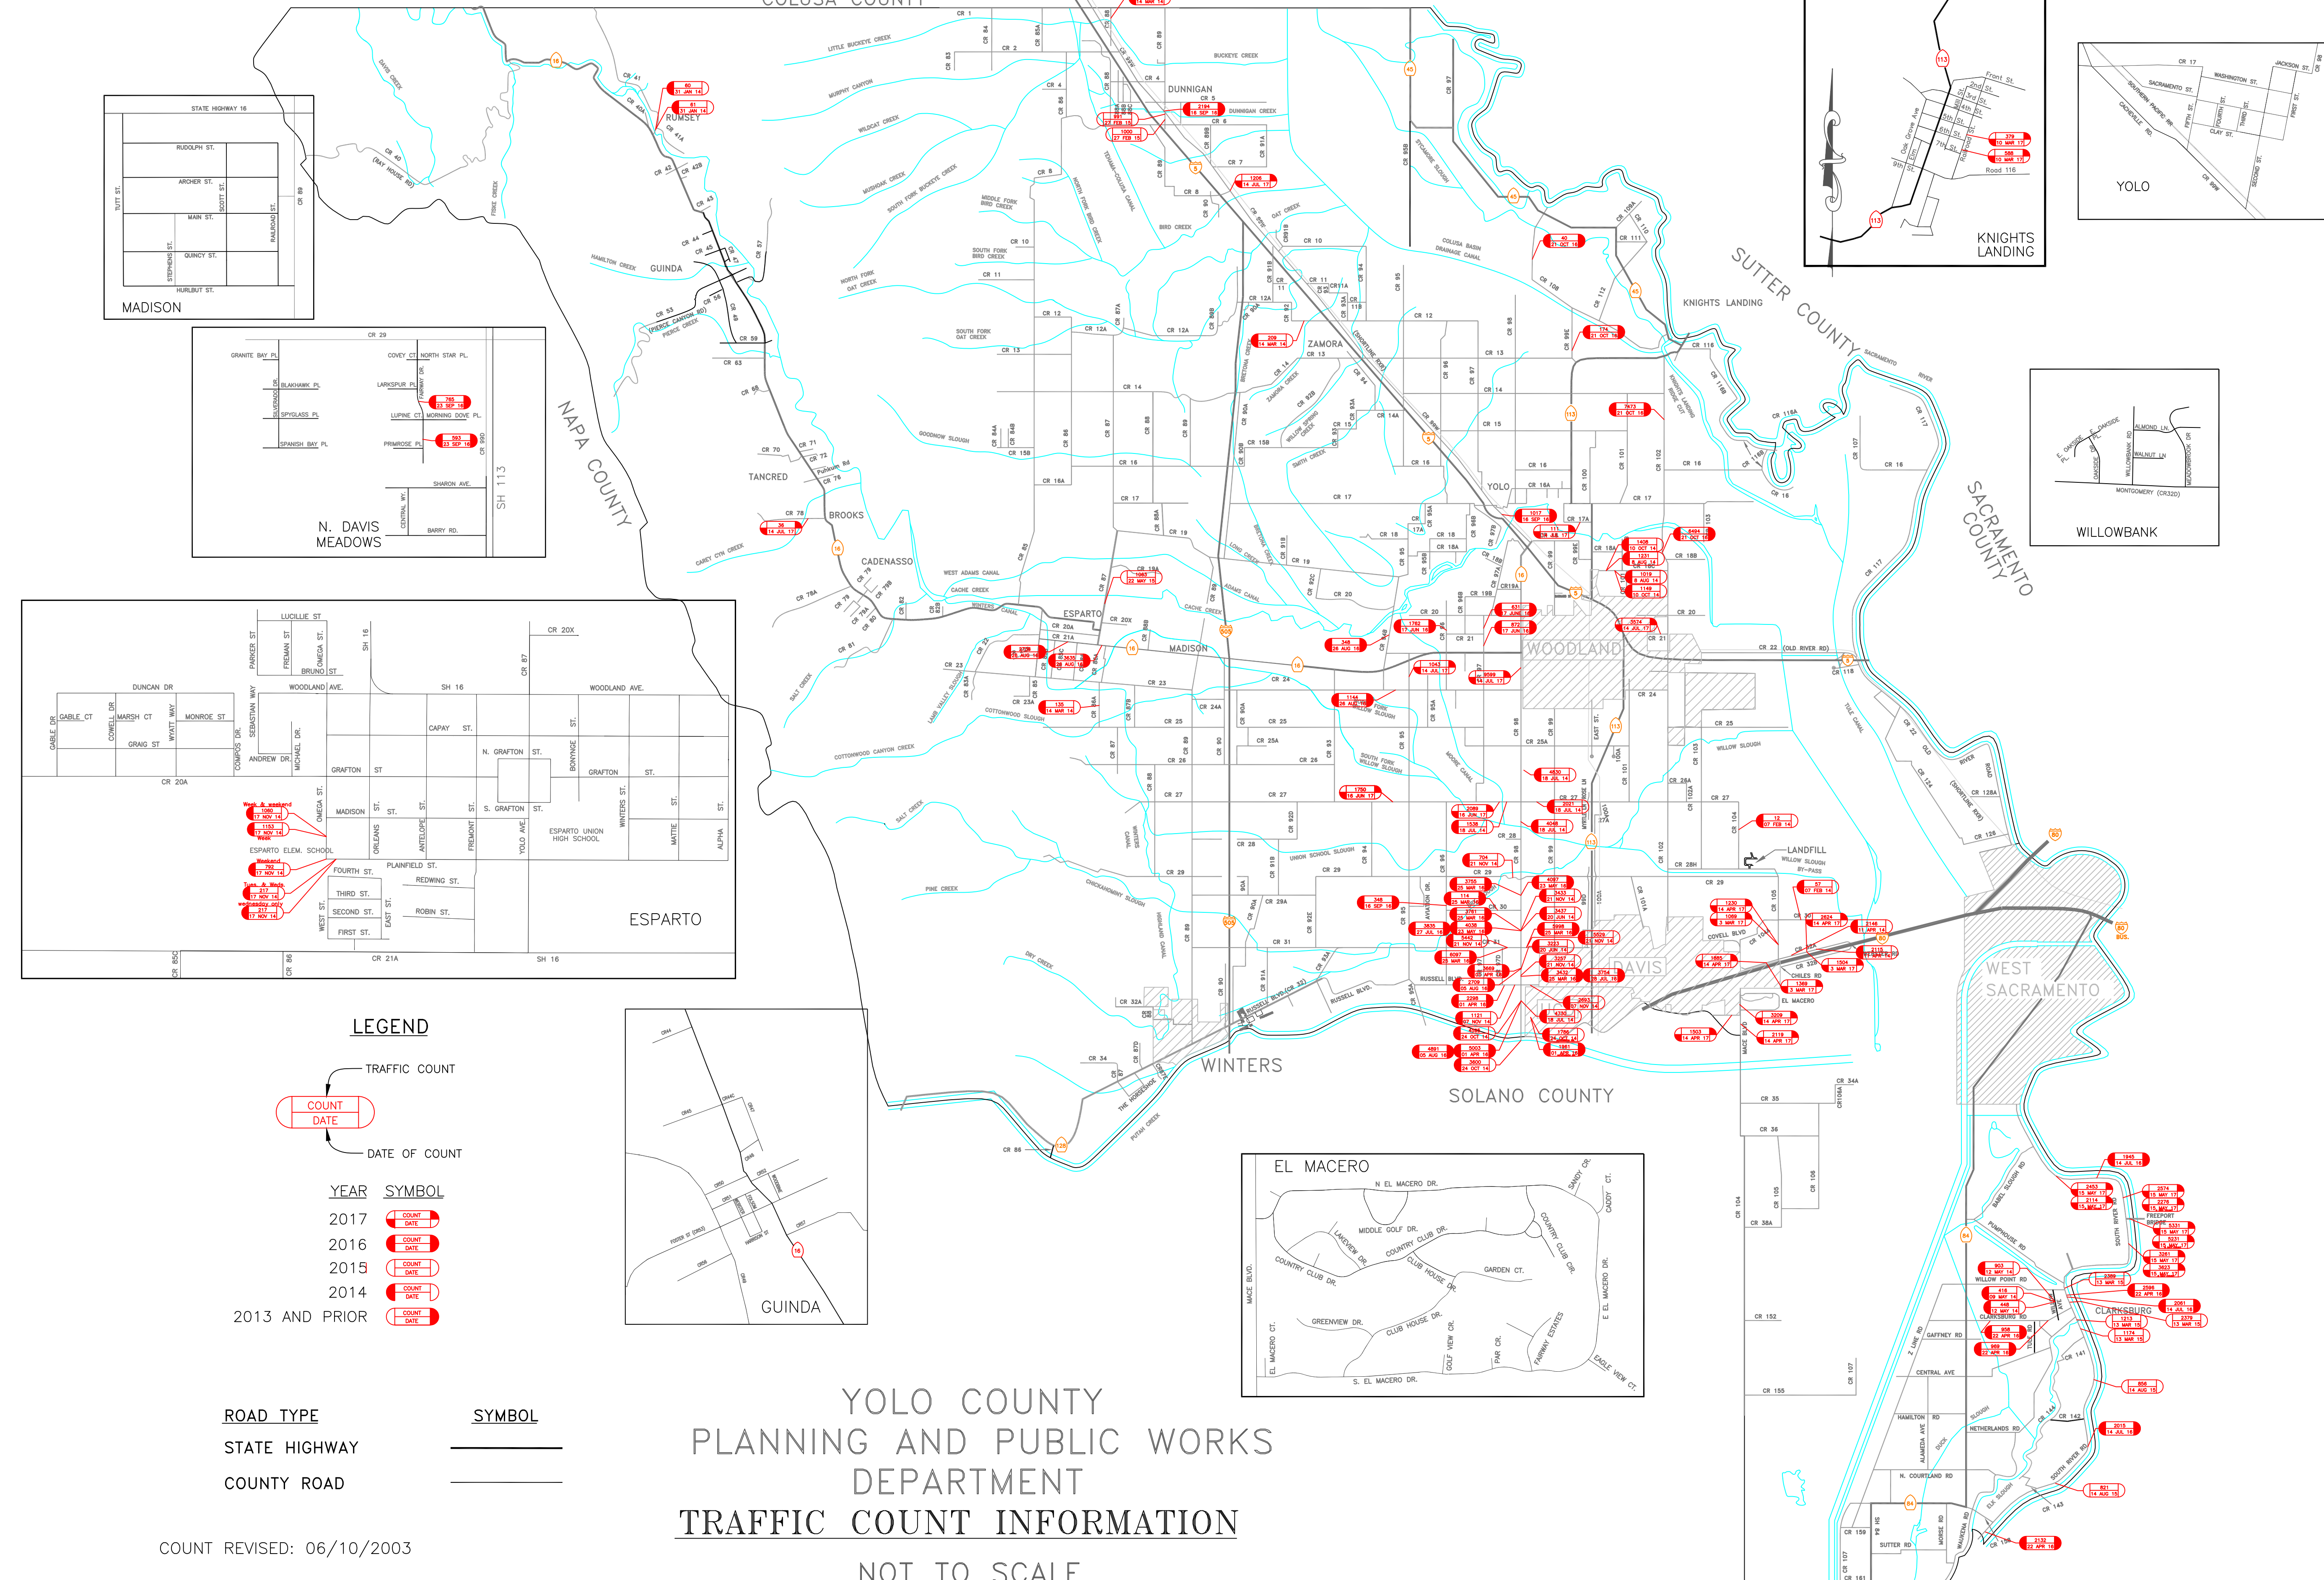

COLUSA COUNTY

LEGEND

YEAR	SYMBOL
2017	
2016	
2015	
2014	
2013 AND PRIOR	

ROAD TYPE	SYMBOL
STATE HIGHWAY	
COUNTY ROAD	

COUNT REVISED: 06/10/2003

YOLO MAP REVISED: 9/20/2007

YOLO COUNTY PLANNING AND PUBLIC WORKS DEPARTMENT TRAFFIC COUNT INFORMATION

NOT TO SCALE