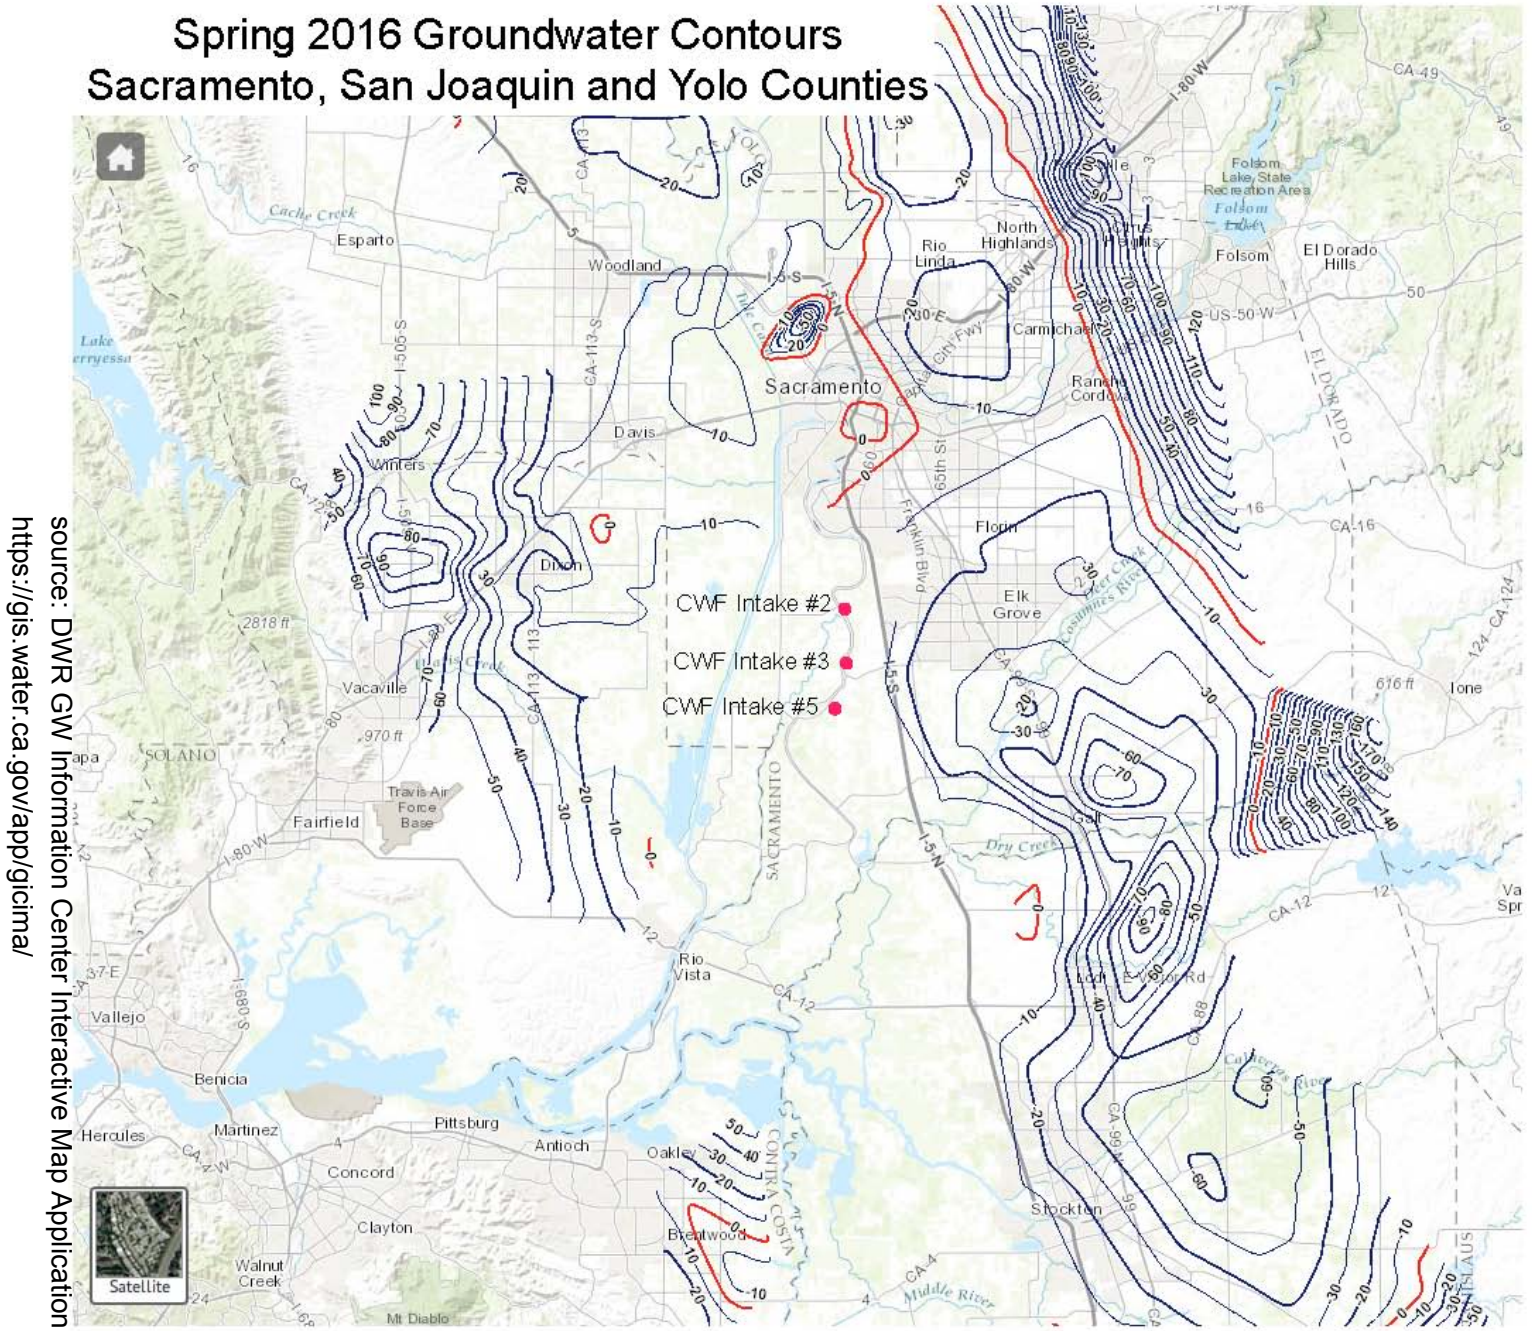

Spring 2016 Groundwater Contours Sacramento, San Joaquin and Yolo Counties

source: DWR GW Information Center Interactive Map Application
<https://gis.water.ca.gov/app/glicma/>

AquAlliance Exhibit 28