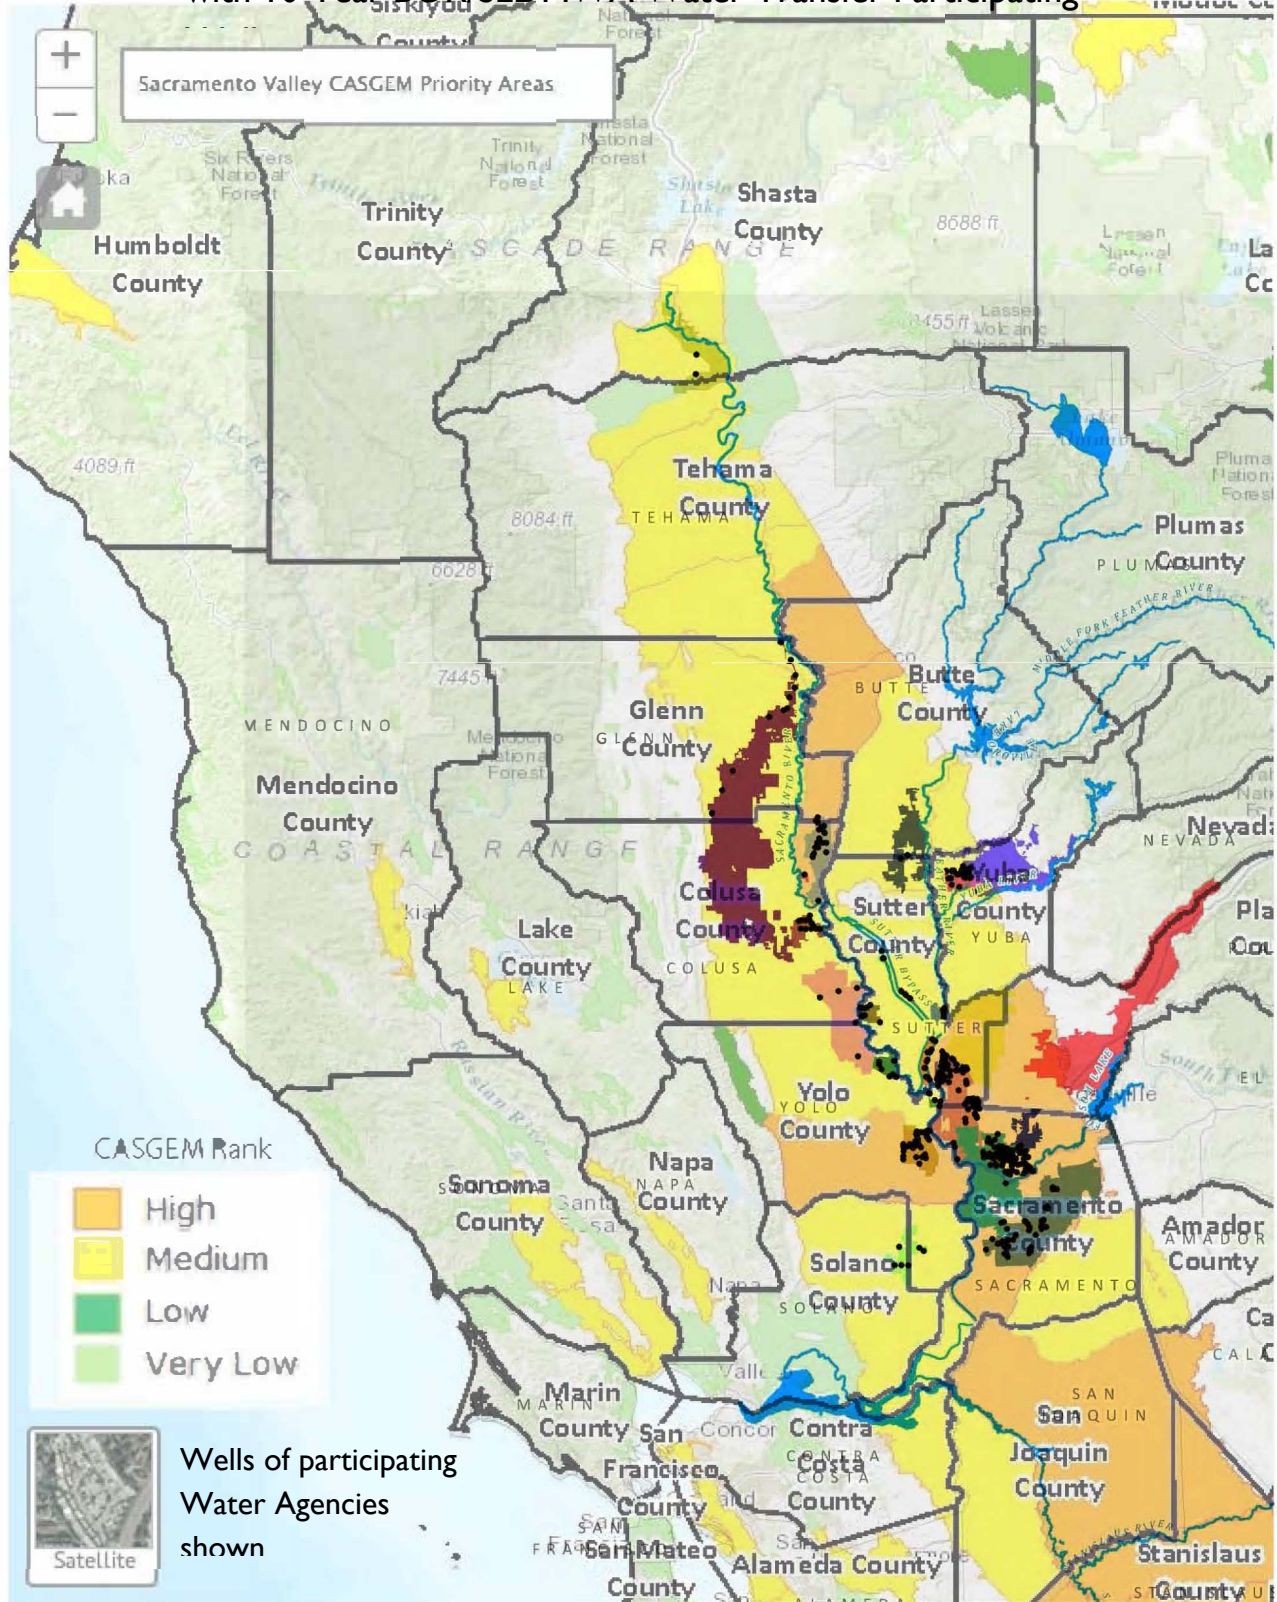

Sacramento Valley CASGEM Priority Areas
with 10-Year BOR/SLDMWA Water Transfer Participating

source: DWR GSA Interactive Map web site (http://www.water.ca.gov/groundwater/sgm/gsa_map.cfm), and 10-Year Long-Term Water Transfer