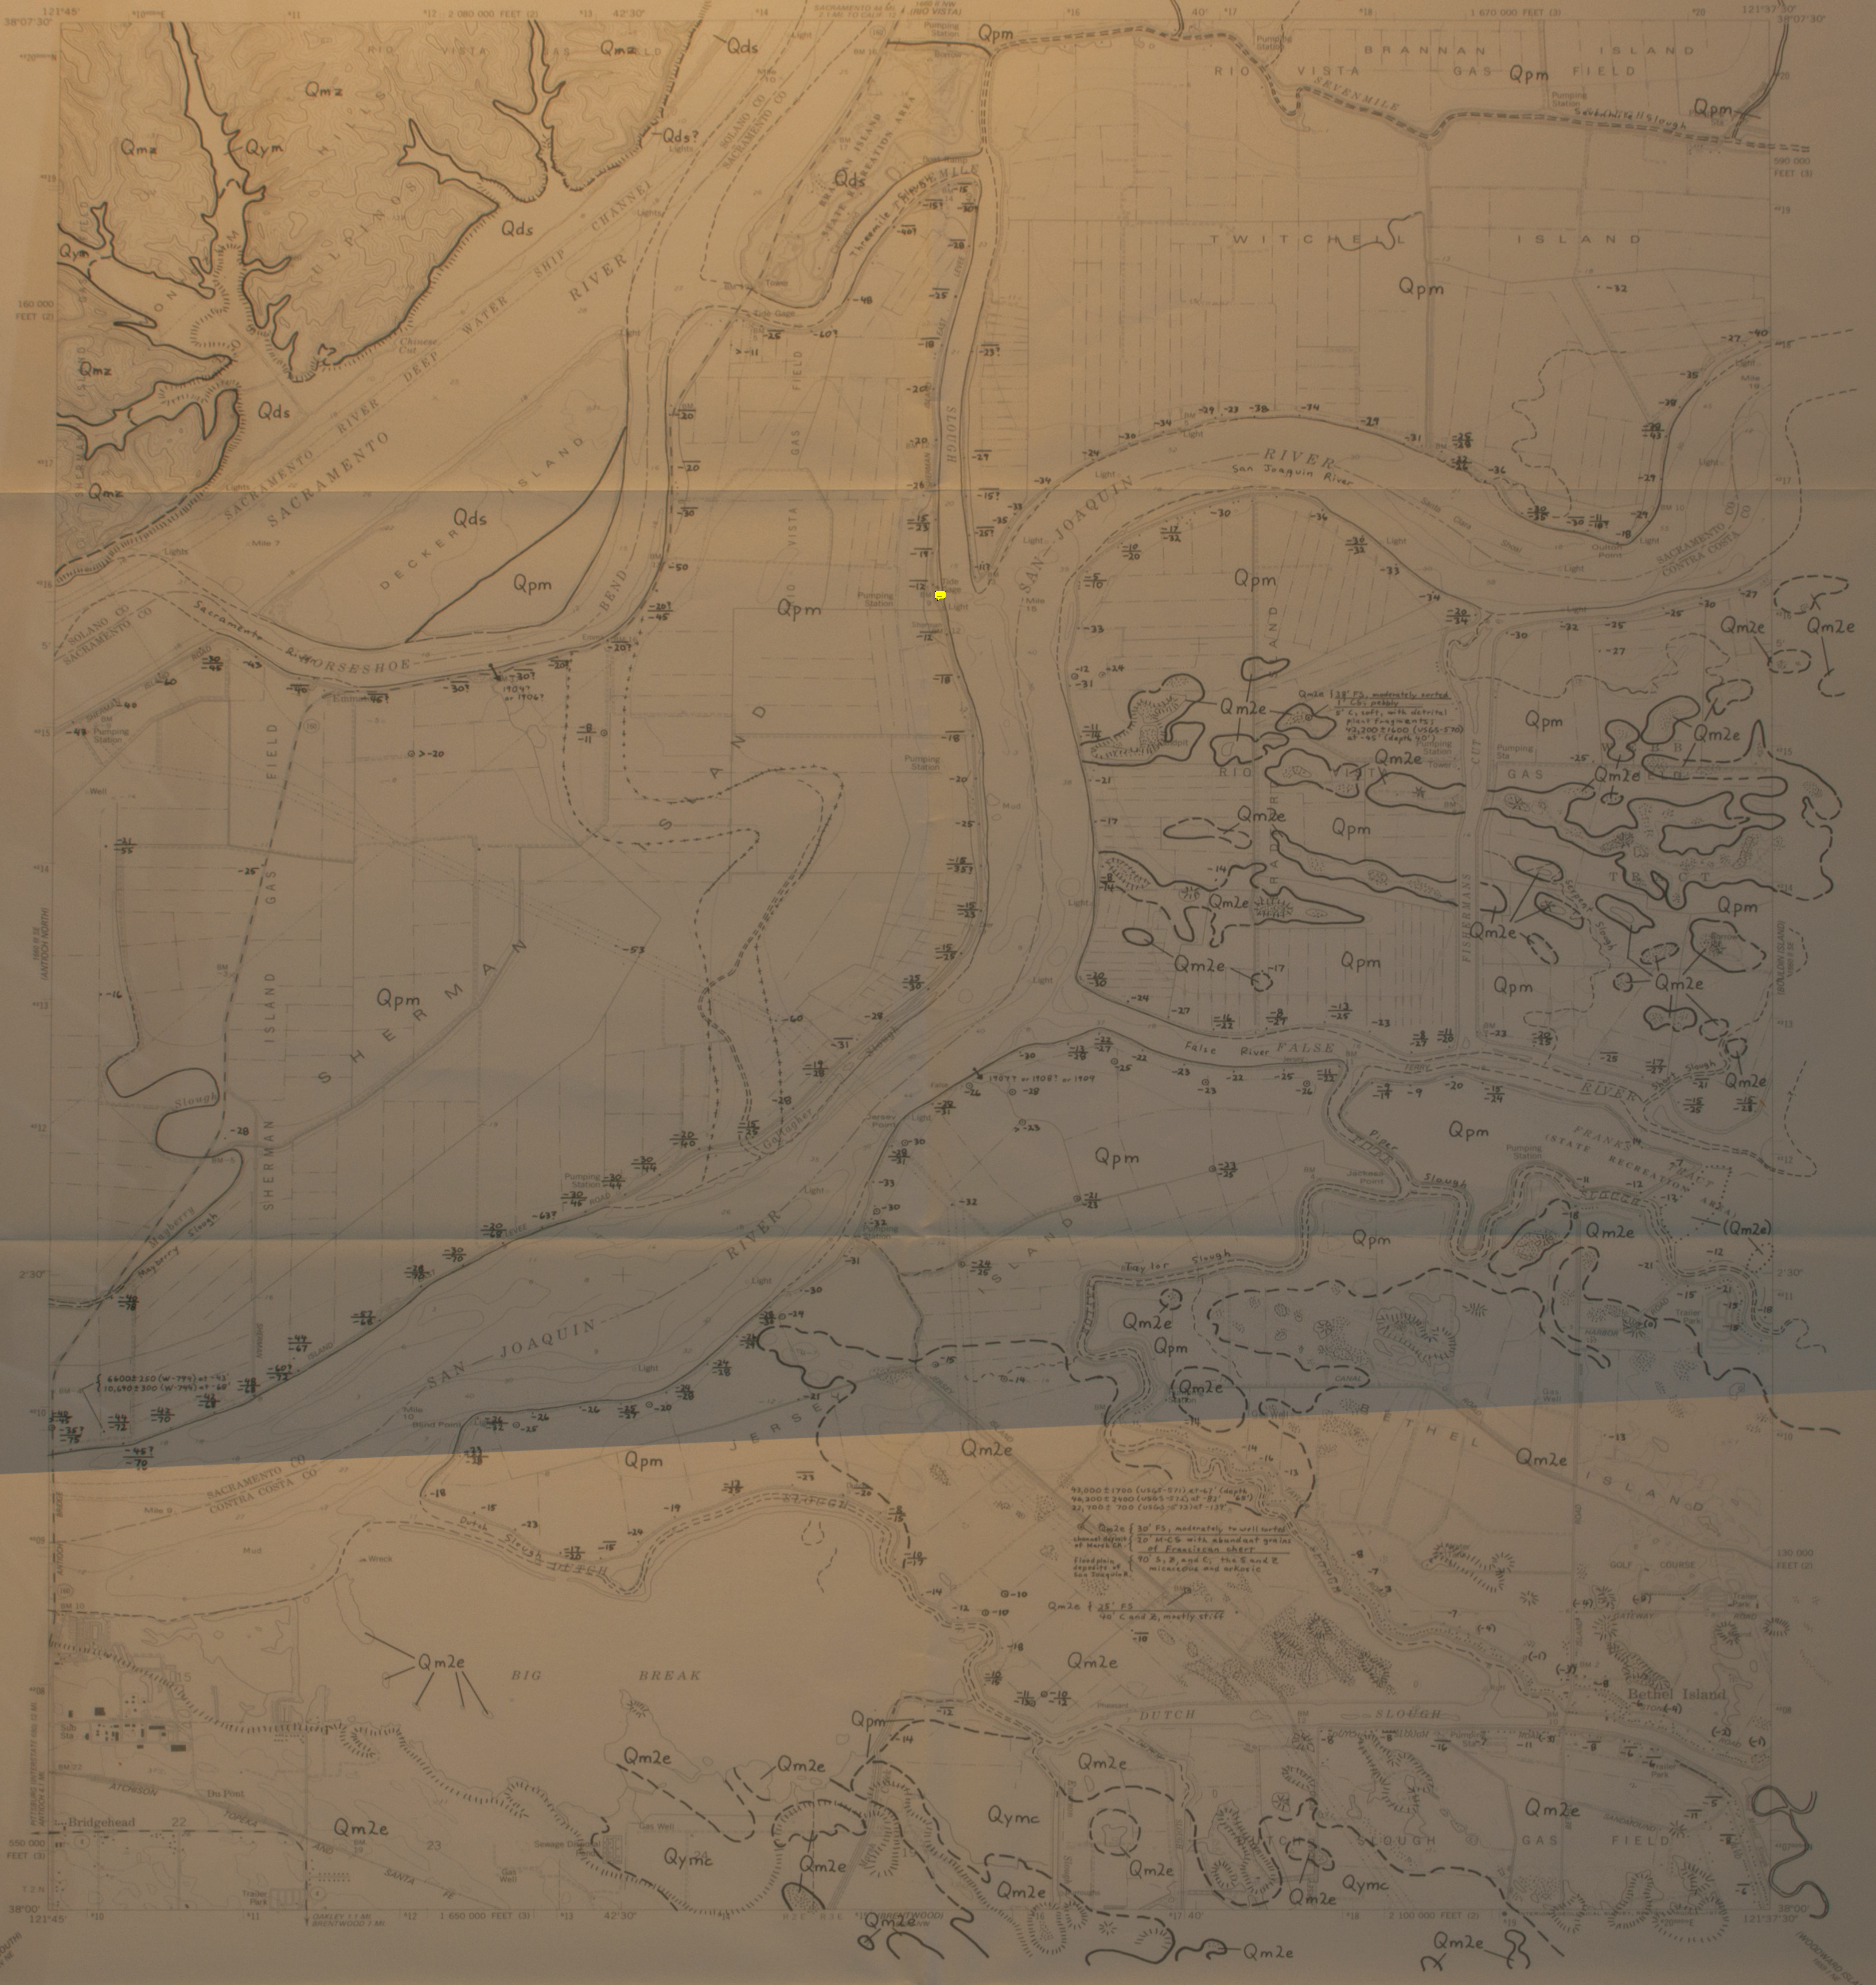

2/8/2015 Map scanned for N. Suard, ESQ of Snug Harbor  
for Delta Farmers and other local landowners

Base from U.S. Geological Survey, 1978

Geology mapped 1978-1980

See sheet 21 and accompanying pamphlet for explanation and discussion.

JERSEY ISLAND

GEOLOGIC MAPS OF THE SACRAMENTO-SAN JOAQUIN DELTA, CALIFORNIA

By  
Brian F. Atwater  
1982