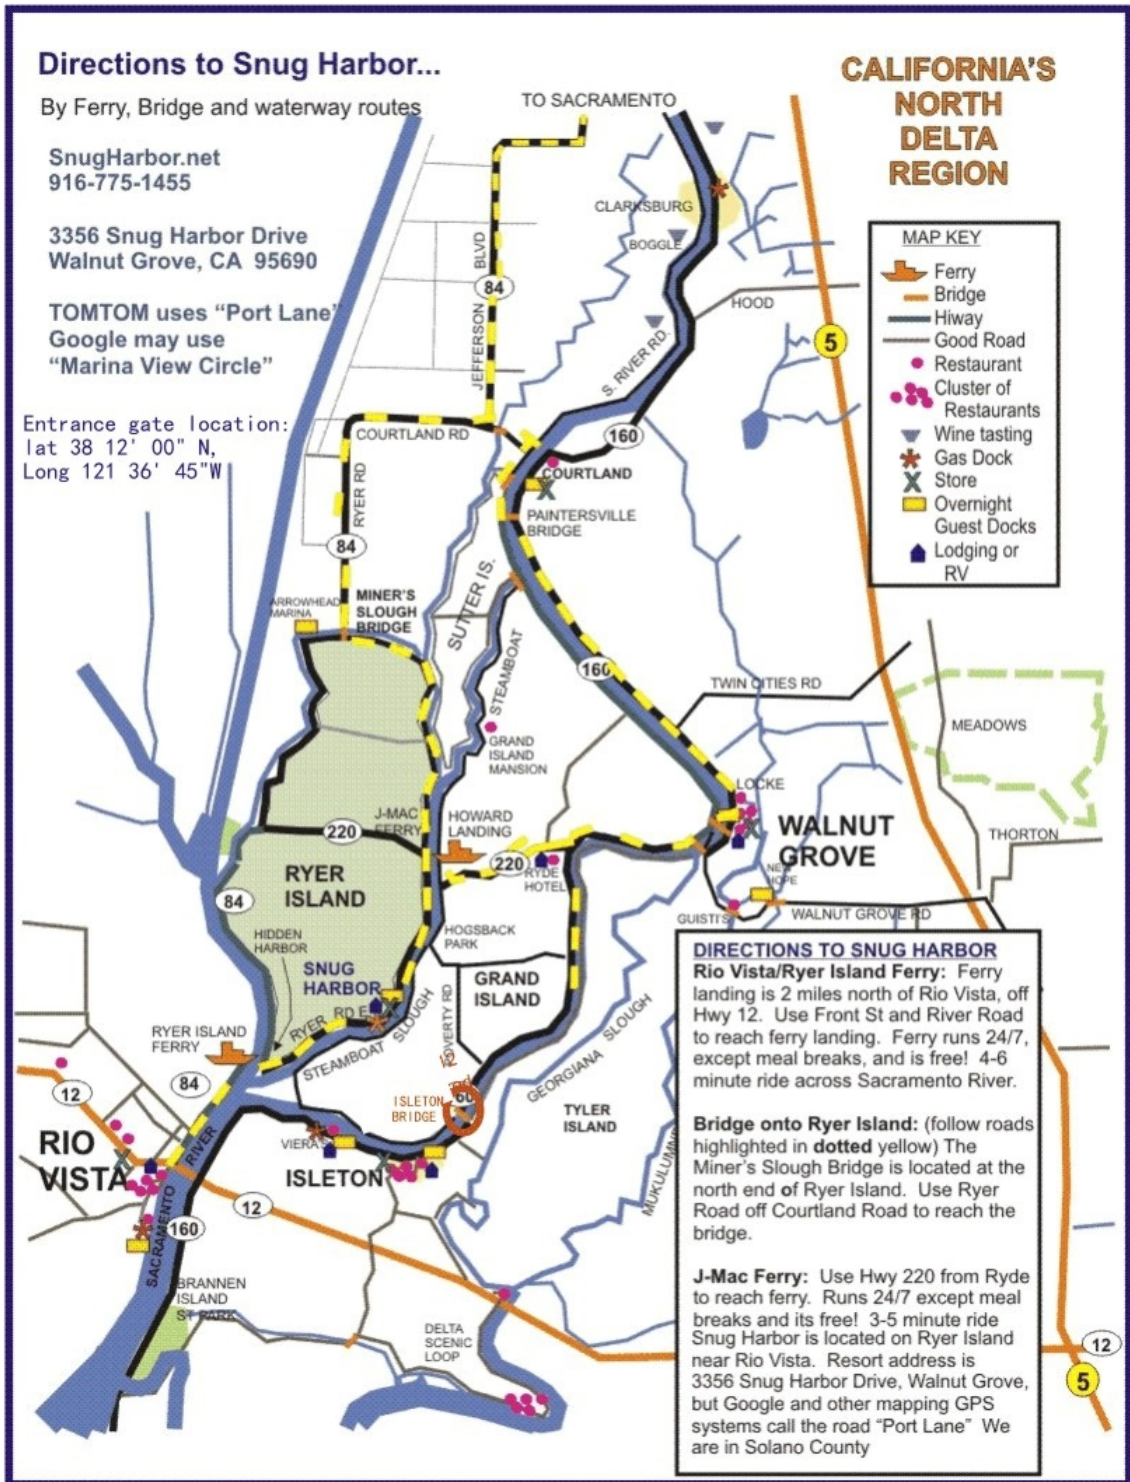

Views of Snug Harbor, Steamboat Slough and more

Snug Harbor Resort on Steamboat Slough in th 1950's

Evening on Steamboat Slough

"Snuggle Inns" over the water 1950's

View from Steamboat Slough

RYER ISLAND

GRAND ISLAND

Steamboat Slough

SNUG HARBOR

RV sites

Snuggle Inns

Snuggle Inns #5,6 & 7

Snuggle Inns #10 & 11

Snuggle Inn #9

Snuggle Inns #3 & 4

SI #1

SI #2

2014 Rich Turner photo

7/14/2016 caught off the dock at
RV site 10 at Snug Harbor on
Steamboat Slough!