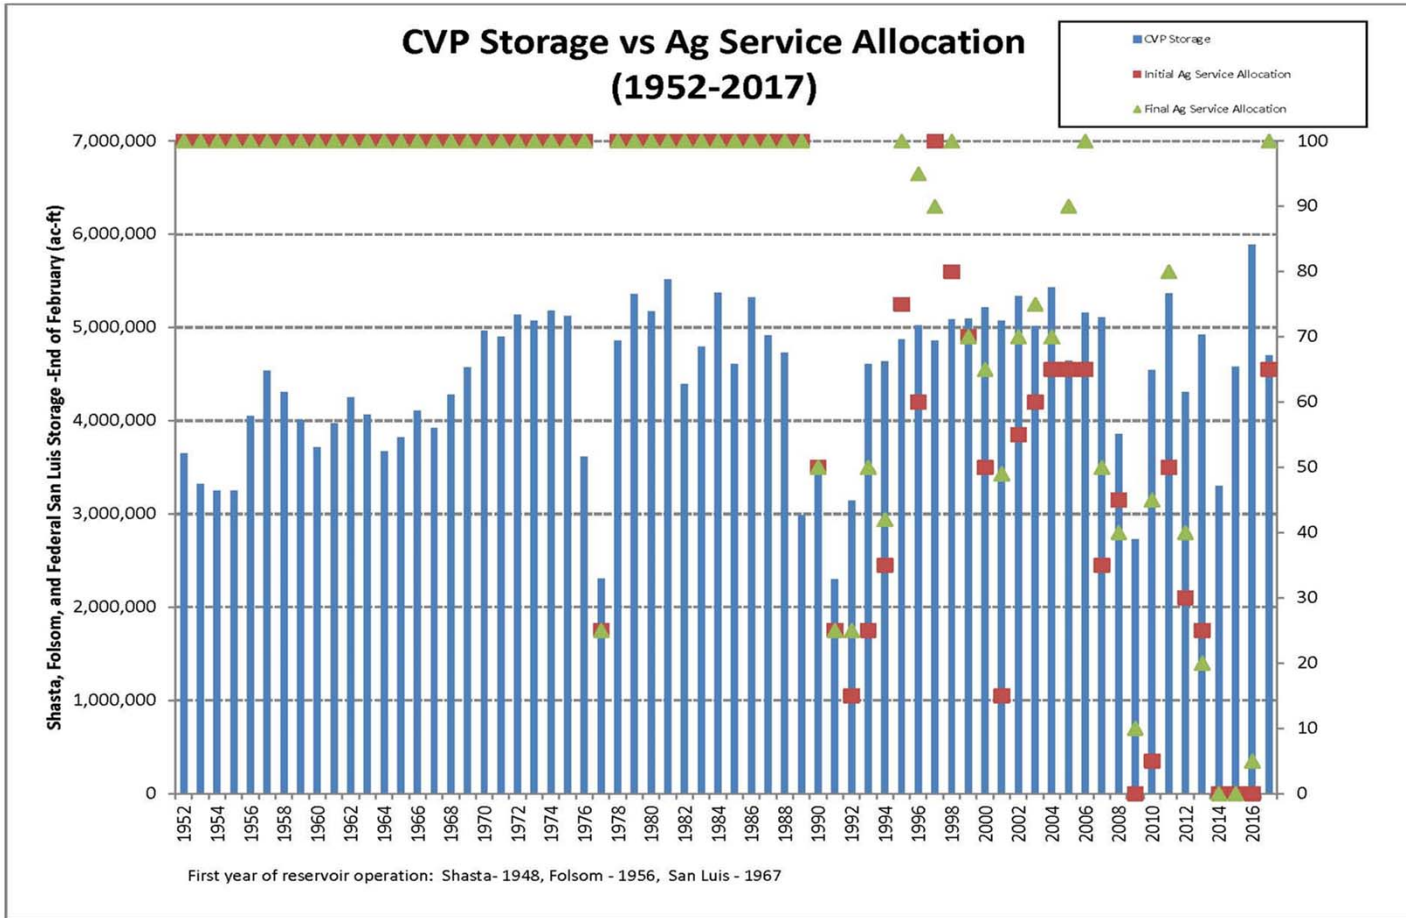

San Luis & Delta-Mendota Water Authority

California WaterFix Petition Hearing, Part 2
Testimony of Jason Peltier

California is 100 million acres.

9 million acres are irrigated farmland.

Of those, 3 million acres receive some portion of their water through the Delta.

The SLDMWA delivers water to districts serving 1.2 million acres, 2 million people and 180,000 acres of wetlands.

SAN LUIS & DELTA-MENDOTA WATER AUTHORITY MEMBER AGENCIES

T. Boardman, SLDMWA
6/15/2017