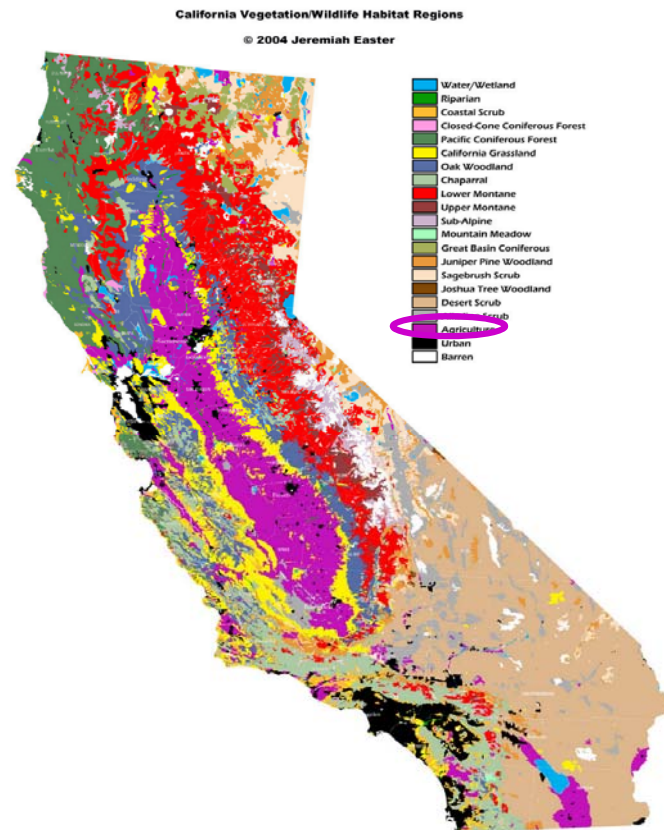

San Luis & Delta-Mendota Water Authority

California WaterFix Petition Hearing, Part 2
Testimony of Jason Peltier

California is 100 million acres.

9 million acres are irrigated farmland.

Of those, 3 million acres receive some portion of their water through the Delta.

The SLDMWA delivers water to districts serving 1.2 million acres, 2 million people and 180,000 acres of wetlands.

SAN LUIS & DELTA-MENDOTA WATER AUTHORITY MEMBER AGENCIES

T. Boardman, SLDMWA
6/15/2017