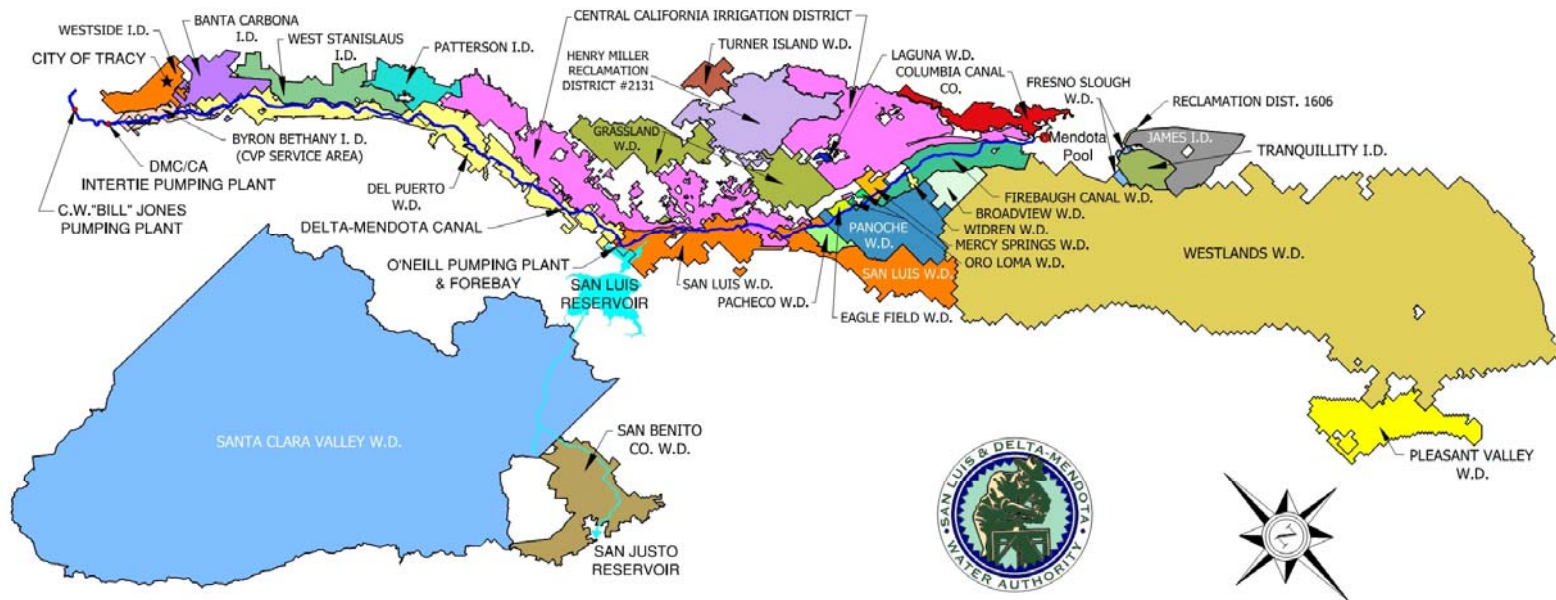

San Luis & Delta-Mendota Water Authority

California WaterFix Petition Hearing, Part 2
Testimony of Jason Peltier

California is 100 million acres.

9 million acres are irrigated farmland.

Of those, 3 million acres receive some portion of their water through the Delta.

The SLDMWA delivers water to districts serving 1.2 million acres, 2 million people and 180,000 acres of wetlands.

SAN LUIS & DELTA-MENDOTA WATER AUTHORITY MEMBER AGENCIES

T. Boardman, SLDMWA
6/15/2017