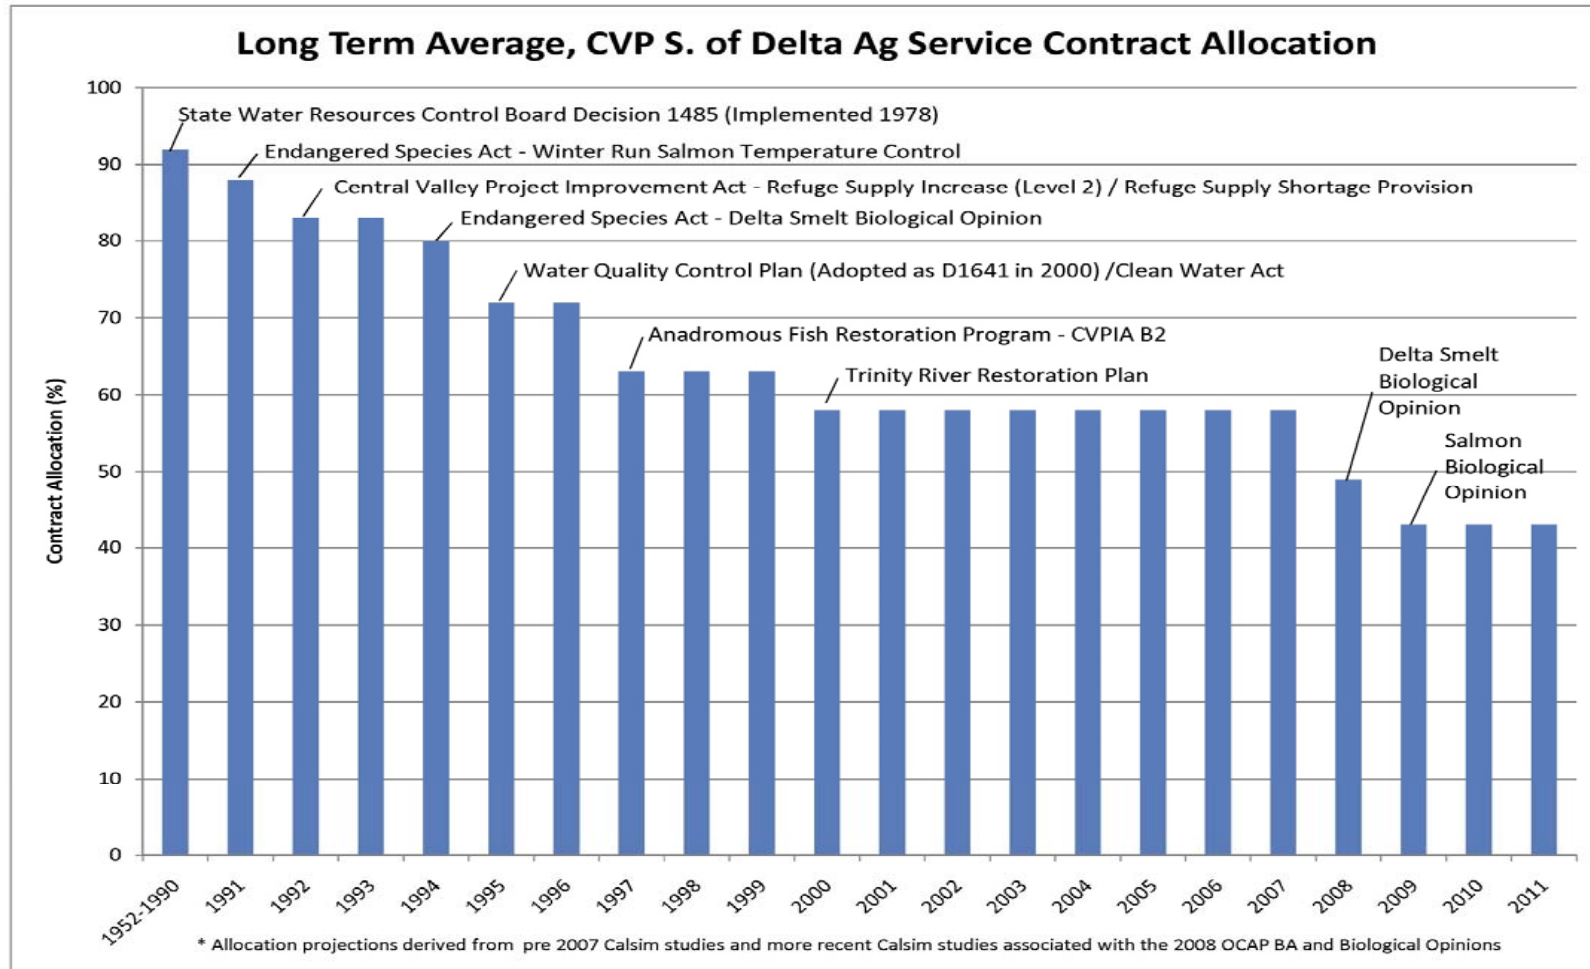

San Luis & Delta-Mendota Water Authority

California WaterFix Petition Hearing, Part 2
Testimony of Jason Peltier

California is 100 million acres.

9 million acres are irrigated farmland.

Of those, 3 million acres receive some portion of their water through the Delta.

The SLDMWA delivers water to districts serving 1.2 million acres, 2 million people and 180,000 acres of wetlands.

SAN LUIS & DELTA-MENDOTA WATER AUTHORITY MEMBER AGENCIES

T. Boardman, SLDMWA
6/15/2017