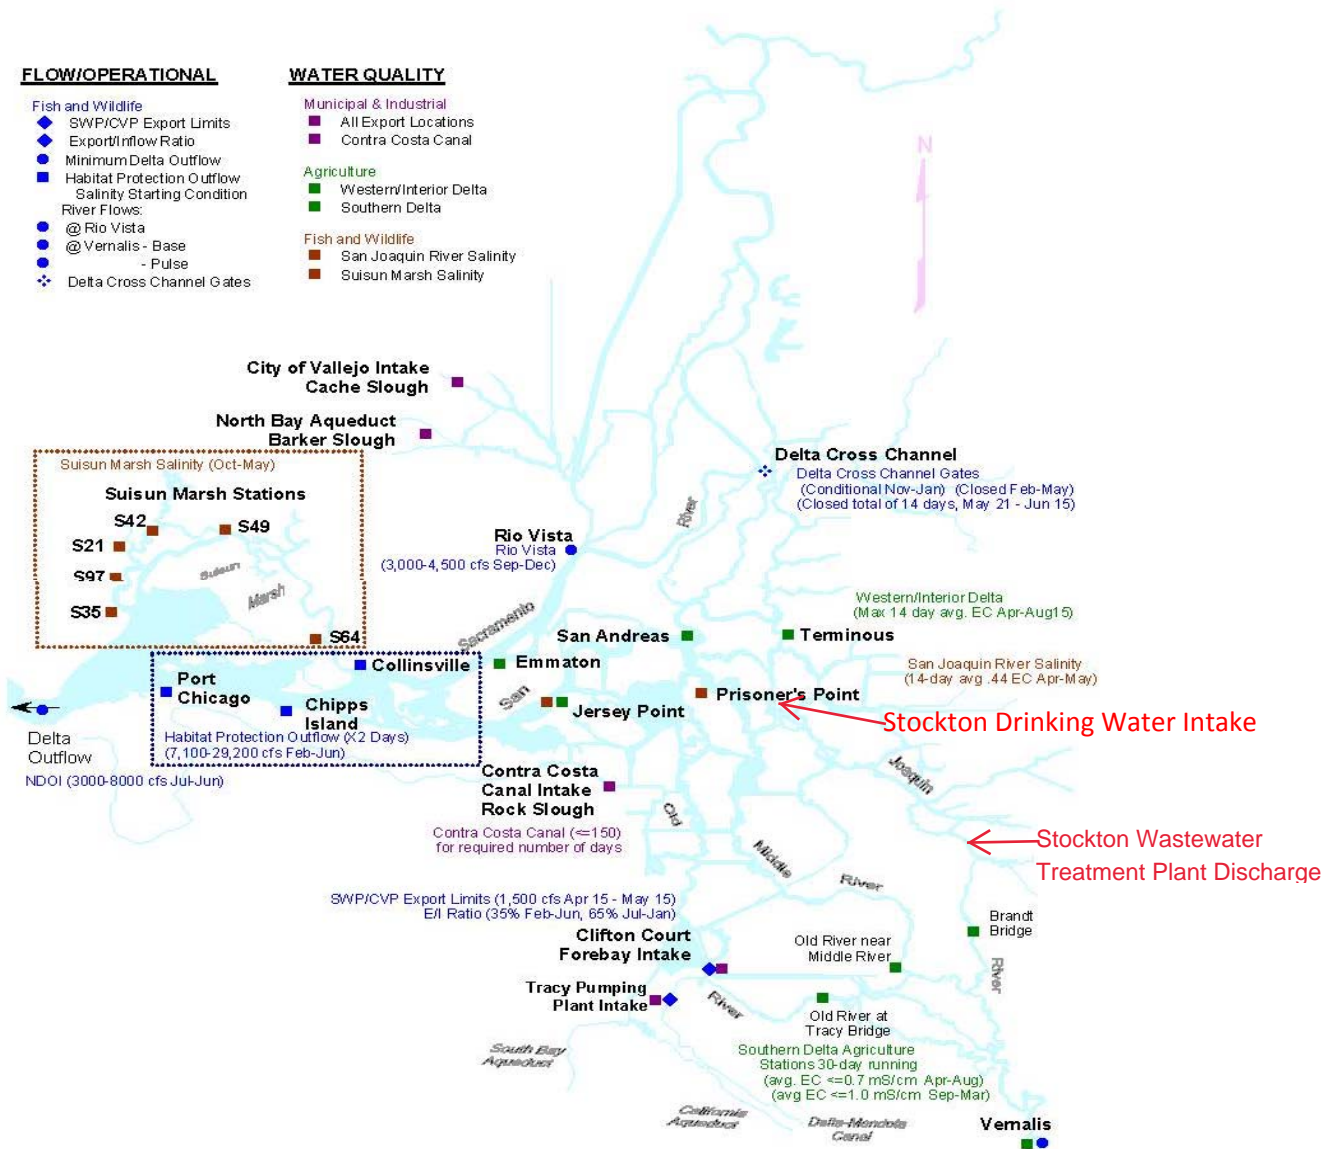

Figure 2 - D-1641 Bay Delta Standards Locations

D-1641 BAY-DELTA STANDARDS STATIONS

Operations Compliance and Studies Section

Revised 5/7/2002

Preliminary: Subject to Revision