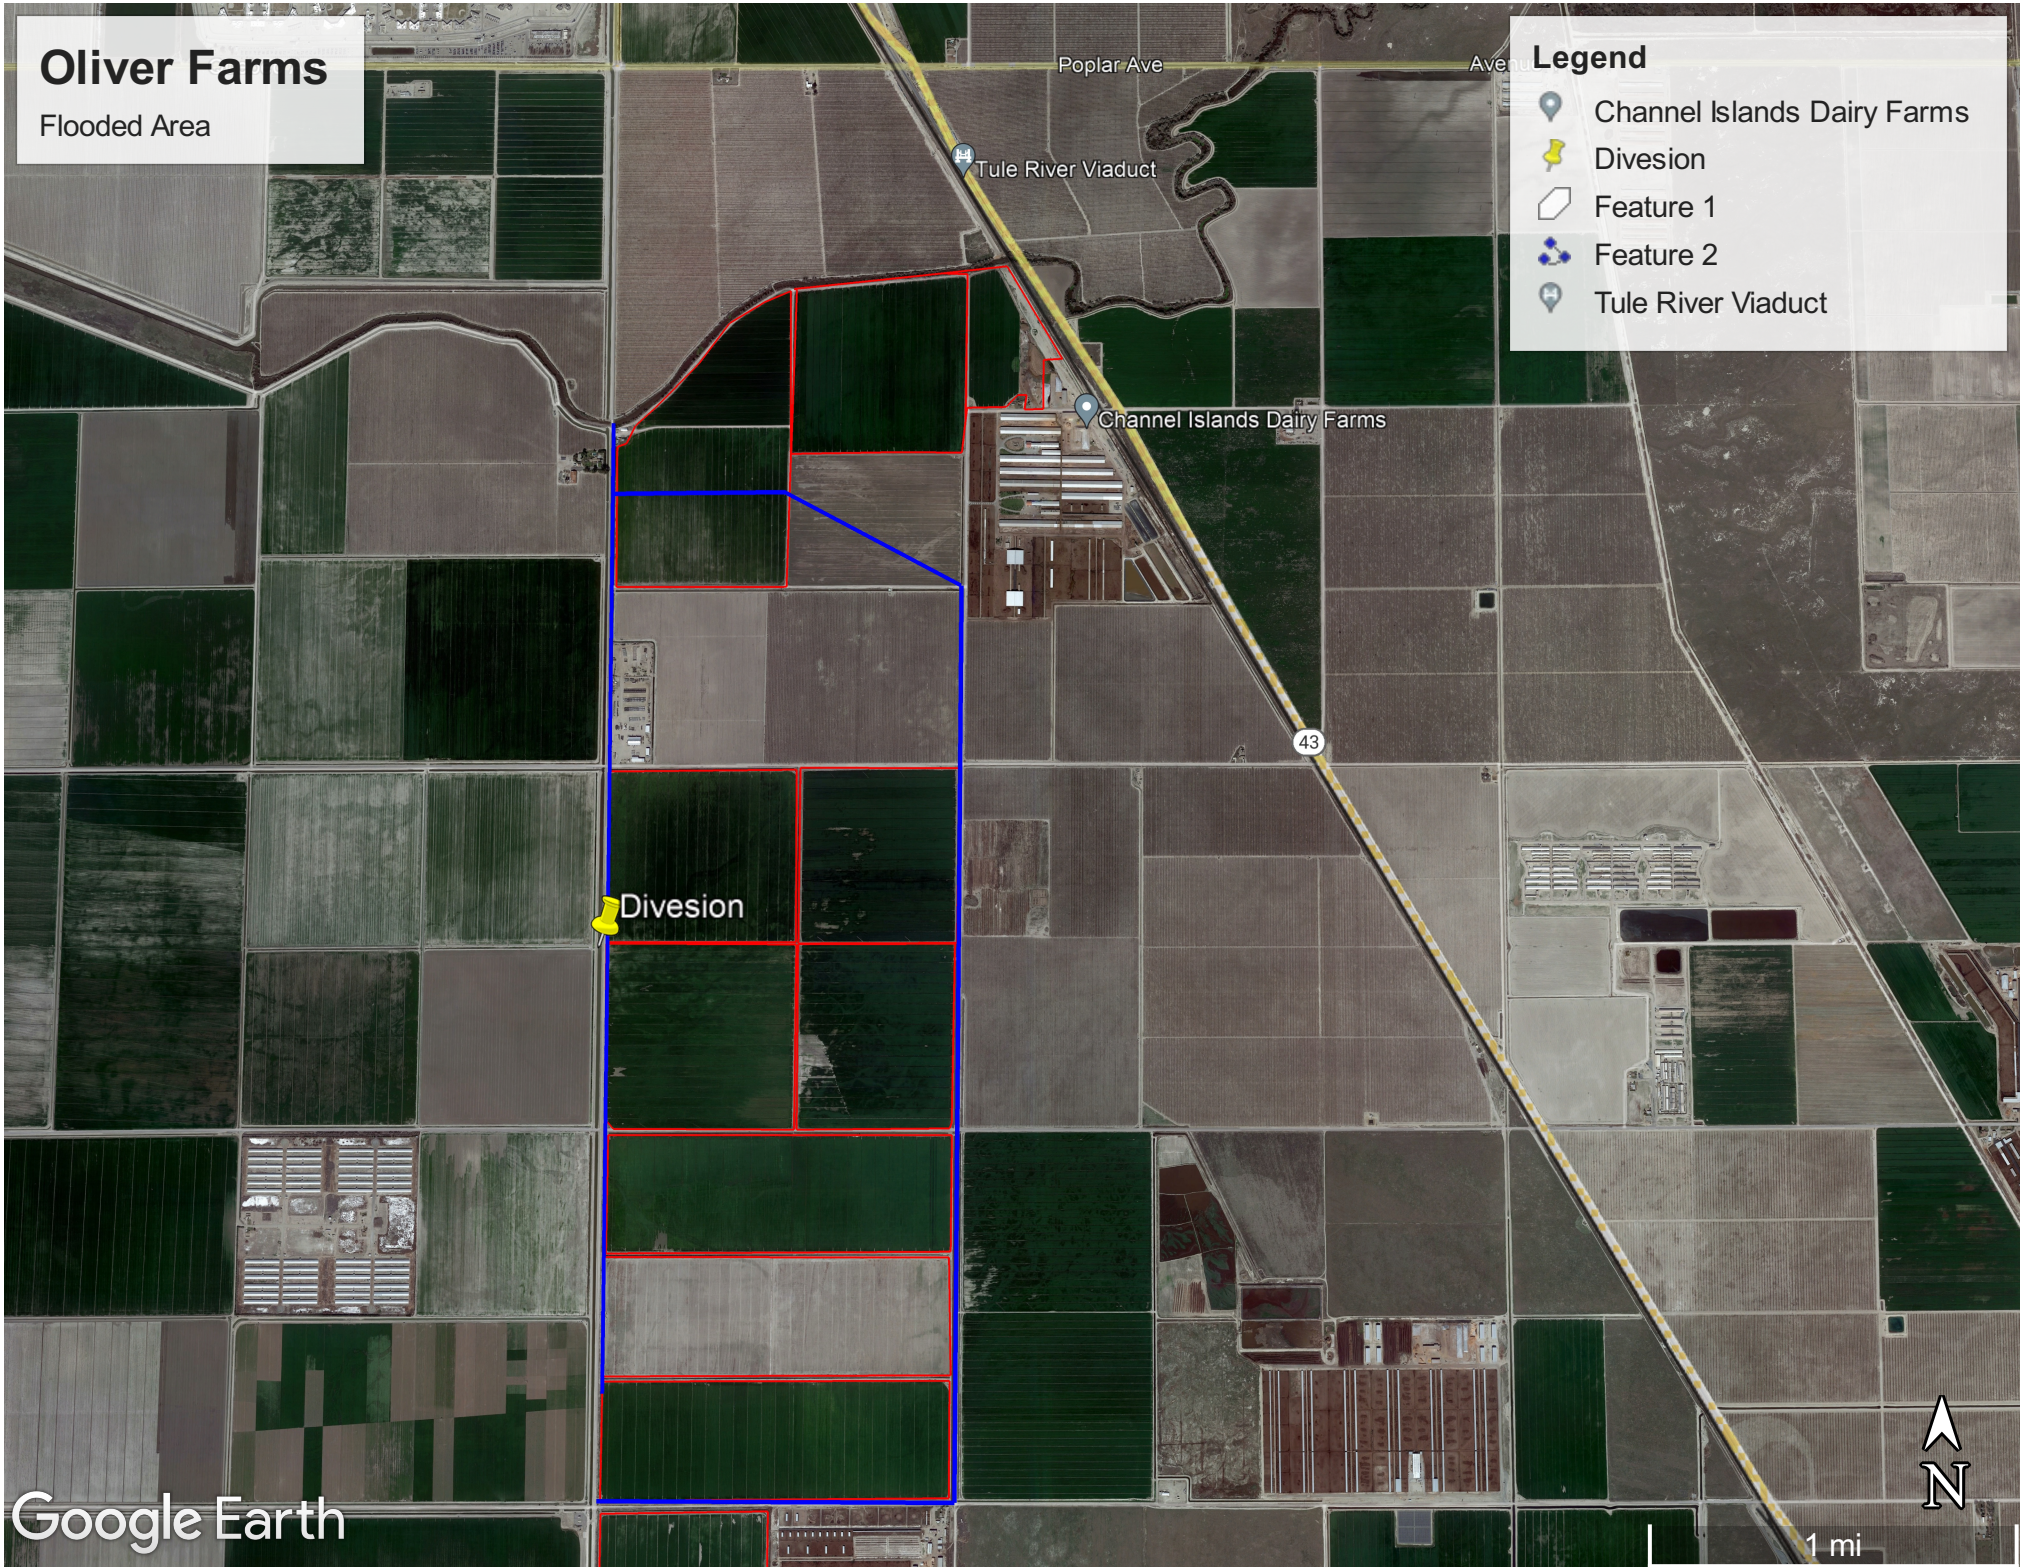

# Oliver Farms

Flooded Area

## Legend

-  Channel Islands Dairy Farms
-  Divesion
-  Feature 1
-  Feature 2
-  Tule River Viaduct

Poplar Ave

Ave

Tule River Viaduct

Channel Islands Dairy Farms

43

Divesion

Google Earth

1 mi