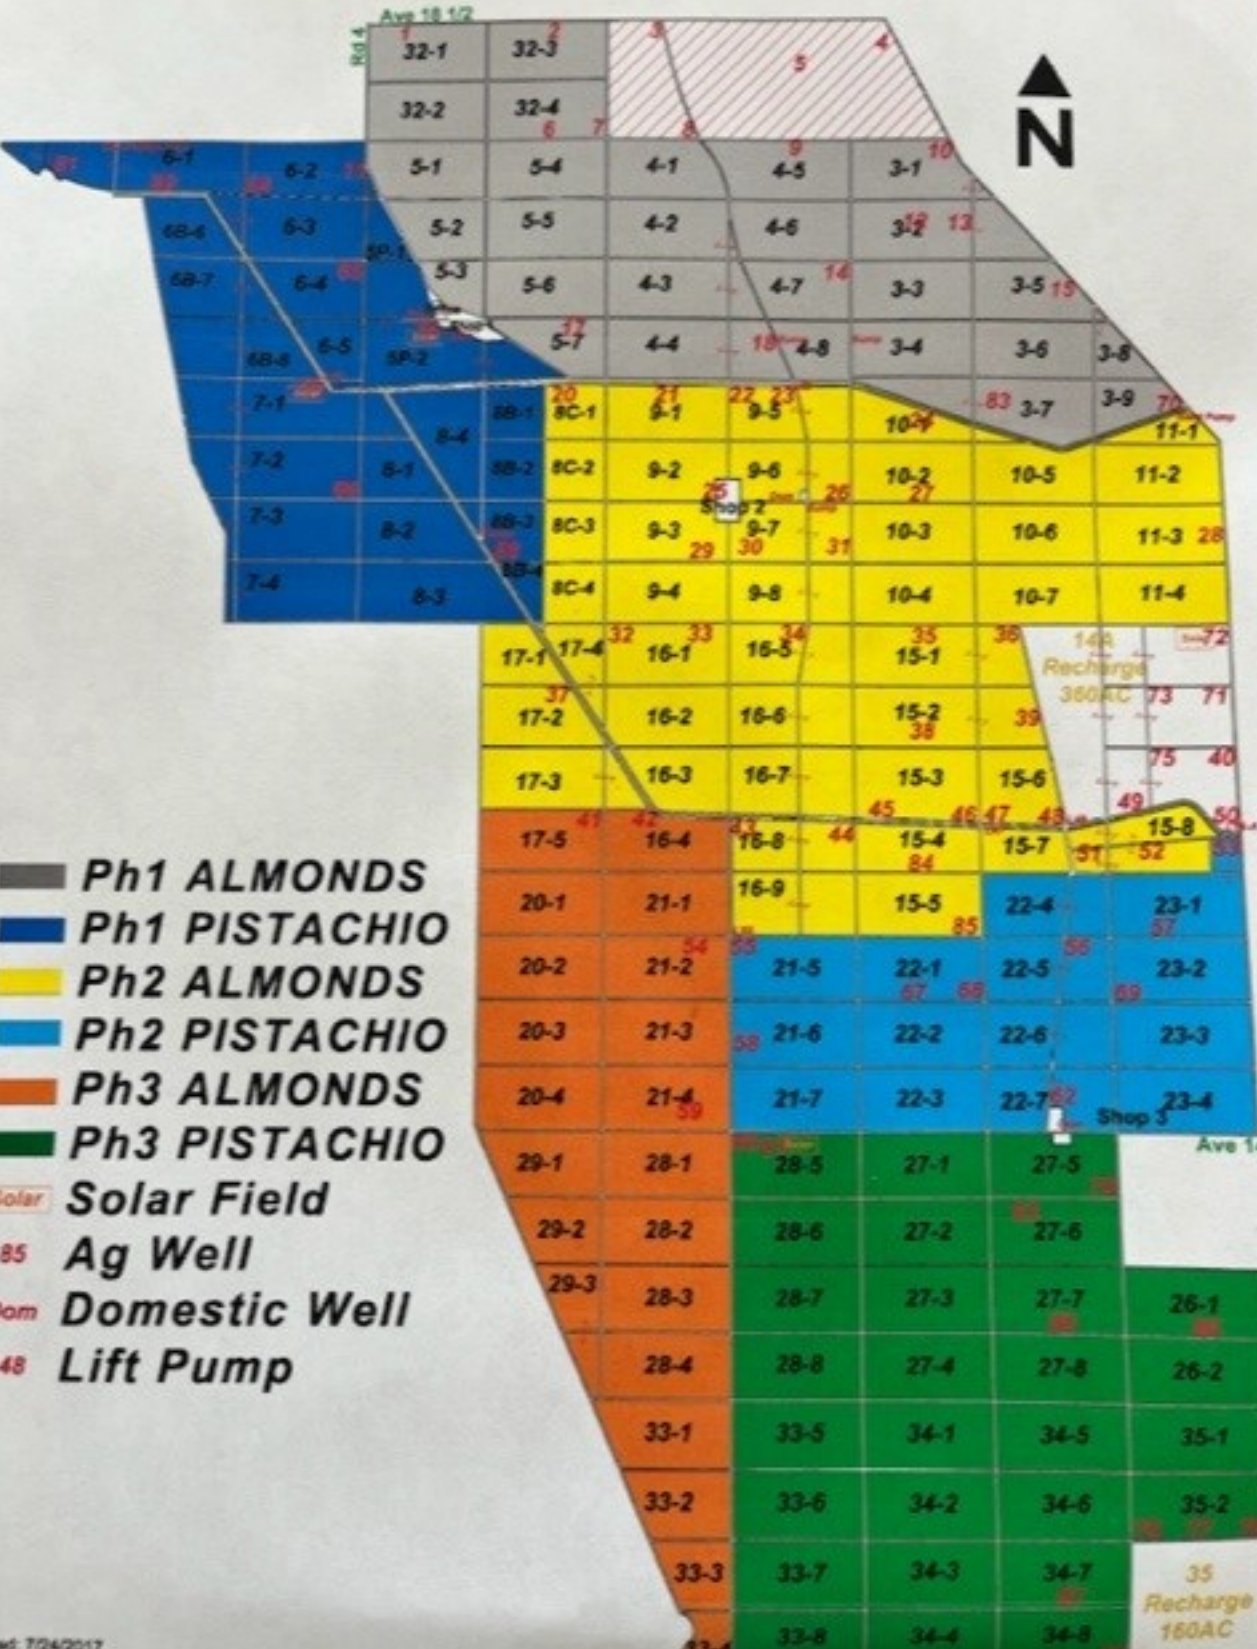

804 Ave 18 1/2

-  Ph1 ALMONDS
-  Ph1 PISTACHIO
-  Ph2 ALMONDS
-  Ph2 PISTACHIO
-  Ph3 ALMONDS
-  Ph3 PISTACHIO
-  Solar
-  Ag Well
-  Domestic Well
-  Lift Pump