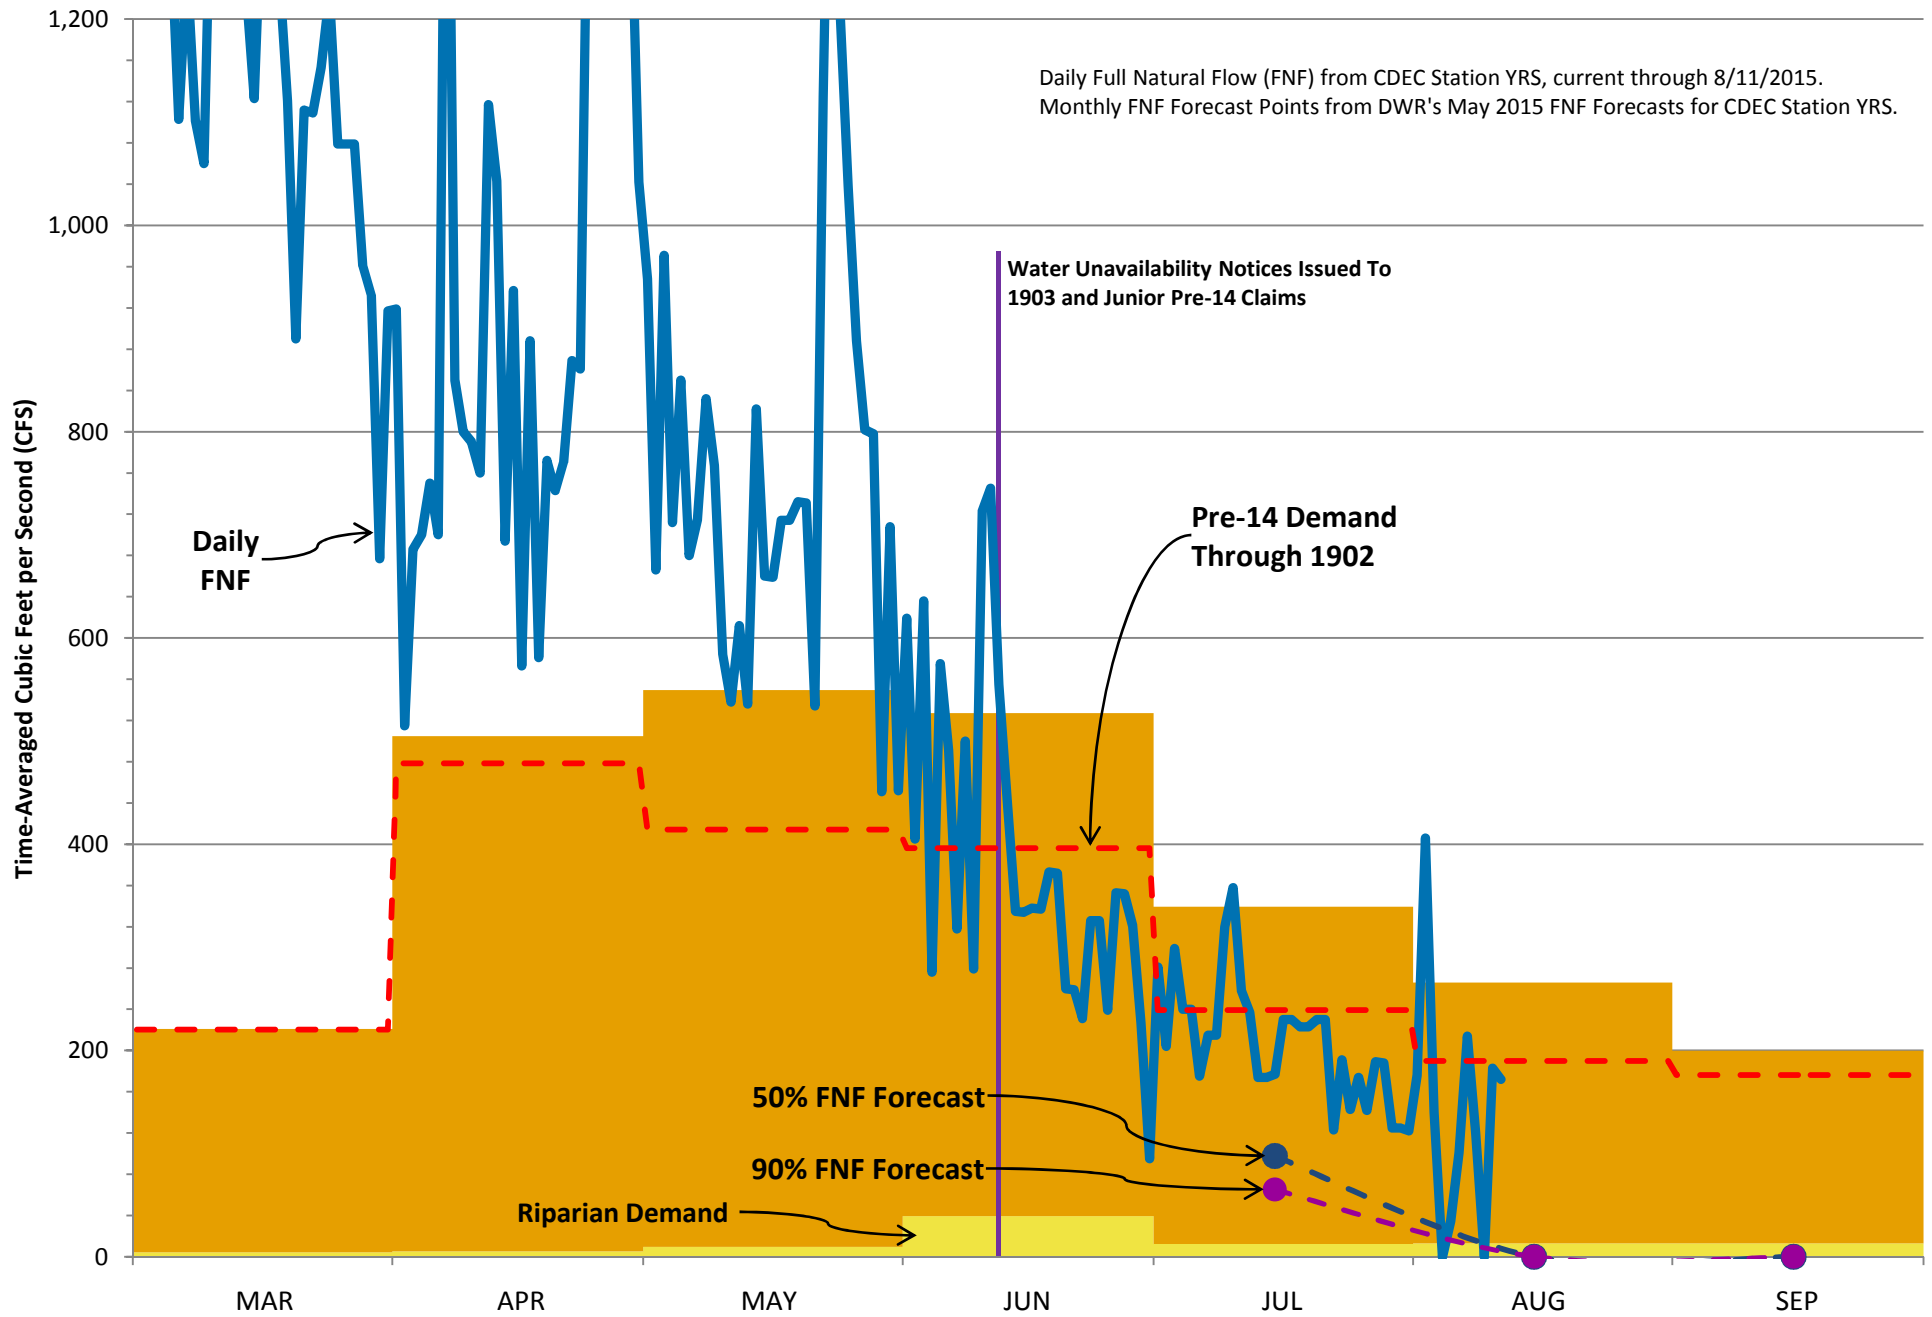

2015 Yuba R. Watershed To Feather R. Senior Supply/Demand

BOUNDARY FOR YUBA RIVER TO FEATHER RIVER SUPPLY/DEMAND ANALYSIS

Content may not reflect National Geographic's current map policy. Sources: National Geographic, Esri, DeLorme, HERE, UNEP-WCMC, USGS, NASA, ESA, METI, NRCAN, GEBCO, NOAA, increment P Corp.