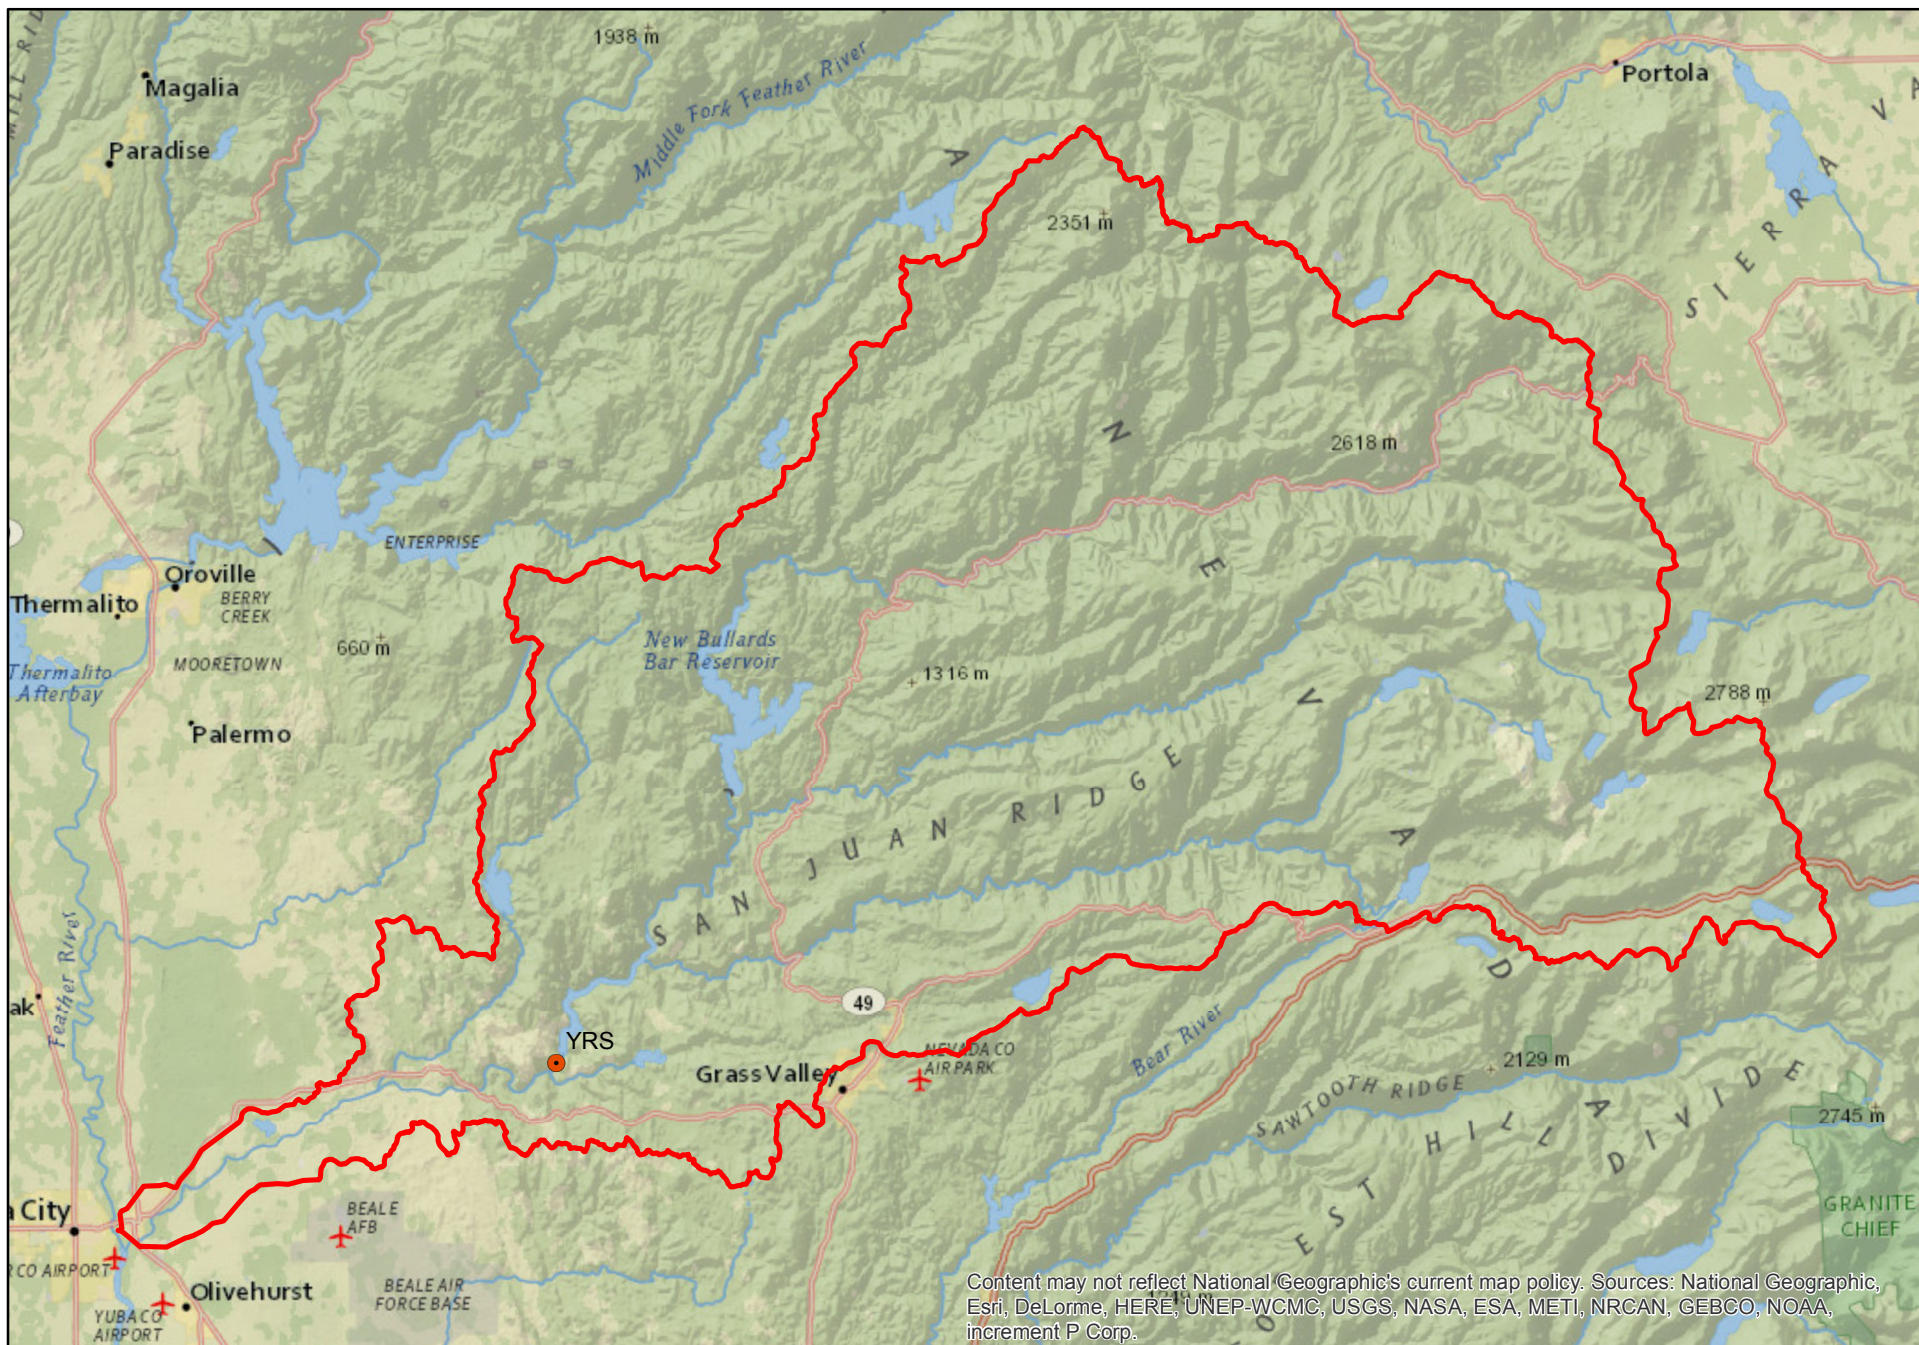

2015 Yuba R. Watershed To Feather R. Senior Supply/Demand

BOUNDARY FOR YUBA RIVER TO FEATHER RIVER SUPPLY/DEMAND ANALYSIS

Content may not reflect National Geographic's current map policy. Sources: National Geographic, Esri, DeLorme, HERE, UNEP-WCMC, USGS, NASA, ESA, METI, NRCAN, GEBCO, NOAA, increment P Corp.