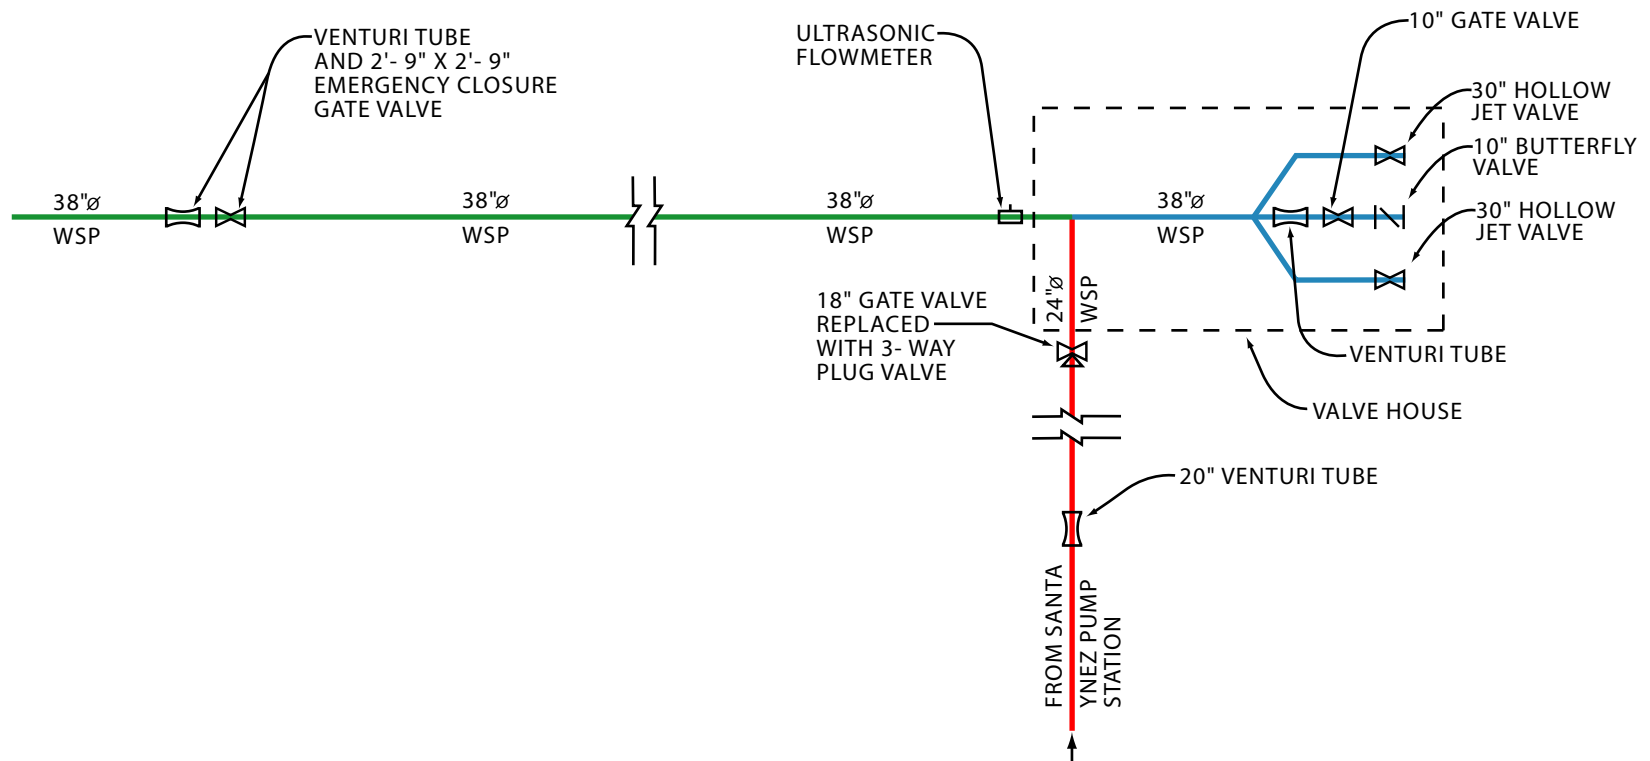

1126-24OutletWorksSchematicDiagram.ai

LAKE CACHUMA

Base diagram by USBR.

CENTRAL COAST WATER AUTHORITY  
**BRADBURY DAM OUTLET WORKS SCHEMATIC DIAGRAM**