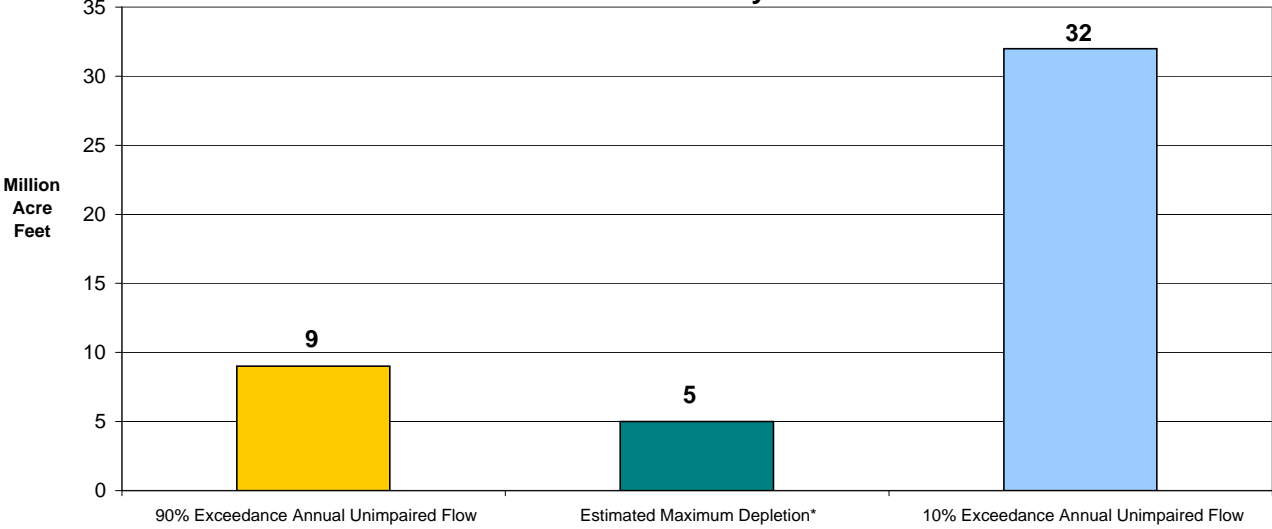

Exhibit WDCWA 111

Sacramento Valley

Delta Watershed

*Estimated Maximum Annual Depletion does not include areas above reservoirs