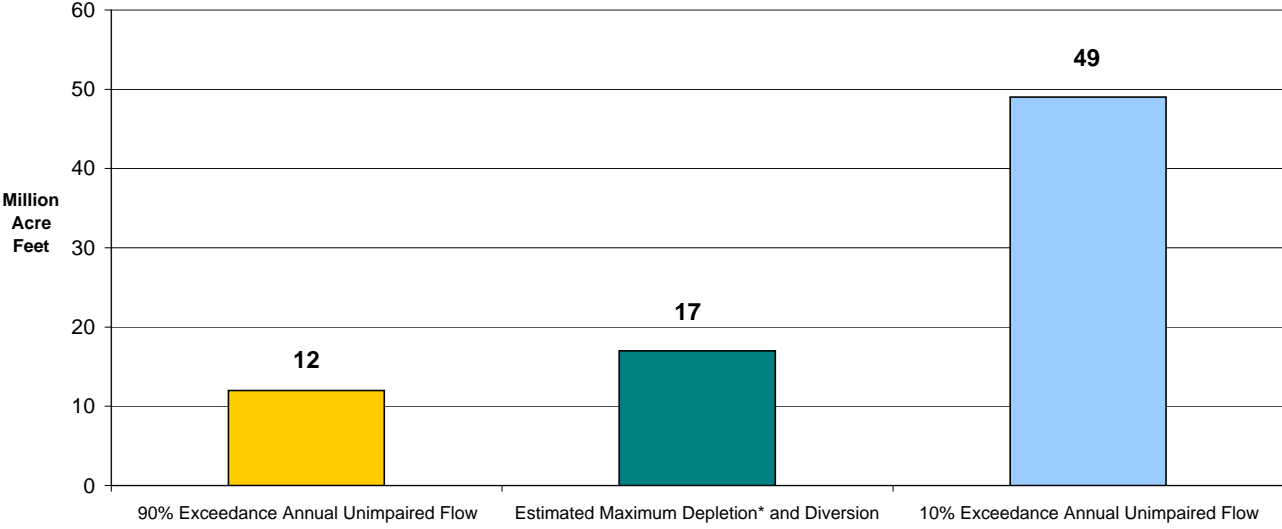

Exhibit WDCWA 111

Sacramento Valley

Delta Watershed

*Estimated Maximum Annual Depletion does not include areas above reservoirs