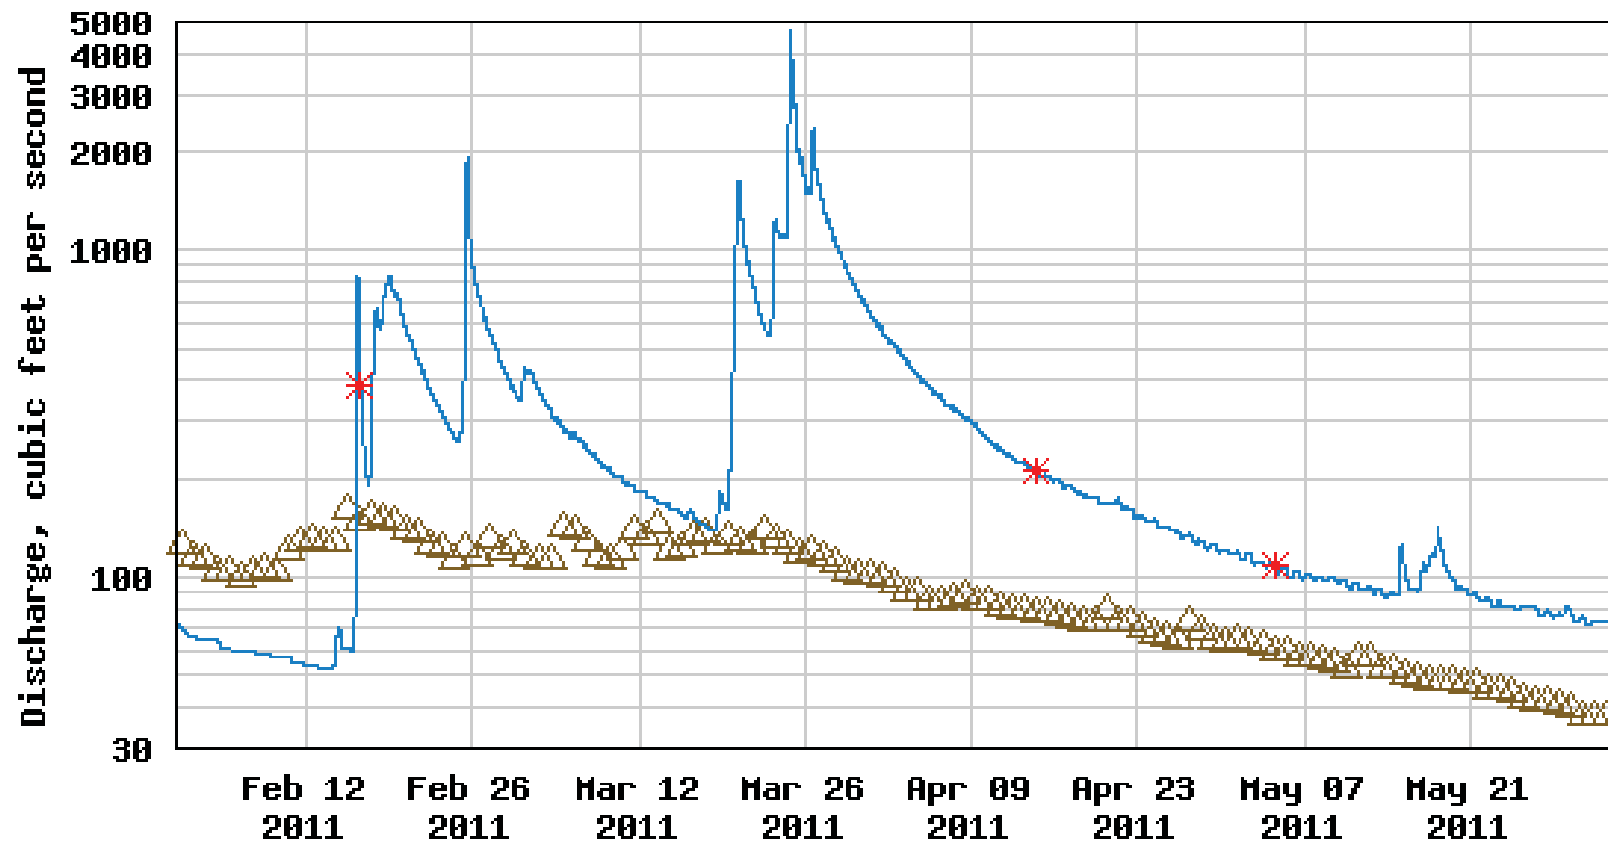

USGS 11143000 BIG SUR R NR BIG SUR CA

---- Provisional Data Subject to Revision ----

- △ Median daily statistic (60 years)
- * Measured discharge
- Discharge