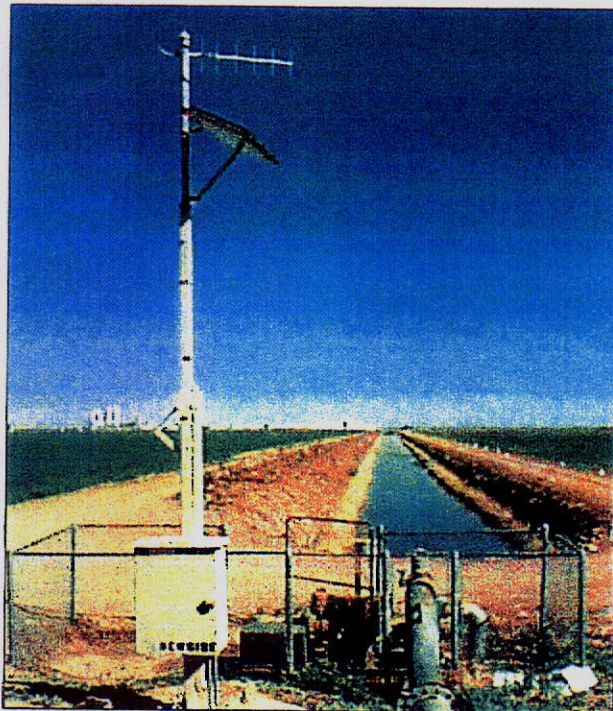

TAILWATER PUMPBACK SYSTEM

EXISTING IRRIGATION

TAILWATER REUSE IRRIGATION

LEGEND

● FLOW METER

Permanent Tailwater Return System and Pond

Permanent Tailwater Return System and Pond

Tailwater Return System Outlet to Field Head Ditch

Portable Tailwater Return Pond

Portable Tailwater Return System

Portable Tailwater Return Flow to Head Ditch