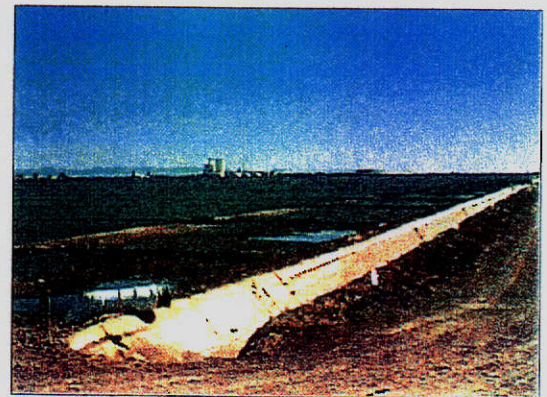

TAILWATER PUMPBACK SYSTEM

EXISTING IRRIGATION

TAILWATER REUSE IRRIGATION

LEGEND

● FLOW METER

Permanent Tailwater Return System and Pond

Permanent Tailwater Return System and Pond

Tailwater Return System Outlet to Field Head Ditch

Portable Tailwater Return Pond

Portable Tailwater Return System

Portable Tailwater Return Flow to Head Ditch