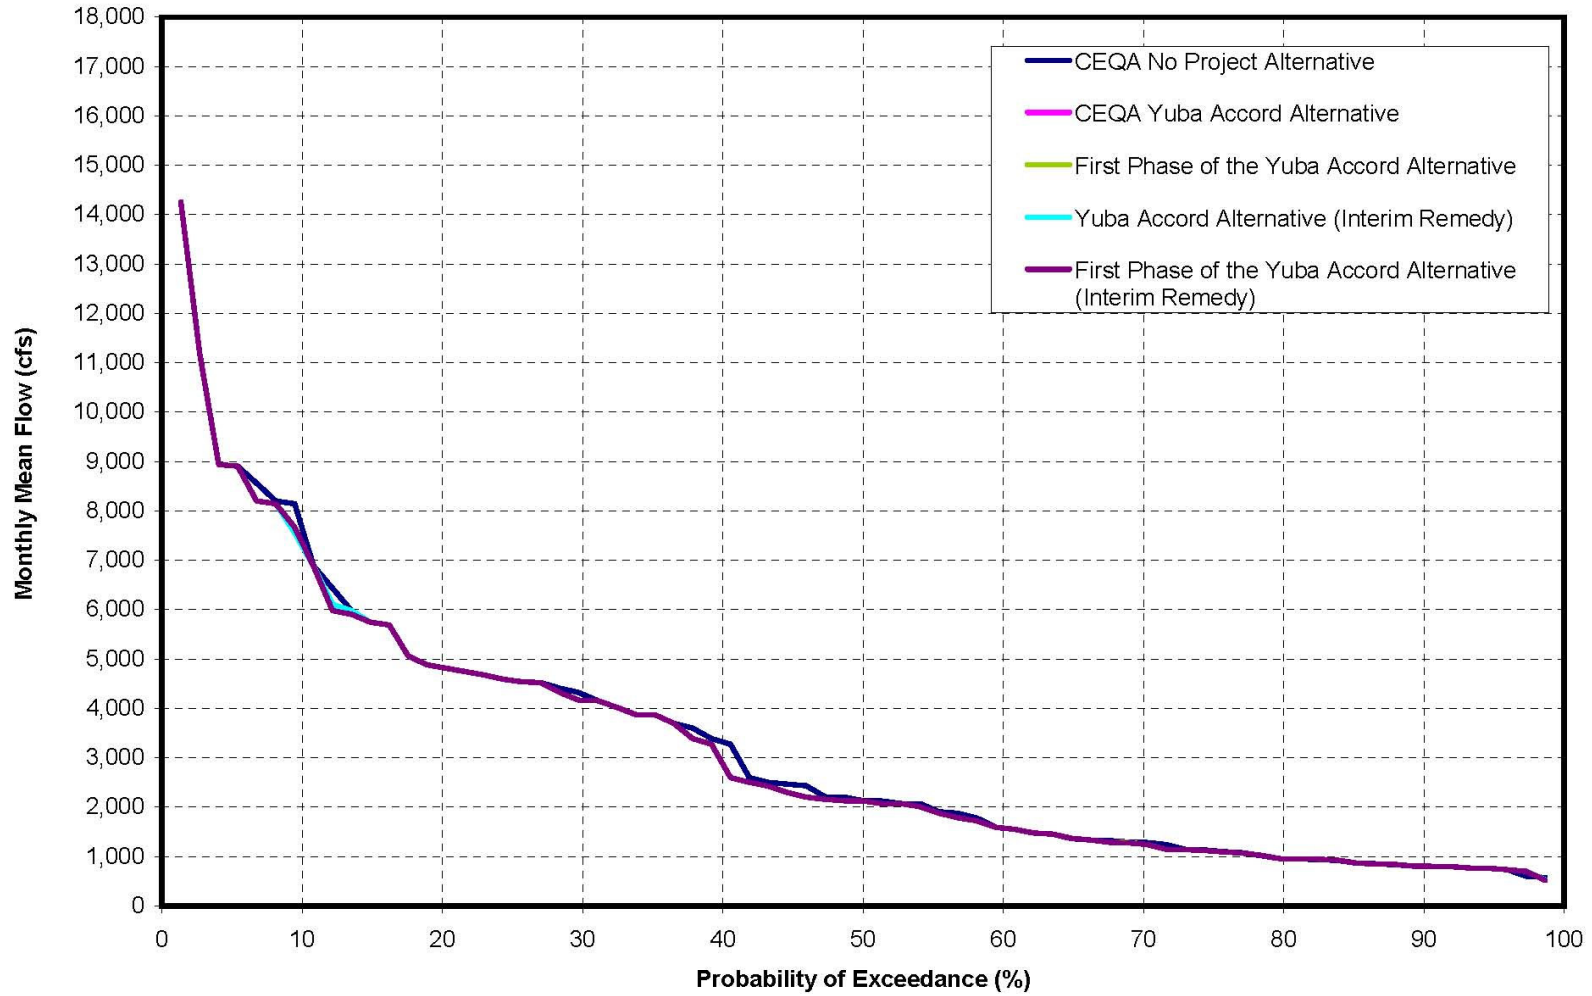

**Lower Yuba River Accord
SWRCB Hearing**

**Exhibit YCWA-22:
Lower Yuba River
Flow Exceedance Plots**

Lower Yuba River Flow at Marysville during October

Lower Yuba River Flow at Marysville during November

Lower Yuba River Flow at Marysville during December

Lower Yuba River Flow at Marysville during January

Lower Yuba River Flow at Marysville during February

Lower Yuba River Flow at Marysville during March

Lower Yuba River Flow at Marysville during April

Lower Yuba River Flow at Marysville during May

Lower Yuba River Flow at Marysville during June

Lower Yuba River Flow at Marysville during July

Lower Yuba River Flow at Marysville during August

Lower Yuba River Flow at Marysville during September