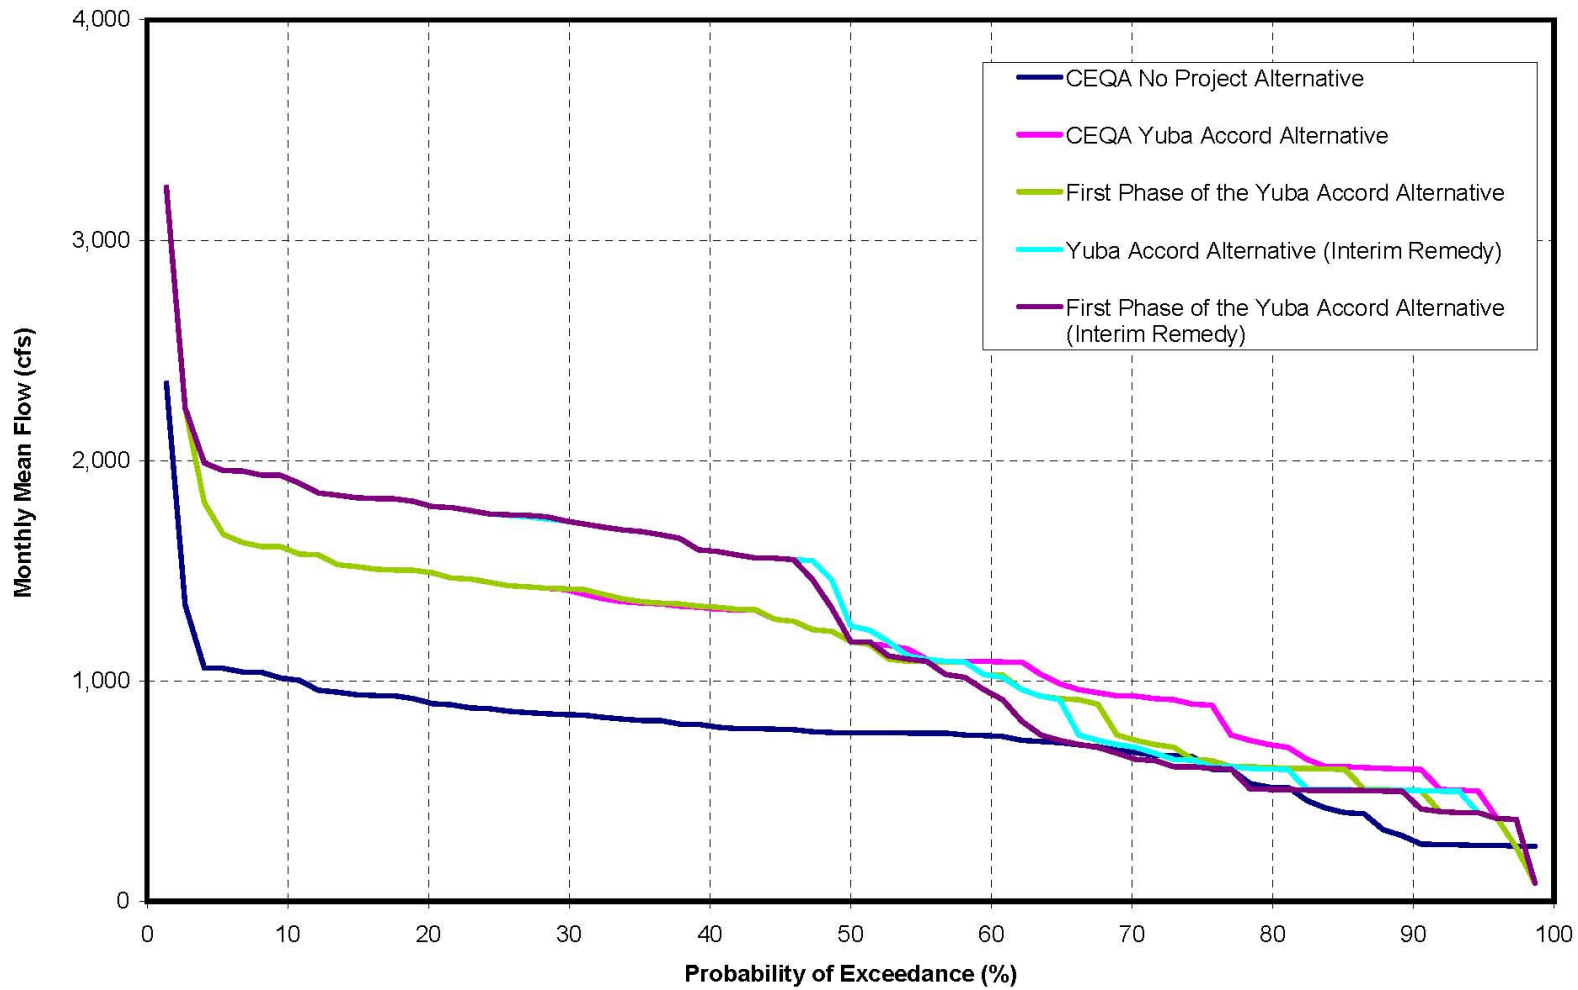

Lower Yuba River Flow at Marysville during December

Lower Yuba River Flow at Marysville during January

Lower Yuba River Flow at Marysville during February

Lower Yuba River Flow at Marysville during March

Lower Yuba River Flow at Marysville during April

Lower Yuba River Flow at Marysville during May

Lower Yuba River Flow at Marysville during June

Lower Yuba River Flow at Marysville during July

Lower Yuba River Flow at Marysville during August

Lower Yuba River Flow at Marysville during September