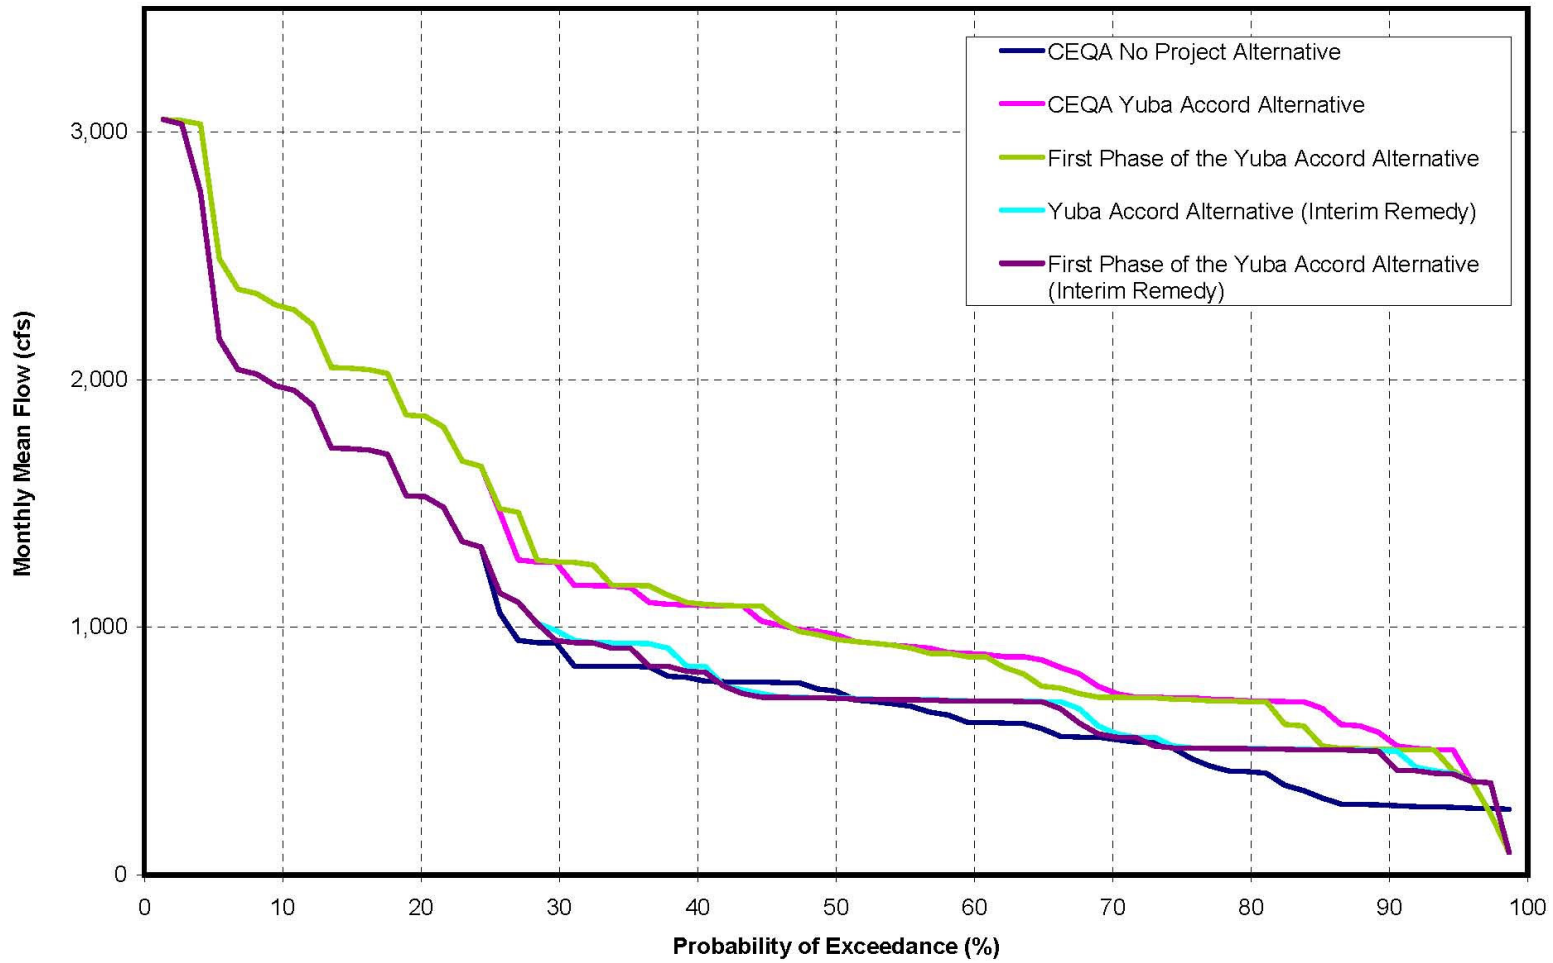

Lower Yuba River Flow at Marysville during December

Lower Yuba River Flow at Marysville during January

Lower Yuba River Flow at Marysville during February

Lower Yuba River Flow at Marysville during March

Lower Yuba River Flow at Marysville during April

Lower Yuba River Flow at Marysville during May

Lower Yuba River Flow at Marysville during June

Lower Yuba River Flow at Marysville during July

Lower Yuba River Flow at Marysville during August

Lower Yuba River Flow at Marysville during September