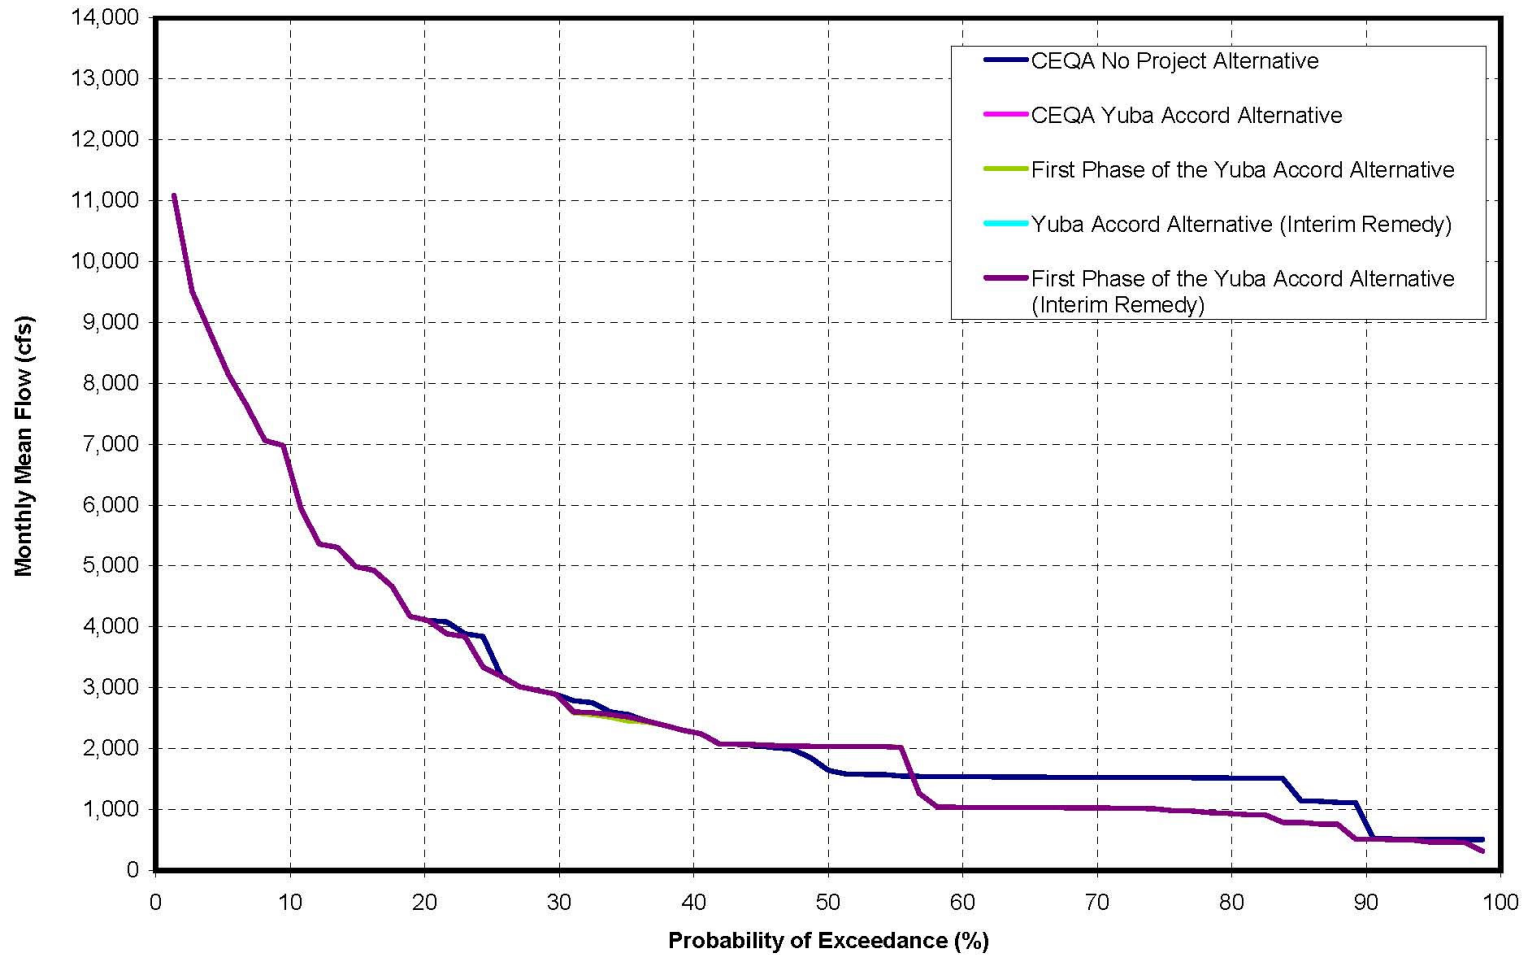

**Lower Yuba River Accord
SWRCB Hearing**

**Exhibit YCWA-22:
Lower Yuba River
Flow Exceedance Plots**

Lower Yuba River Flow at Marysville during October

Lower Yuba River Flow at Marysville during November

Lower Yuba River Flow at Marysville during December

Lower Yuba River Flow at Marysville during January

Lower Yuba River Flow at Marysville during February

Lower Yuba River Flow at Marysville during March

Lower Yuba River Flow at Marysville during April

Lower Yuba River Flow at Marysville during May

Lower Yuba River Flow at Marysville during June

Lower Yuba River Flow at Marysville during July

Lower Yuba River Flow at Marysville during August

Lower Yuba River Flow at Marysville during September