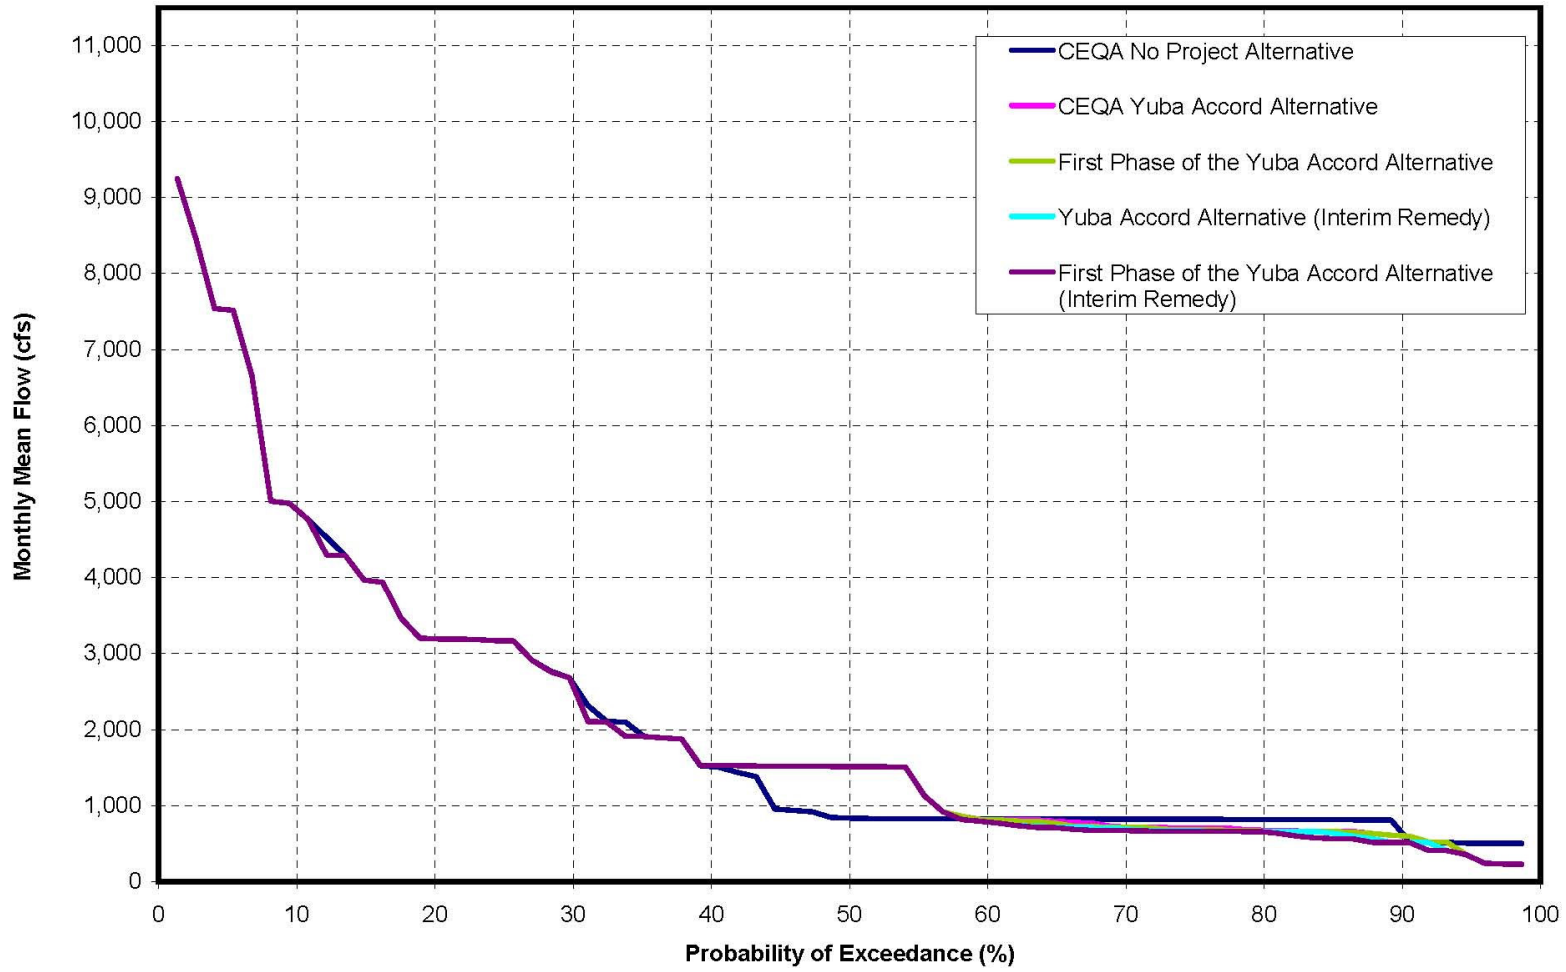

**Lower Yuba River Accord
SWRCB Hearing**

**Exhibit YCWA-22:
Lower Yuba River
Flow Exceedance Plots**

Lower Yuba River Flow at Marysville during October

Lower Yuba River Flow at Marysville during November

Lower Yuba River Flow at Marysville during December

Lower Yuba River Flow at Marysville during January

Lower Yuba River Flow at Marysville during February

Lower Yuba River Flow at Marysville during March

Lower Yuba River Flow at Marysville during April

Lower Yuba River Flow at Marysville during May

Lower Yuba River Flow at Marysville during June

Lower Yuba River Flow at Marysville during July

Lower Yuba River Flow at Marysville during August