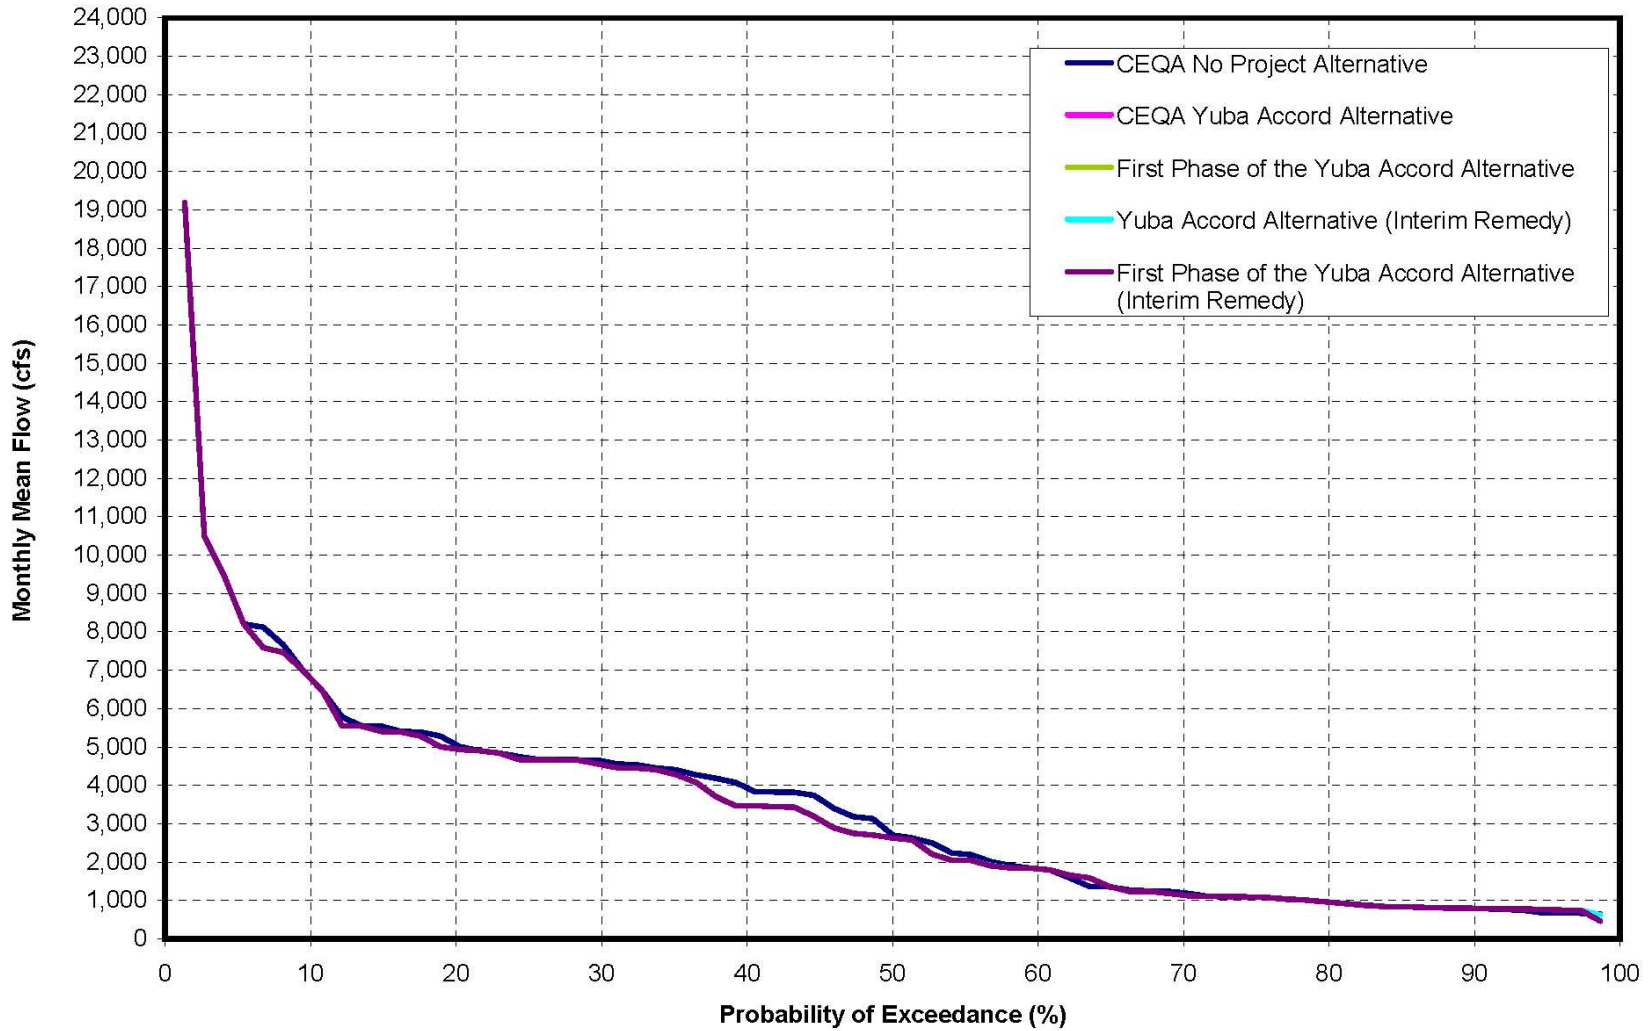

**Lower Yuba River Accord
SWRCB Hearing**

**Exhibit YCWA-22:
Lower Yuba River
Flow Exceedance Plots**

Lower Yuba River Flow at Marysville during October

Lower Yuba River Flow at Marysville during November

Lower Yuba River Flow at Marysville during December

Lower Yuba River Flow at Marysville during January

Lower Yuba River Flow at Marysville during February

Lower Yuba River Flow at Marysville during March

Lower Yuba River Flow at Marysville during September