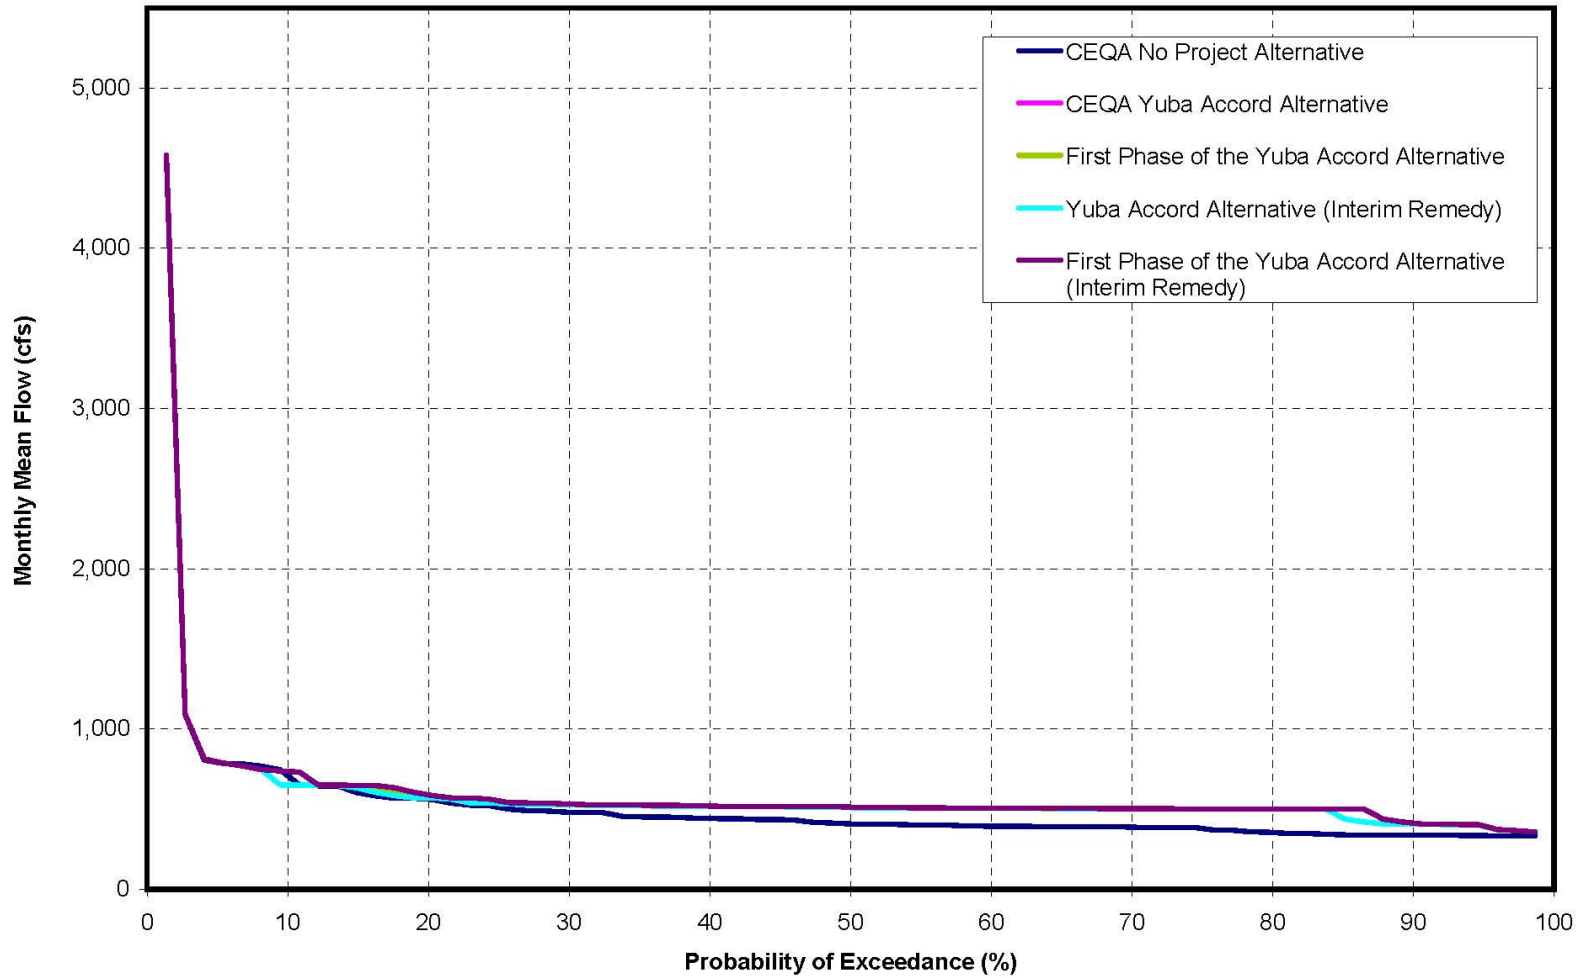

**Lower Yuba River Accord
SWRCB Hearing**

**Exhibit YCWA-22:
Lower Yuba River
Flow Exceedance Plots**

Lower Yuba River Flow at Marysville during October

Lower Yuba River Flow at Marysville during November

Lower Yuba River Flow at Marysville during December

Lower Yuba River Flow at Marysville during January

Lower Yuba River Flow at Marysville during February

Lower Yuba River Flow at Marysville during March