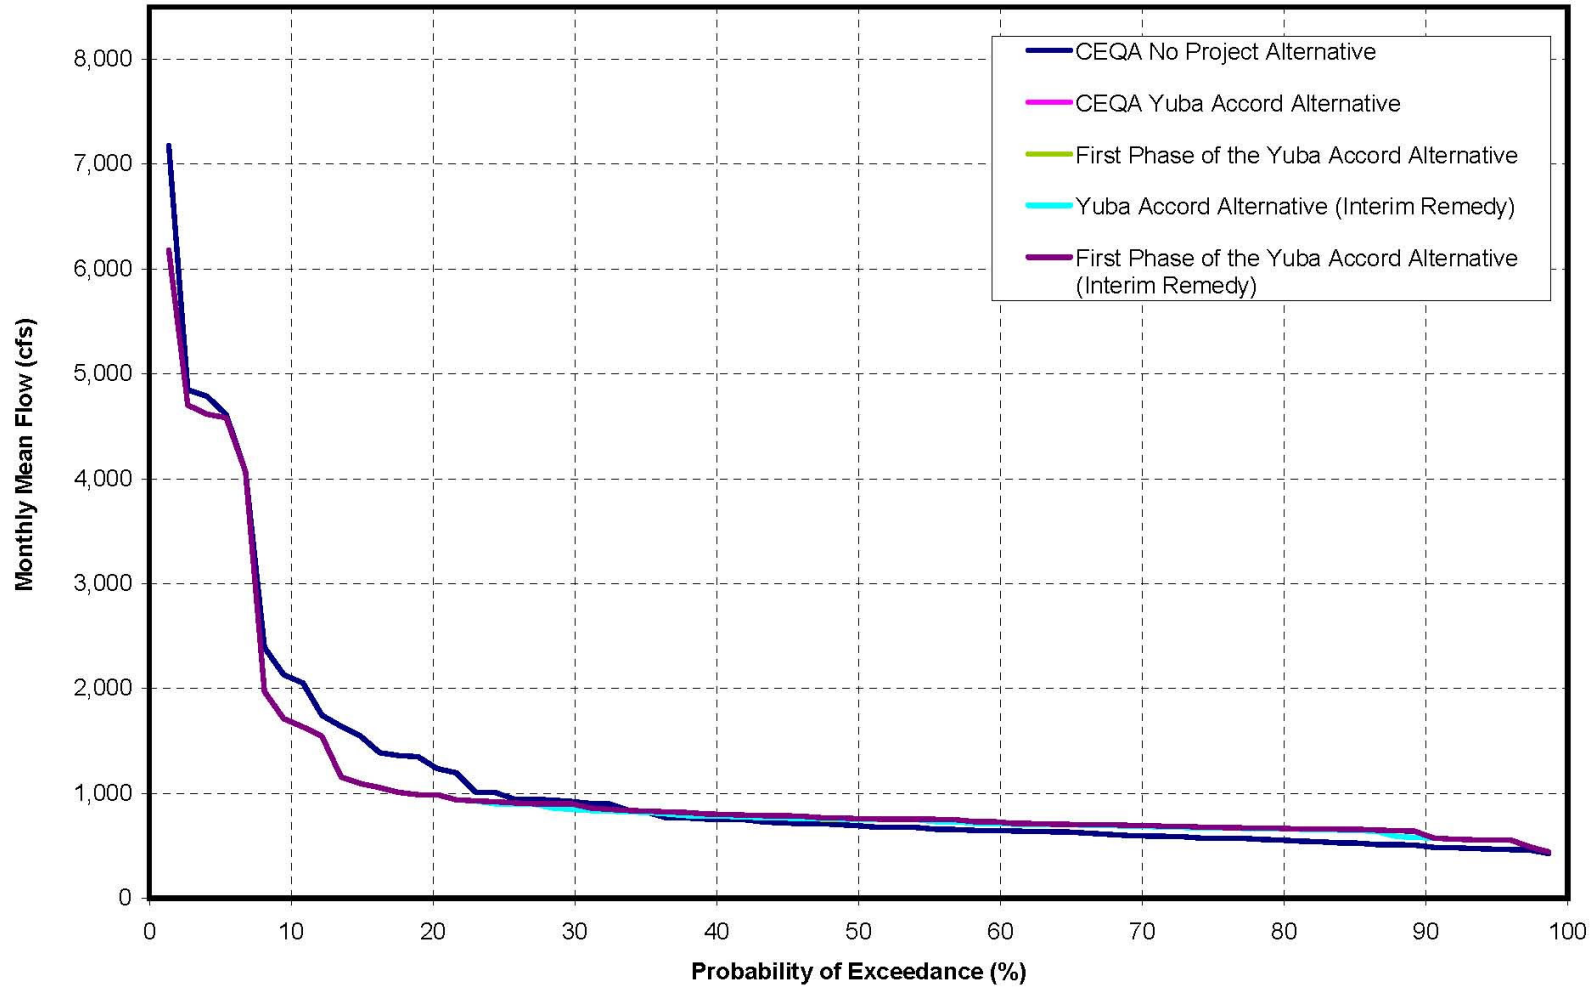

**Lower Yuba River Accord
SWRCB Hearing**

**Exhibit YCWA-22:
Lower Yuba River
Flow Exceedance Plots**

Lower Yuba River Flow at Marysville during October

Lower Yuba River Flow at Marysville during November

Lower Yuba River Flow at Marysville during December

Lower Yuba River Flow at Marysville during January

Lower Yuba River Flow at Marysville during February

Lower Yuba River Flow at Marysville during March

Lower Yuba River Flow at Marysville during September