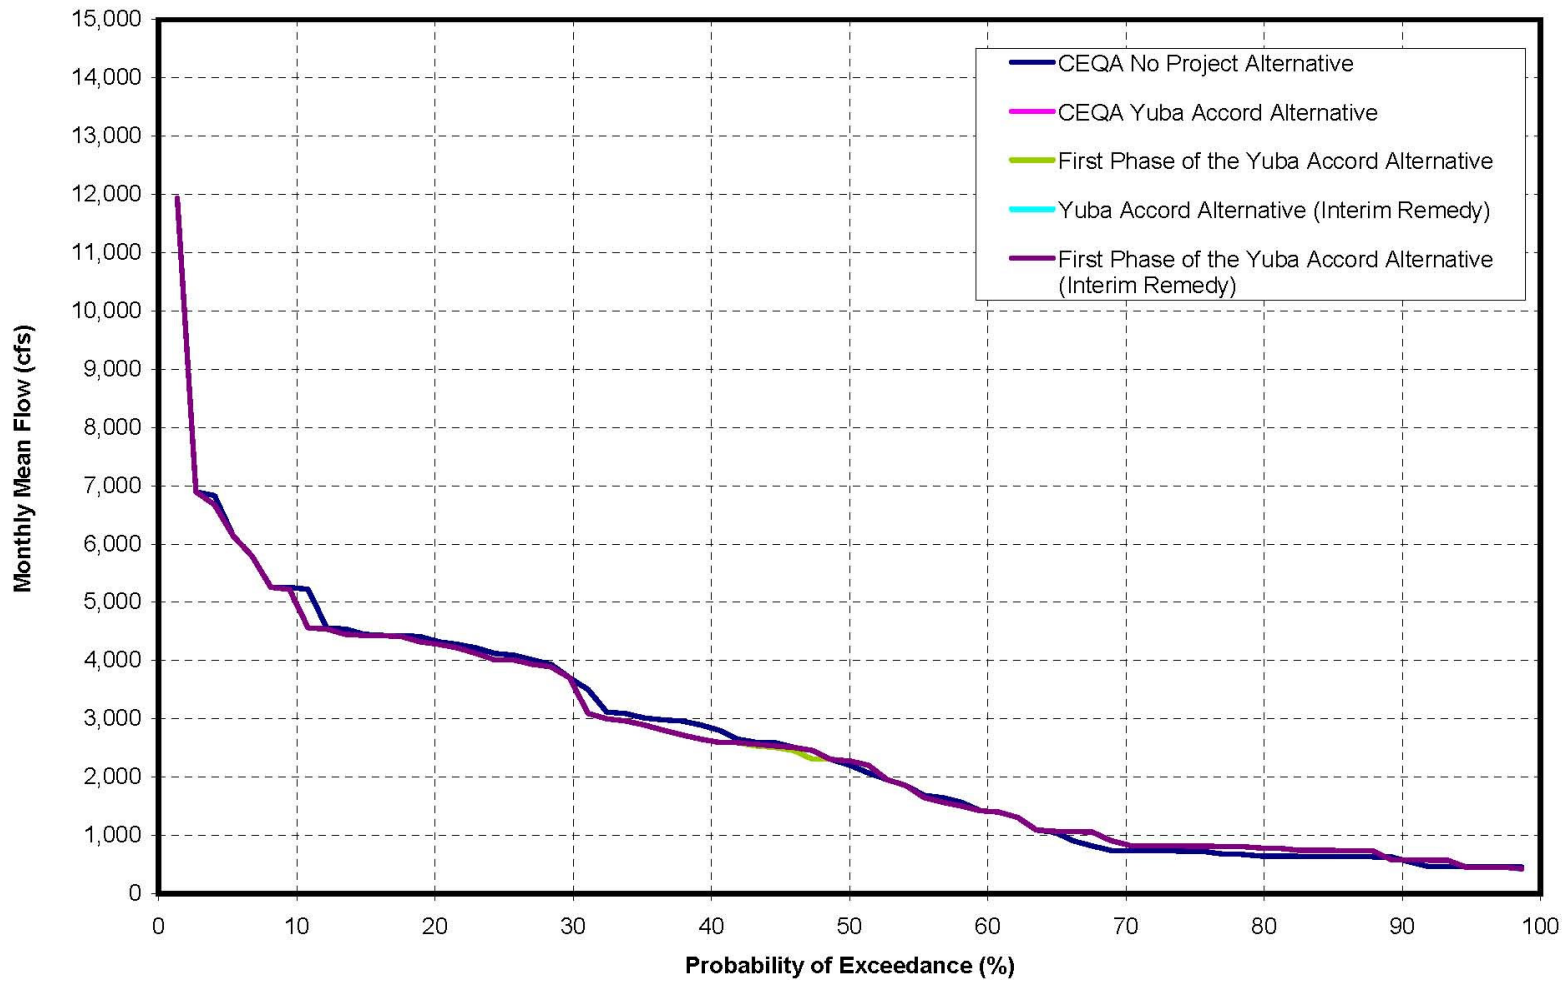

**Lower Yuba River Accord
SWRCB Hearing**

**Exhibit YCWA-22:
Lower Yuba River
Flow Exceedance Plots**

Lower Yuba River Flow at Marysville during October

Lower Yuba River Flow at Marysville during November

Lower Yuba River Flow at Marysville during December

Lower Yuba River Flow at Marysville during January

Lower Yuba River Flow at Marysville during February

Lower Yuba River Flow at Marysville during March

Lower Yuba River Flow at Marysville during April

Lower Yuba River Flow at Marysville during May

Lower Yuba River Flow at Marysville during June

Lower Yuba River Flow at Marysville during July

Lower Yuba River Flow at Marysville during August

Lower Yuba River Flow at Marysville during September