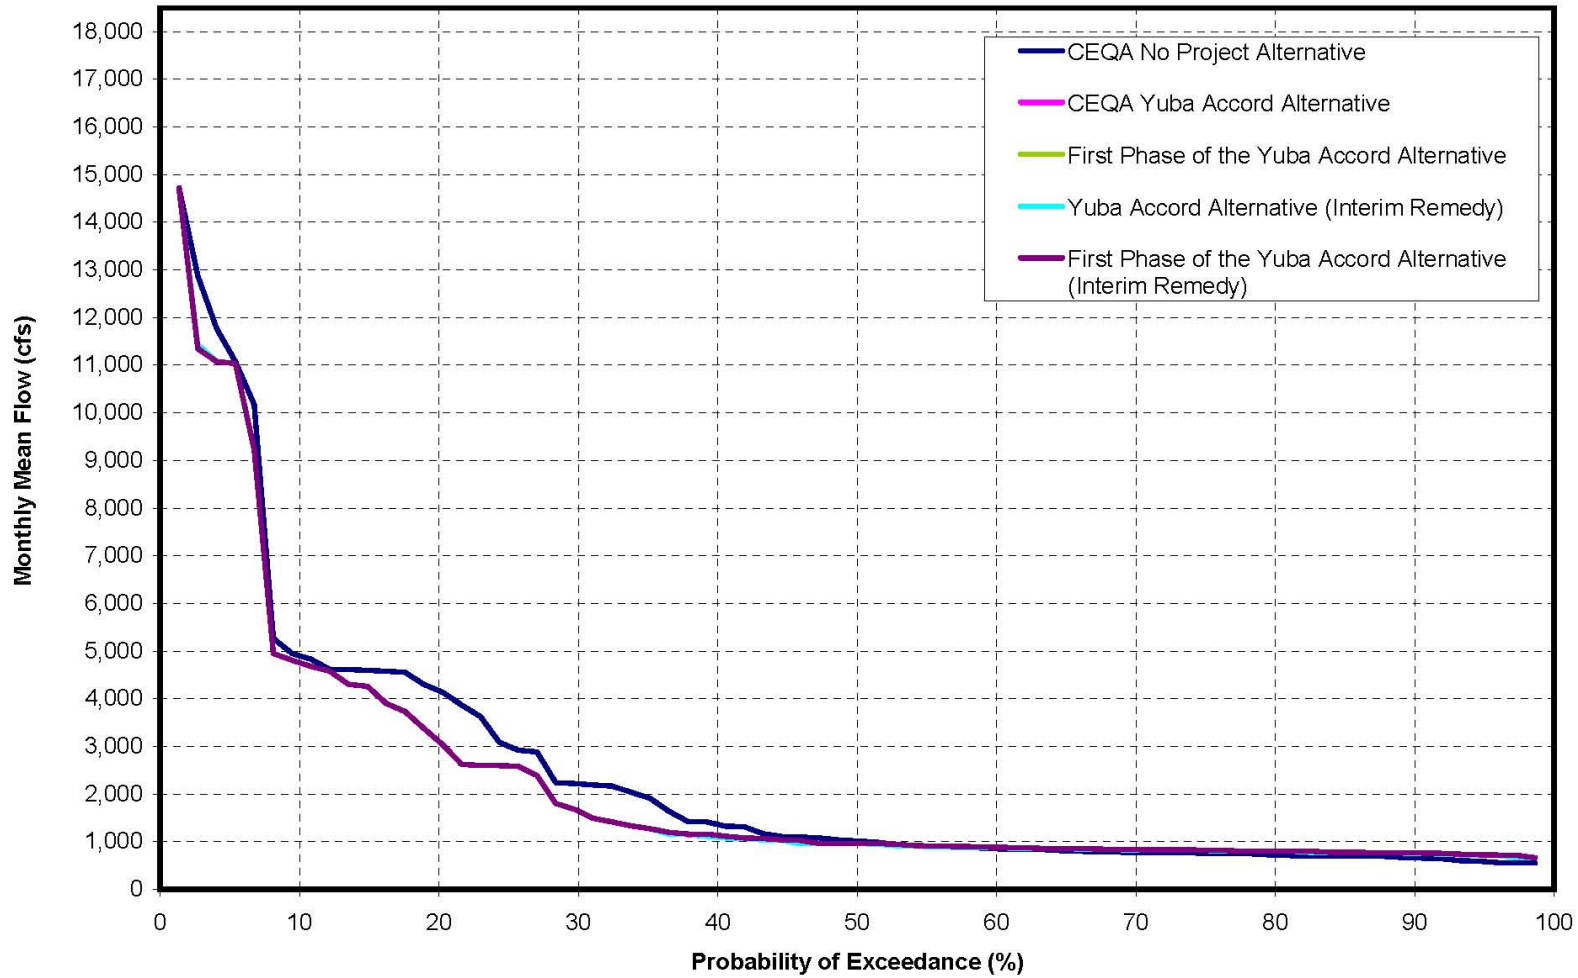

**Lower Yuba River Accord
SWRCB Hearing**

**Exhibit YCWA-22:
Lower Yuba River
Flow Exceedance Plots**

Lower Yuba River Flow at Marysville during October

Lower Yuba River Flow at Marysville during November

Lower Yuba River Flow at Marysville during December

Lower Yuba River Flow at Marysville during January

Lower Yuba River Flow at Marysville during February

Lower Yuba River Flow at Marysville during March