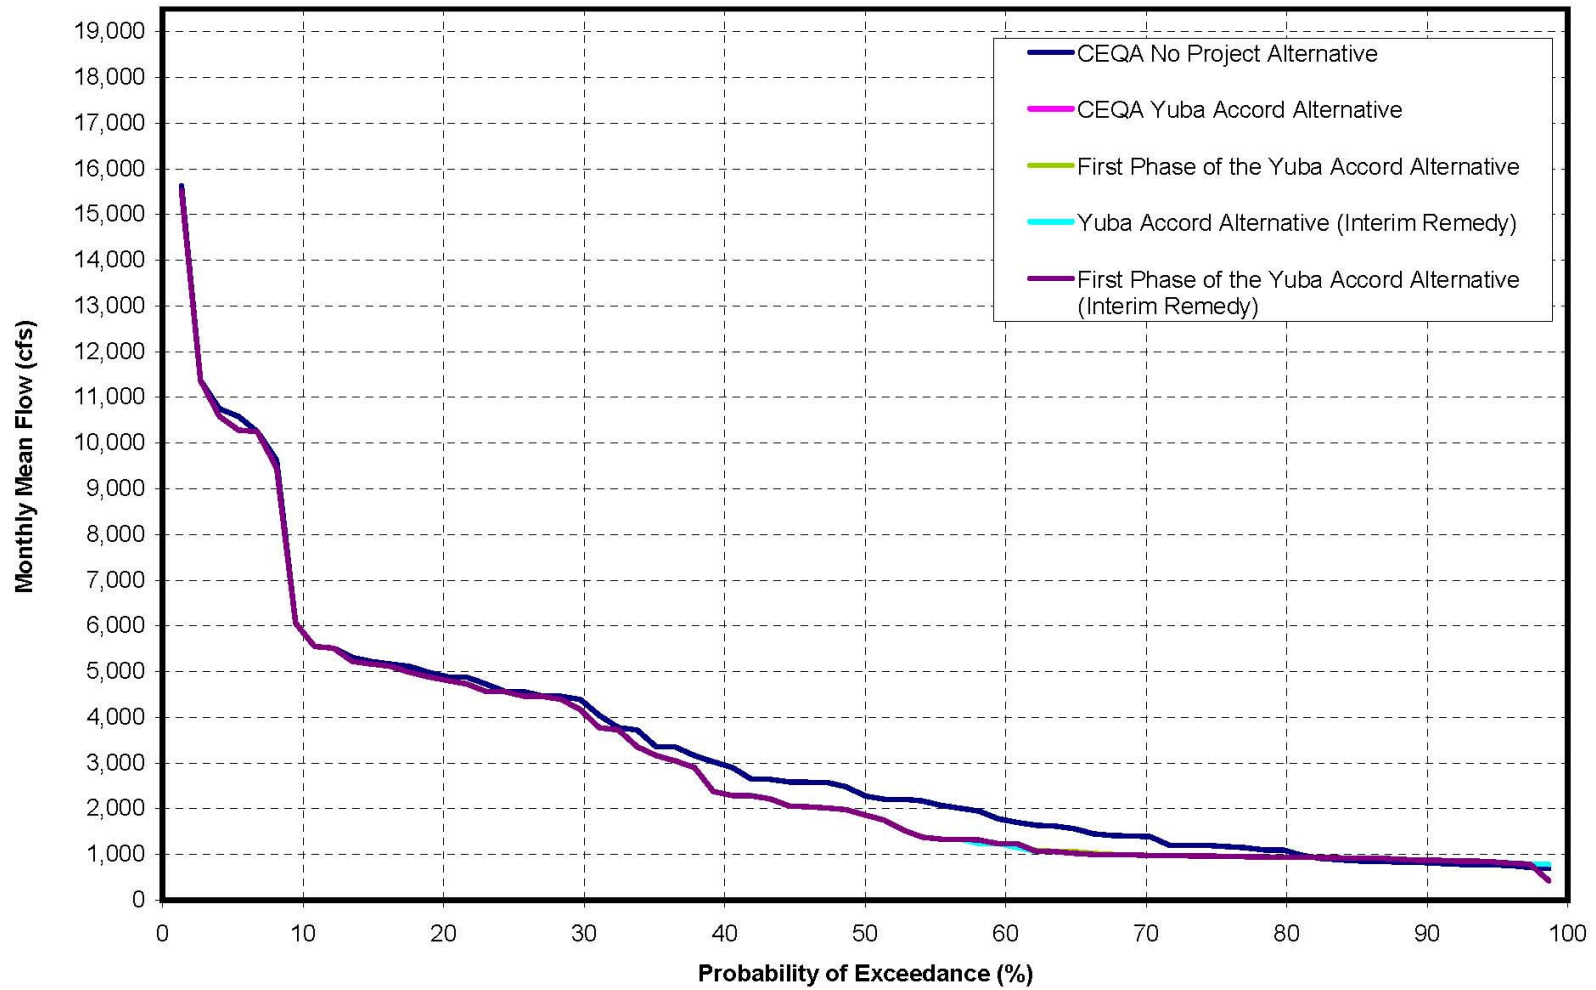

**Lower Yuba River Accord
SWRCB Hearing**

**Exhibit YCWA-22:
Lower Yuba River
Flow Exceedance Plots**

Lower Yuba River Flow at Marysville during October

Lower Yuba River Flow at Marysville during November

Lower Yuba River Flow at Marysville during December

Lower Yuba River Flow at Marysville during January

Lower Yuba River Flow at Marysville during February

Lower Yuba River Flow at Marysville during March