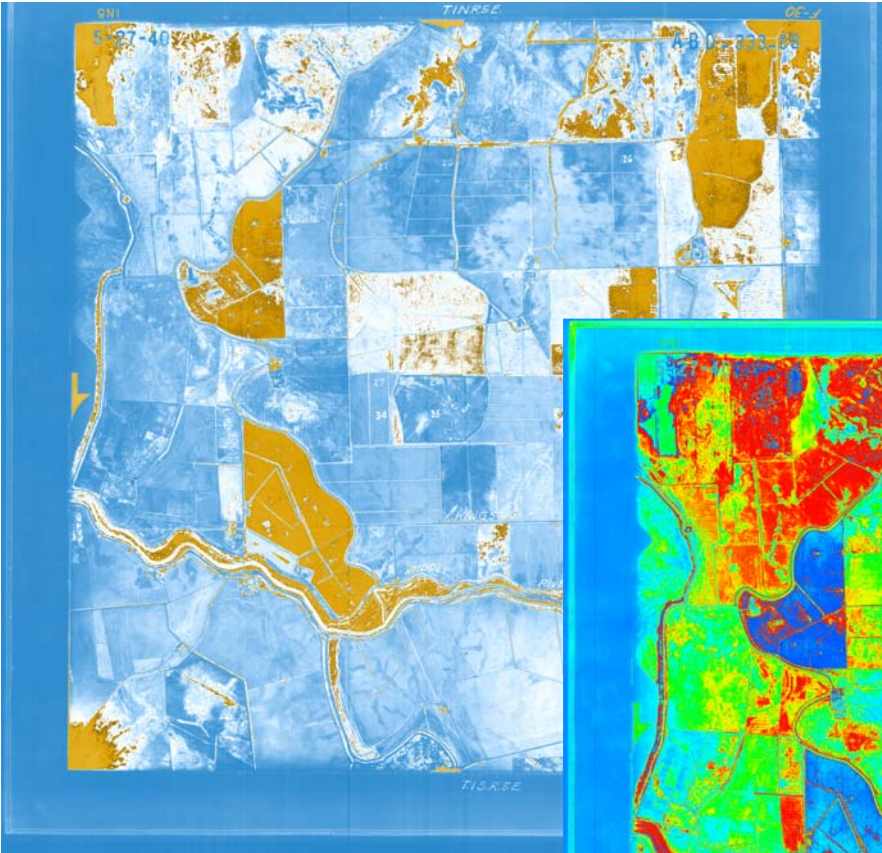

COLOR ENHANCEMENTS  
AERIAL PHOTOGRAPH  
1940 ABD 333- 68

KRLAJOIE 100325

ORIGINAL  
BLACK & WHITE

FIGURE 13