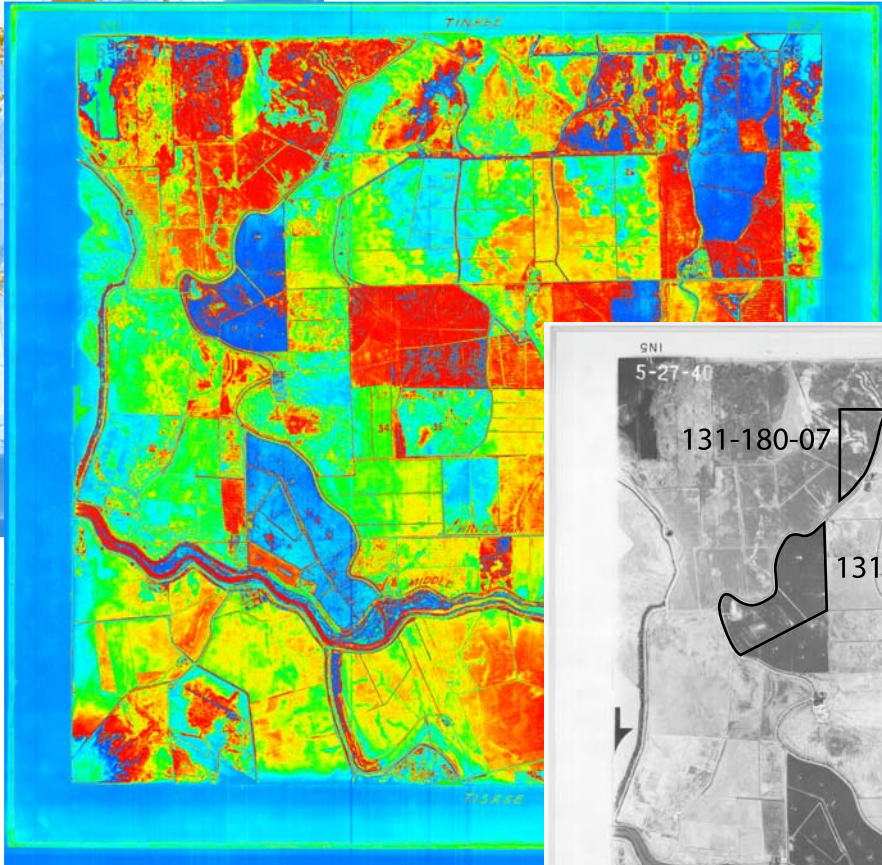

COLOR ENHANCEMENTS  
AERIAL PHOTOGRAPH  
1940 ABD 333- 68

KRLAJOIE 100325

ORIGINAL  
BLACK & WHITE

FIGURE 13