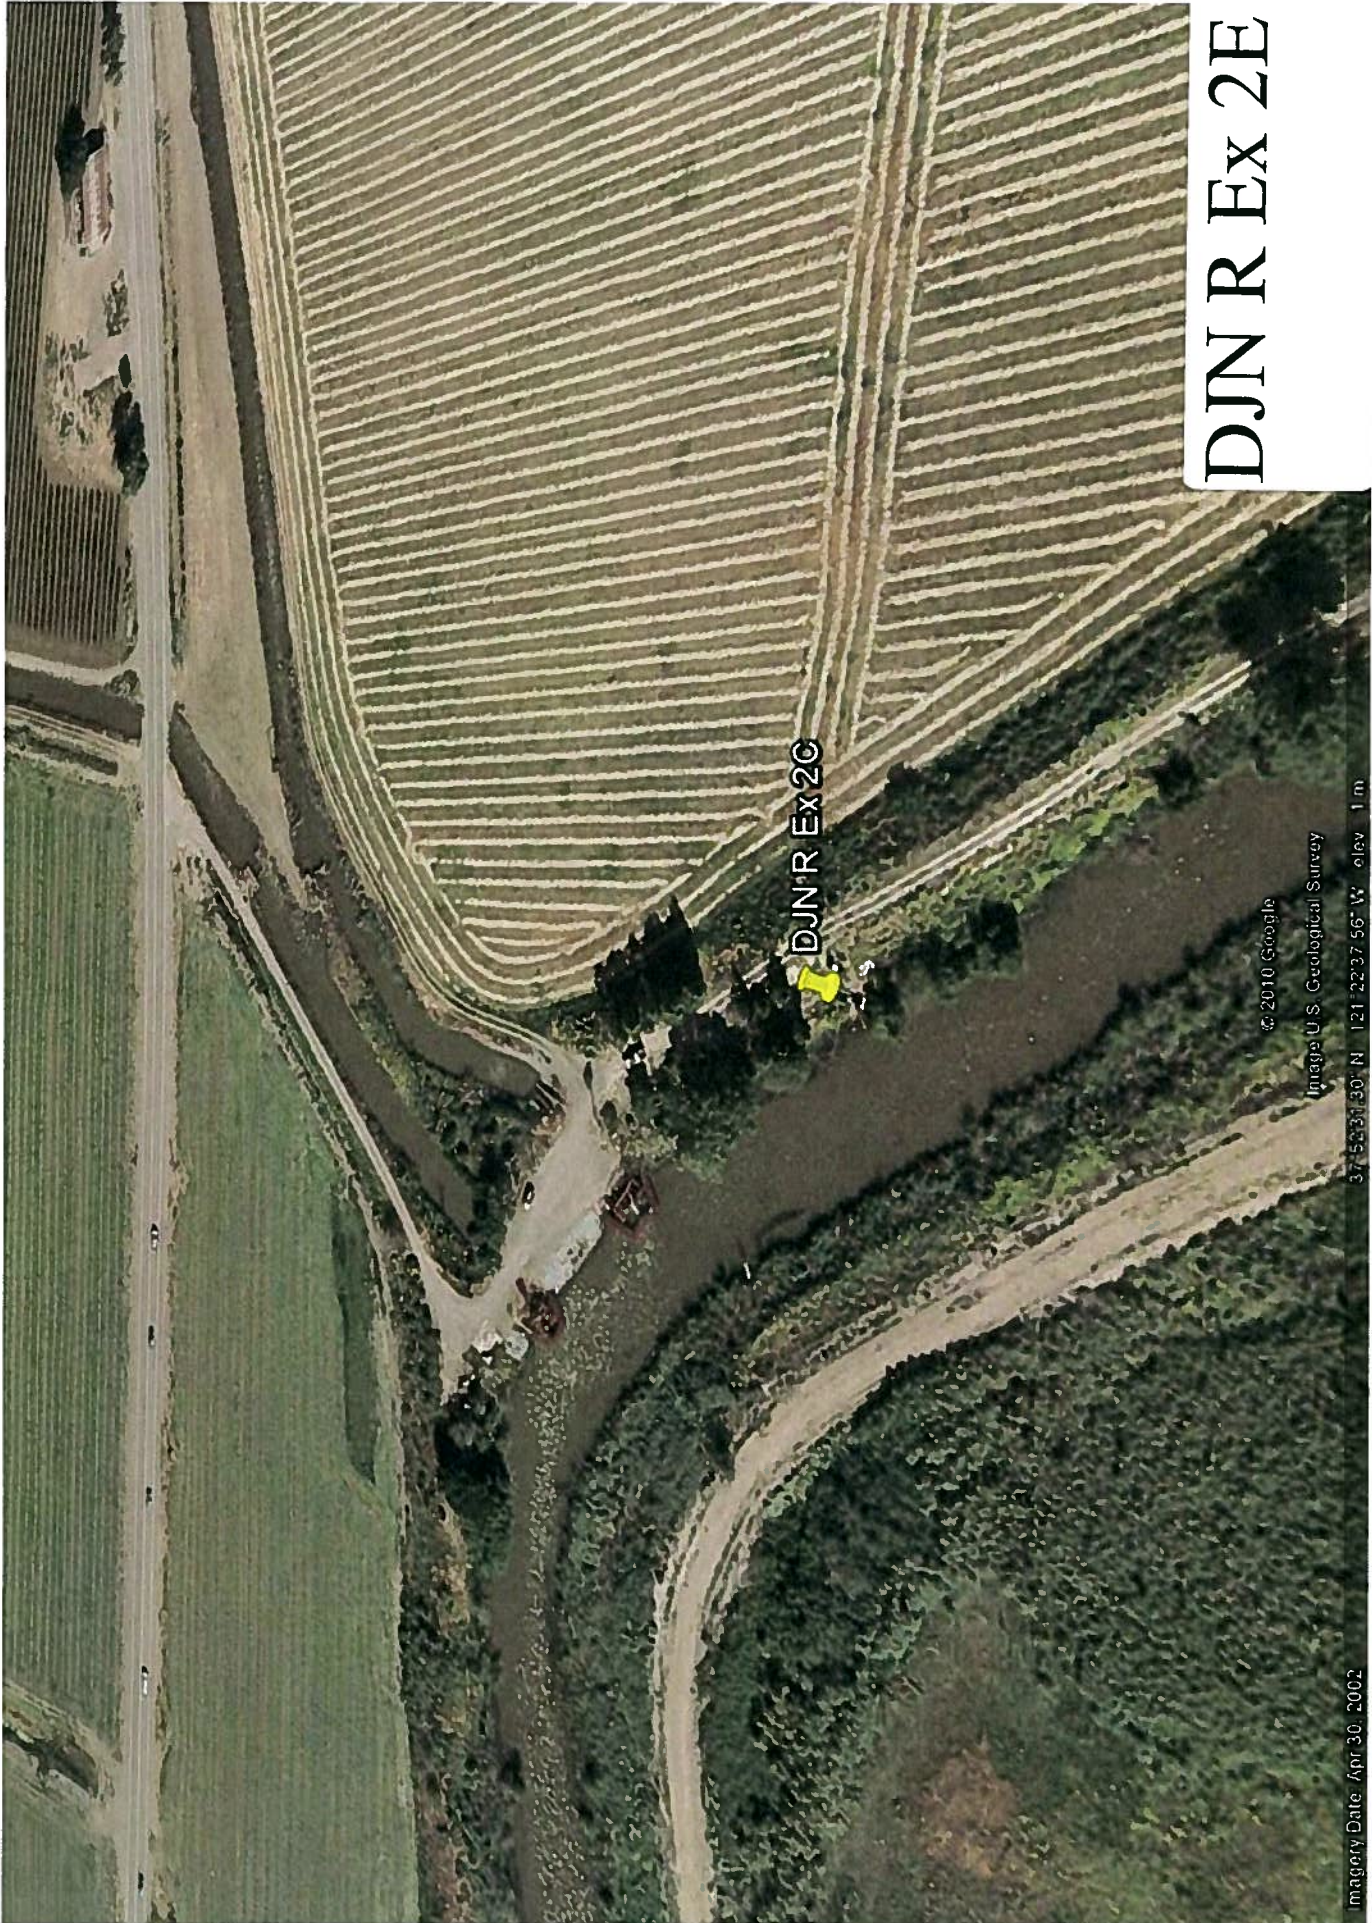

DJN R Ex 2

DJN R Ex 2A

DJN R Ex 2B

DJN R Ex 2C

DJN R Ex 2D

© 2010 Google

Image U.S. Geological Survey

© 2010 Europa Technologies

37°53'33.26" N 121°24'52.81" W elev 0 m

Imagery Dates: Apr. 30, 2002 - Oct. 2, 2009

DJN R Ex 2E

DJN R Ex 2C

© 2010 Google

Image U.S. Geological Survey

37°55'31.30" N 121°22'37.56" W elev 1 m

imagery Date: Apr 30, 2002