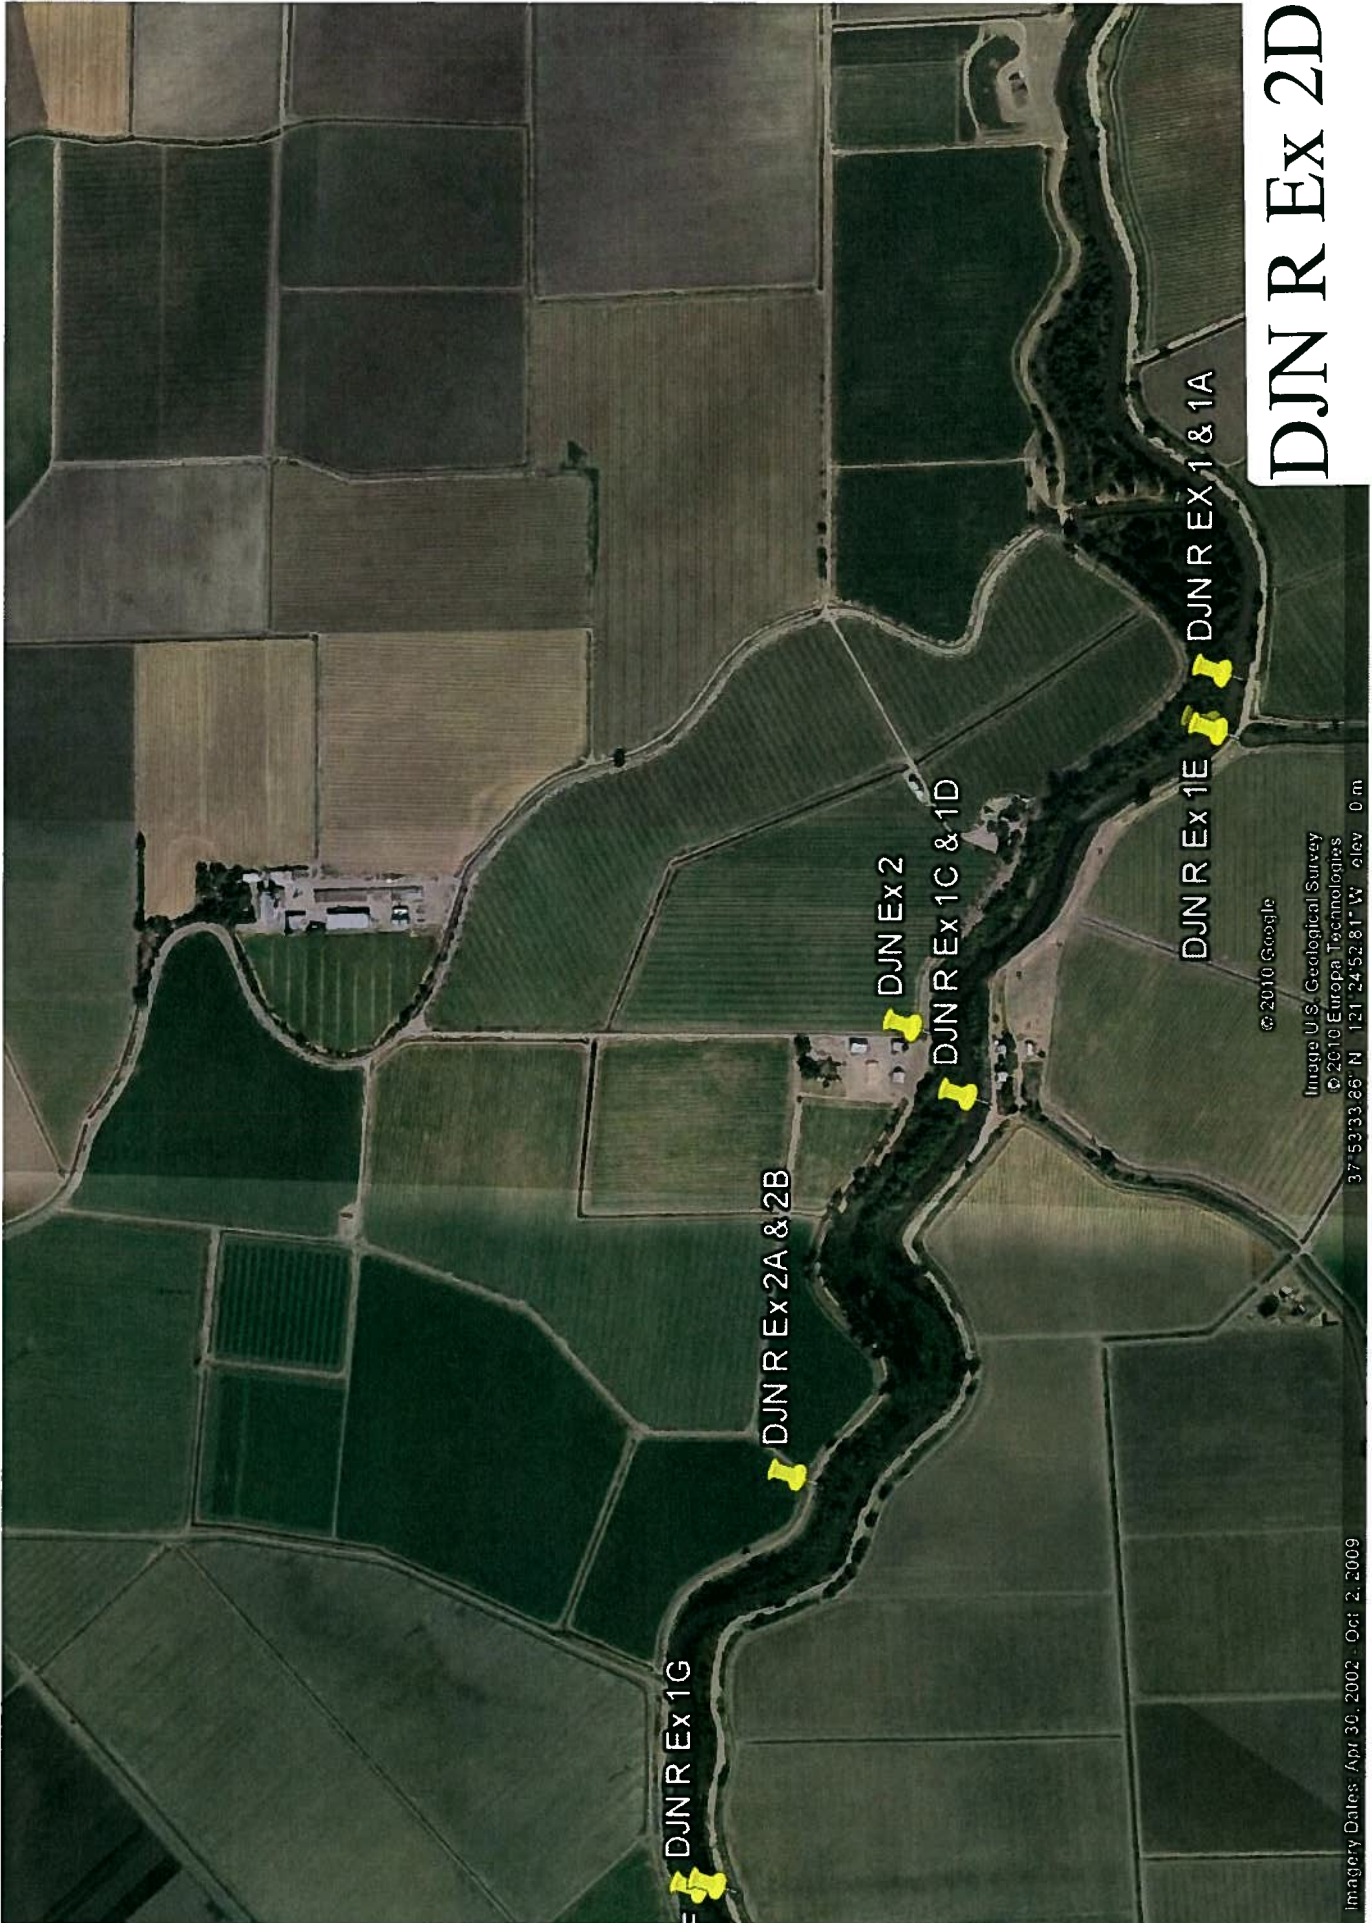

DJN R Ex 2

DJN R Ex 2A

DJN R Ex 2B

DJN R Ex 2C

DJN R Ex 2D

© 2010 Google

Image U.S. Geological Survey

© 2010 Europa Technologies

37°53'33.26" N 121°24'52.81" W elev 0 m

Imagery Dates: Apr. 30, 2002 - Oct. 2, 2009

DJN R Ex 2E

DJN R Ex 2C

© 2010 Google

Image U.S. Geological Survey

37°55'31.30" N 121°22'37.56" W elev 1 m

imagery Date: Apr 30, 2002