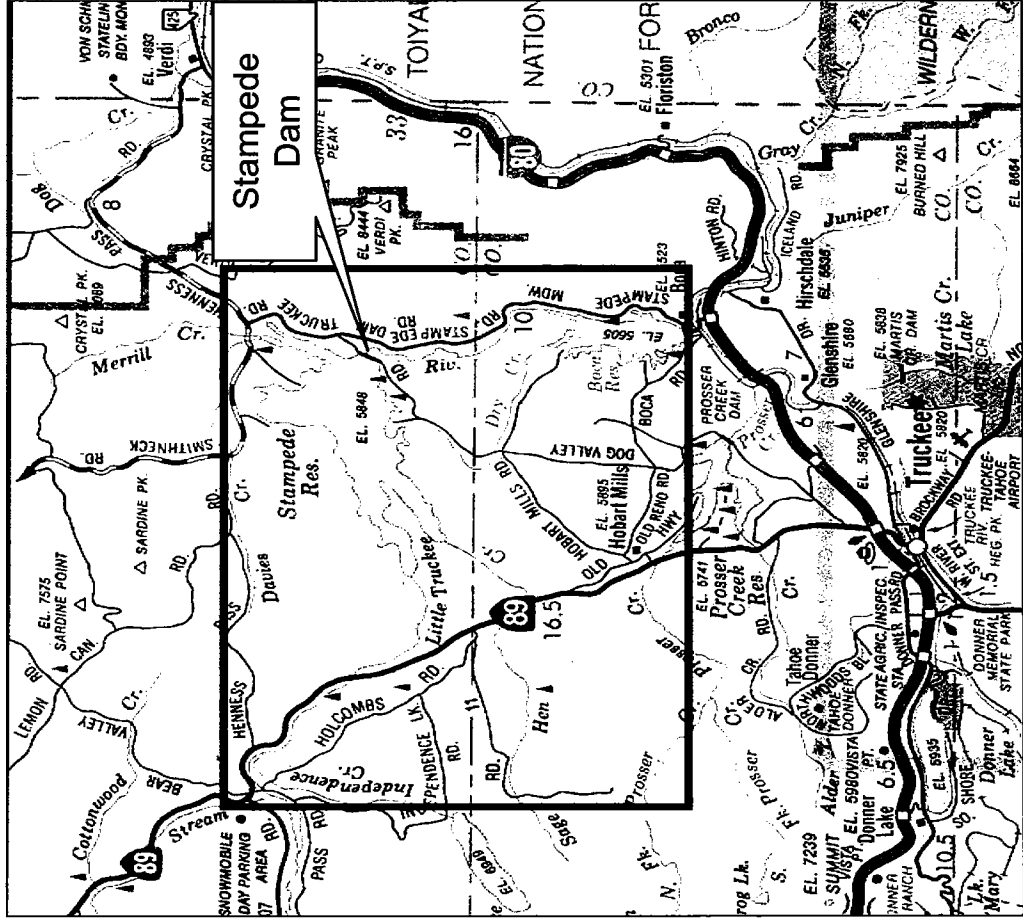

# Stampede Dam - Safety of Dams Modification Location and Vicinity Maps - Sierra County, California

December, 2009. J.Schmidt.

EXHIBIT  
TOLD 270

Tables