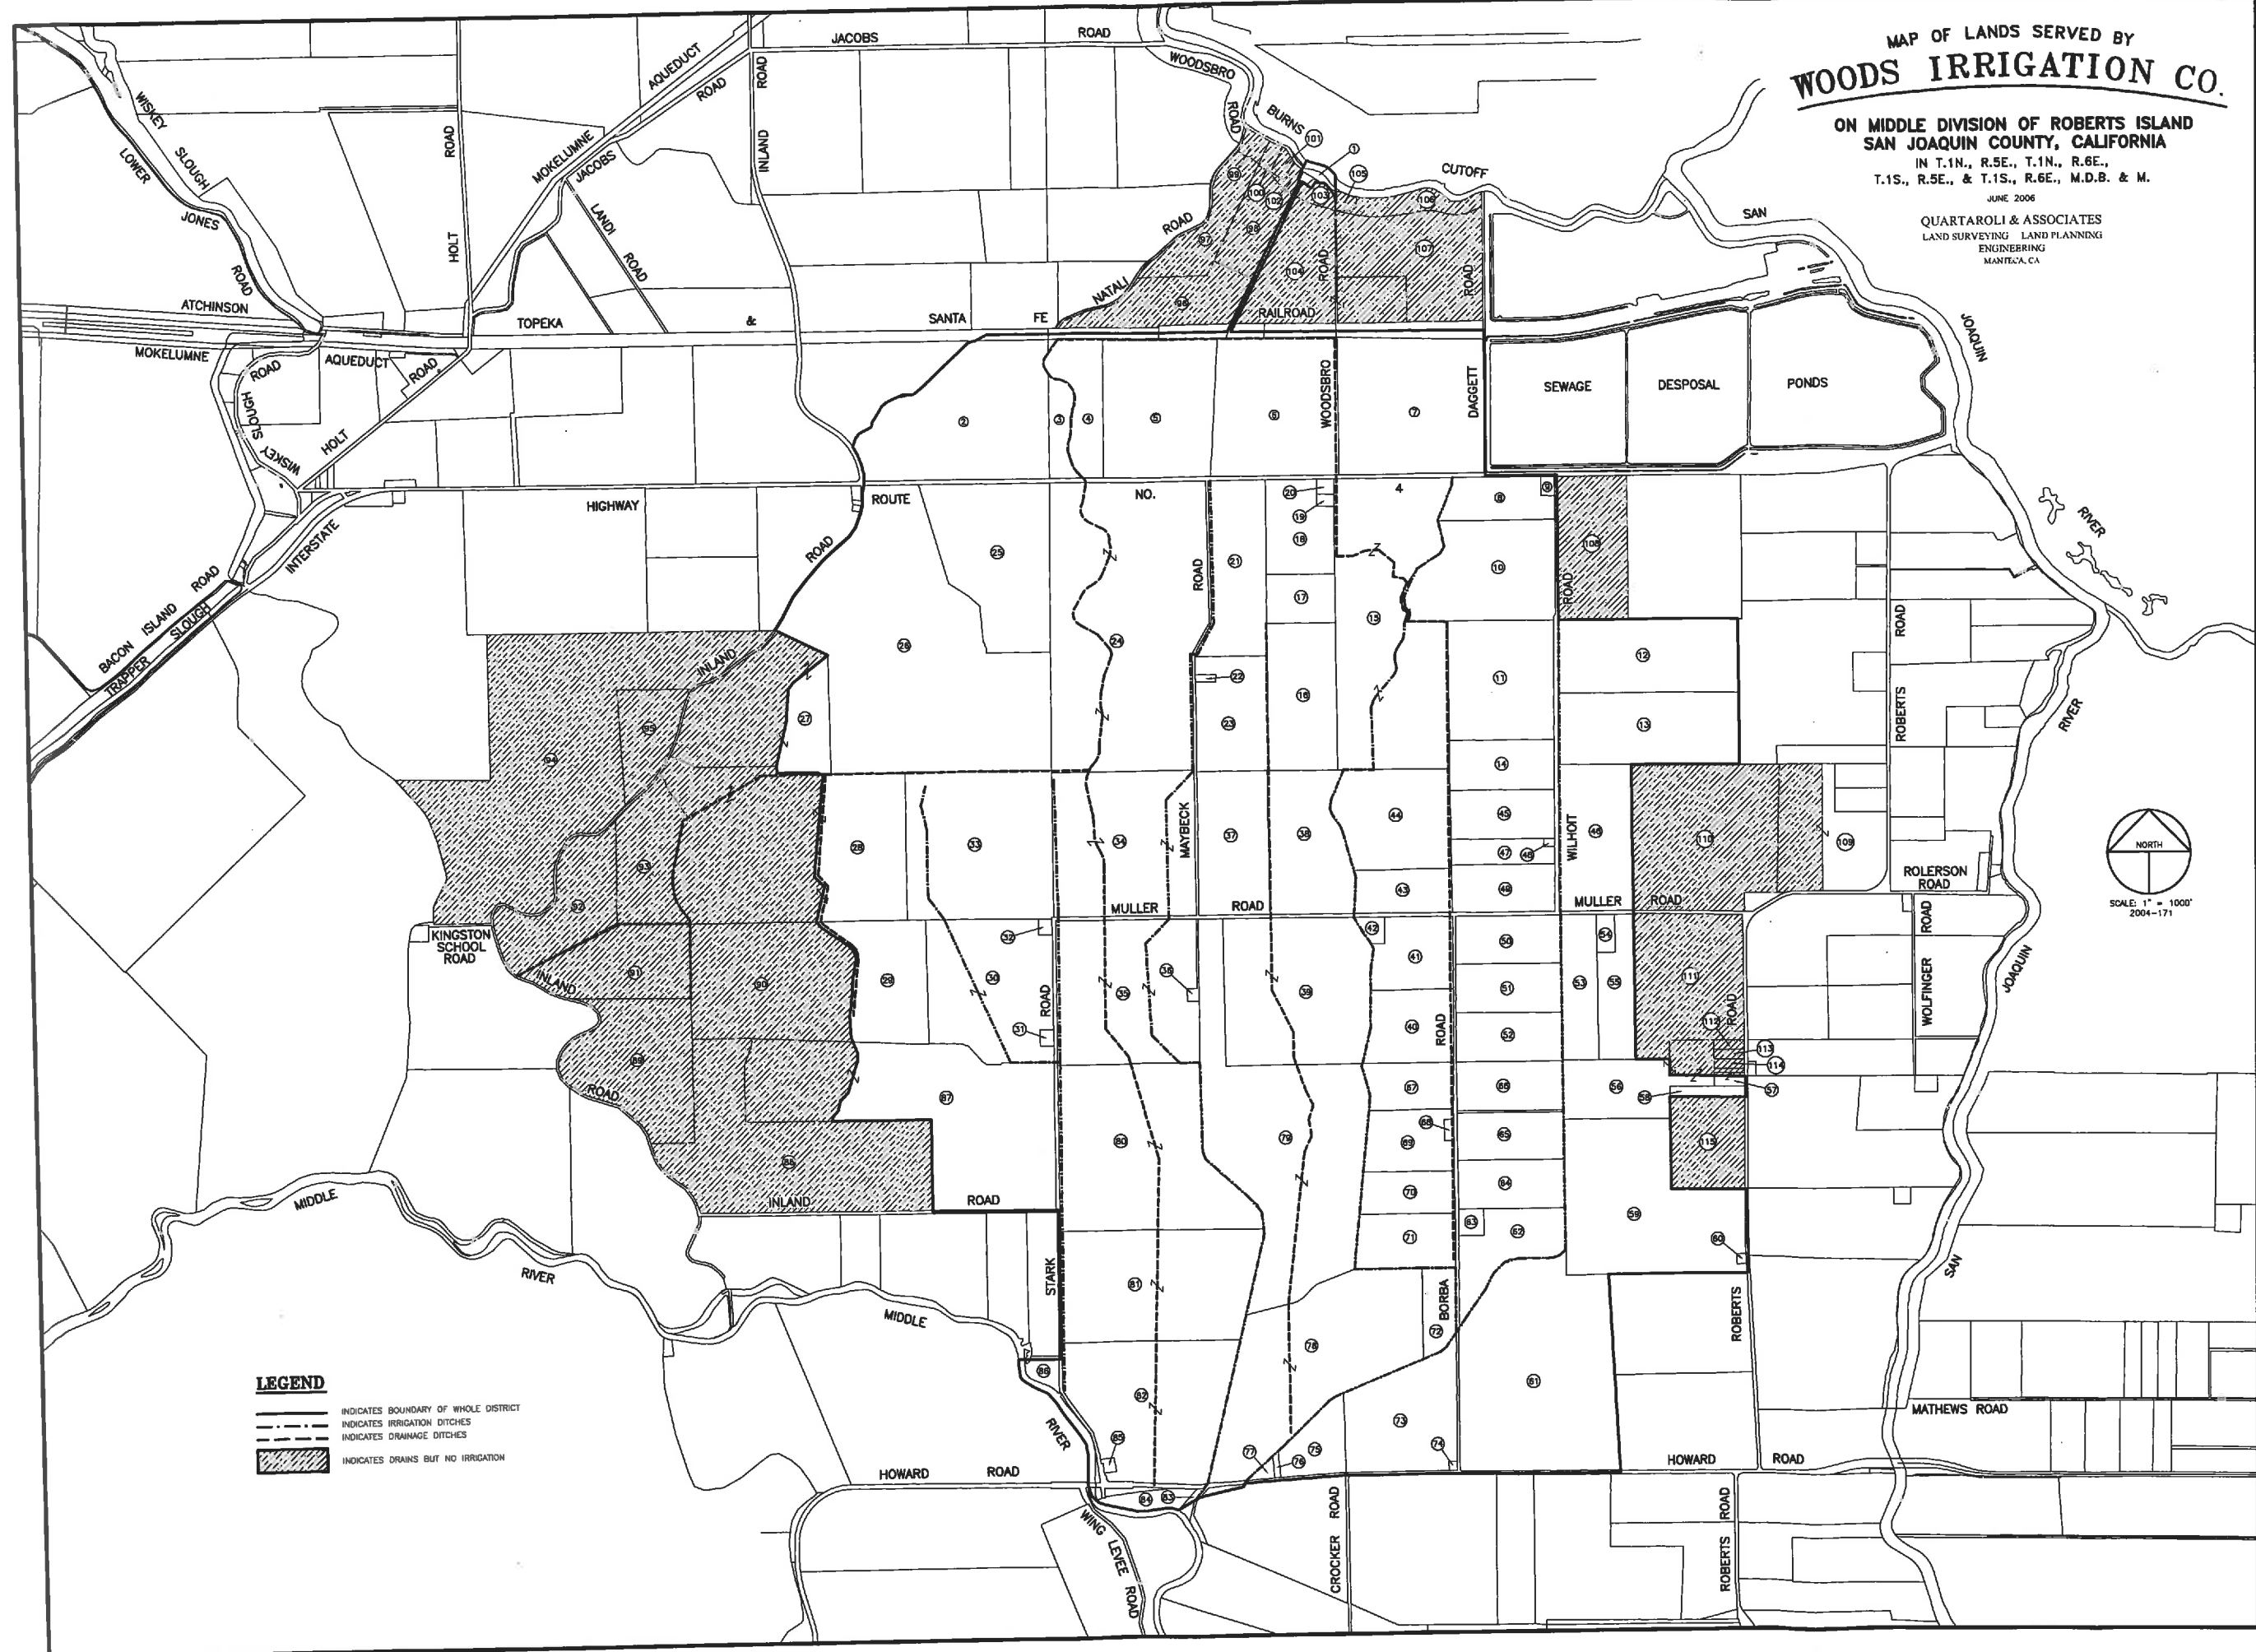

MAP OF LANDS SERVED BY  
**WOODS IRRIGATION CO.**

ON MIDDLE DIVISION OF ROBERTS ISLAND  
 SAN JOAQUIN COUNTY, CALIFORNIA

IN T.1N., R.5E., T.1N., R.6E.,  
 T.1S., R.5E., & T.1S., R.6E., M.D.B. & M.

JUNE 2006

QUARTAROLI & ASSOCIATES  
 LAND SURVEYING LAND PLANNING  
 ENGINEERING  
 MANTENCA, CA

WIC EXHIBIT 6A

**LEGEND**

- INDICATES BOUNDARY OF WHOLE DISTRICT
- - - INDICATES IRRIGATION DITCHES
- - - INDICATES DRAINAGE DITCHES
- ▨ INDICATES DRAINS BUT NO IRRIGATION

NORTH

SCALE: 1" = 1000'  
 2004-171